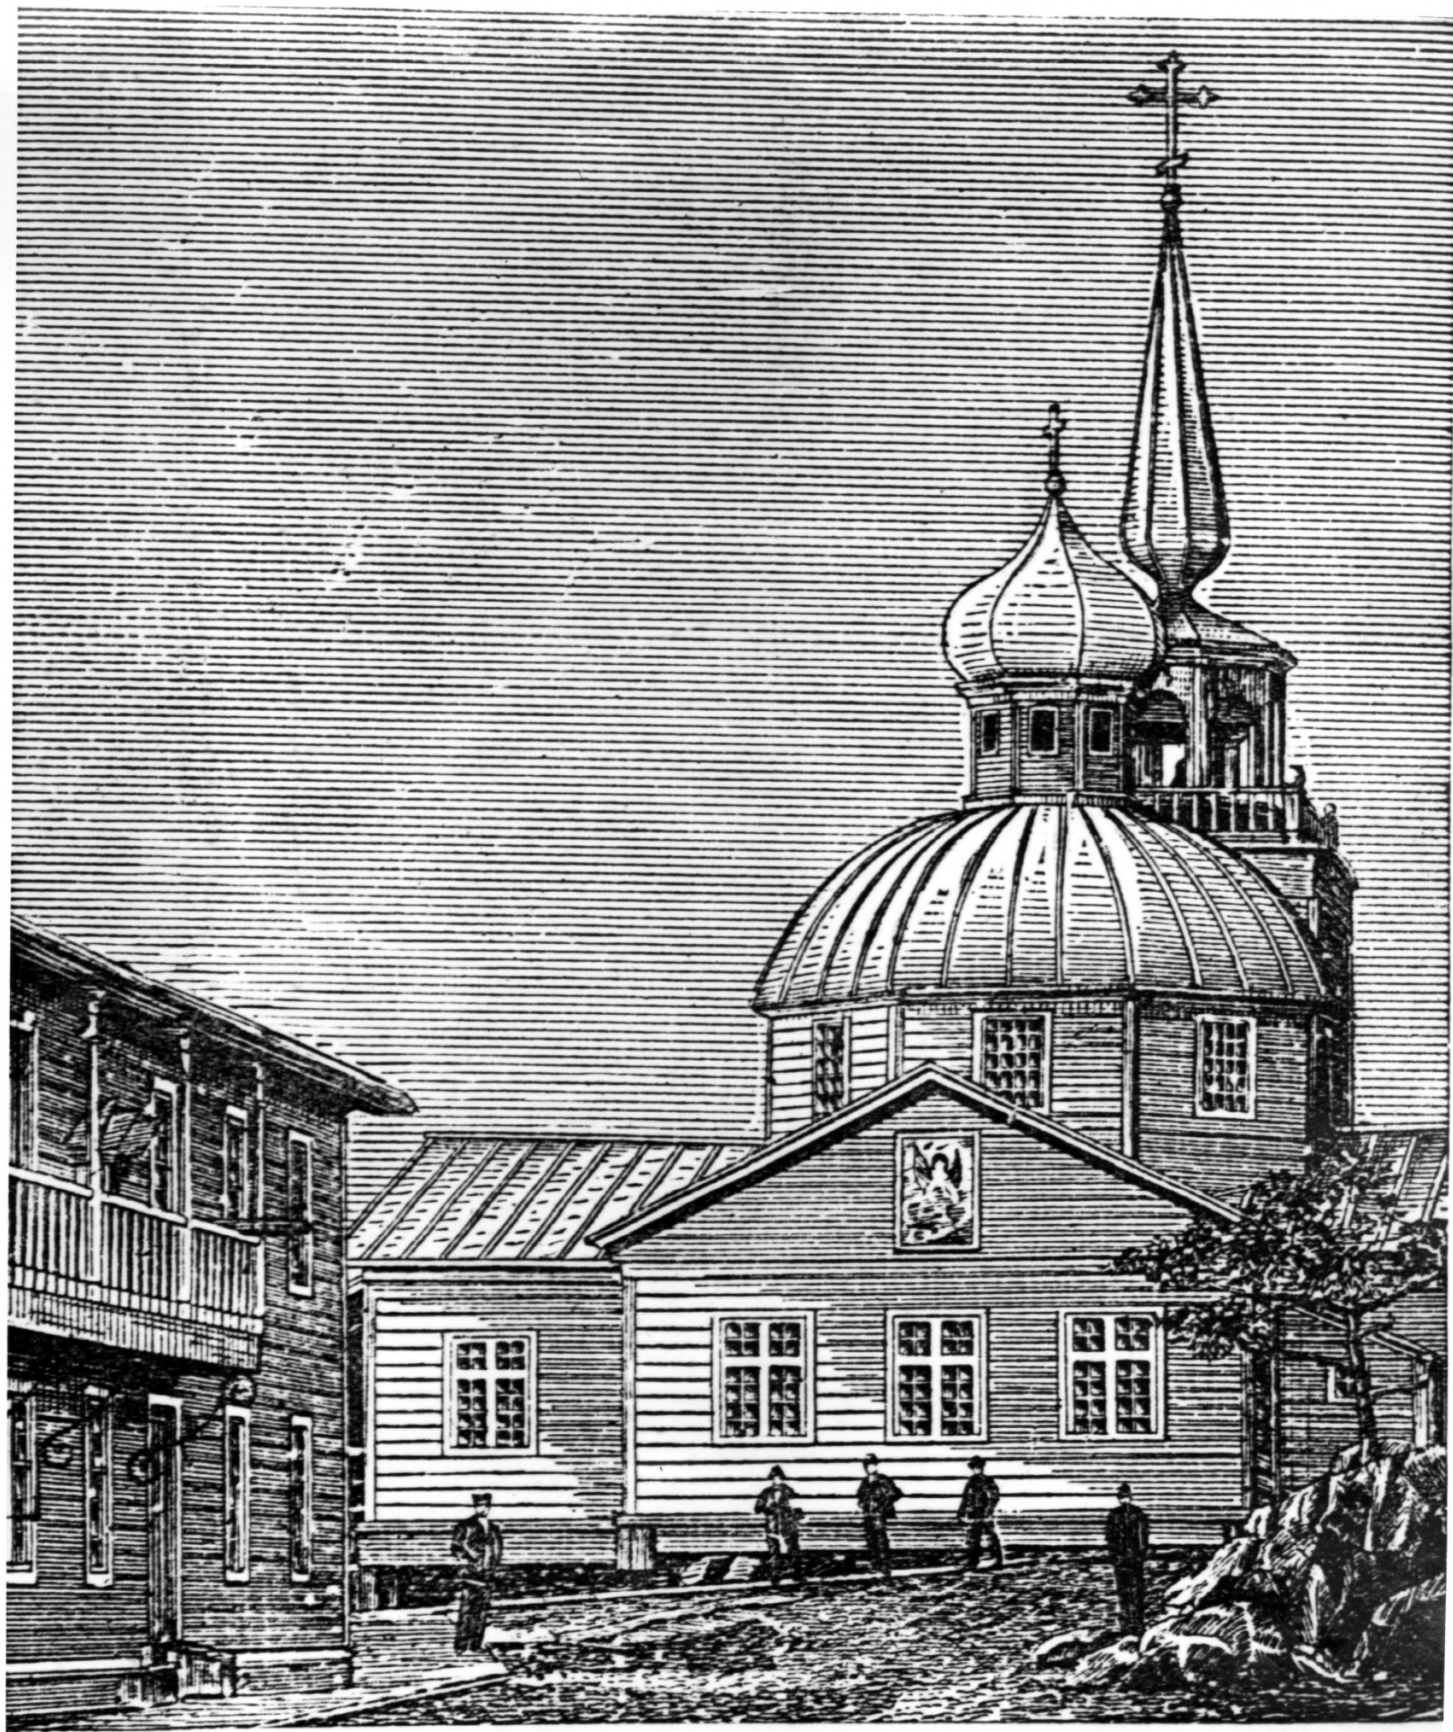

REAR VIEW OF GREEK CHURCH, SITKA.