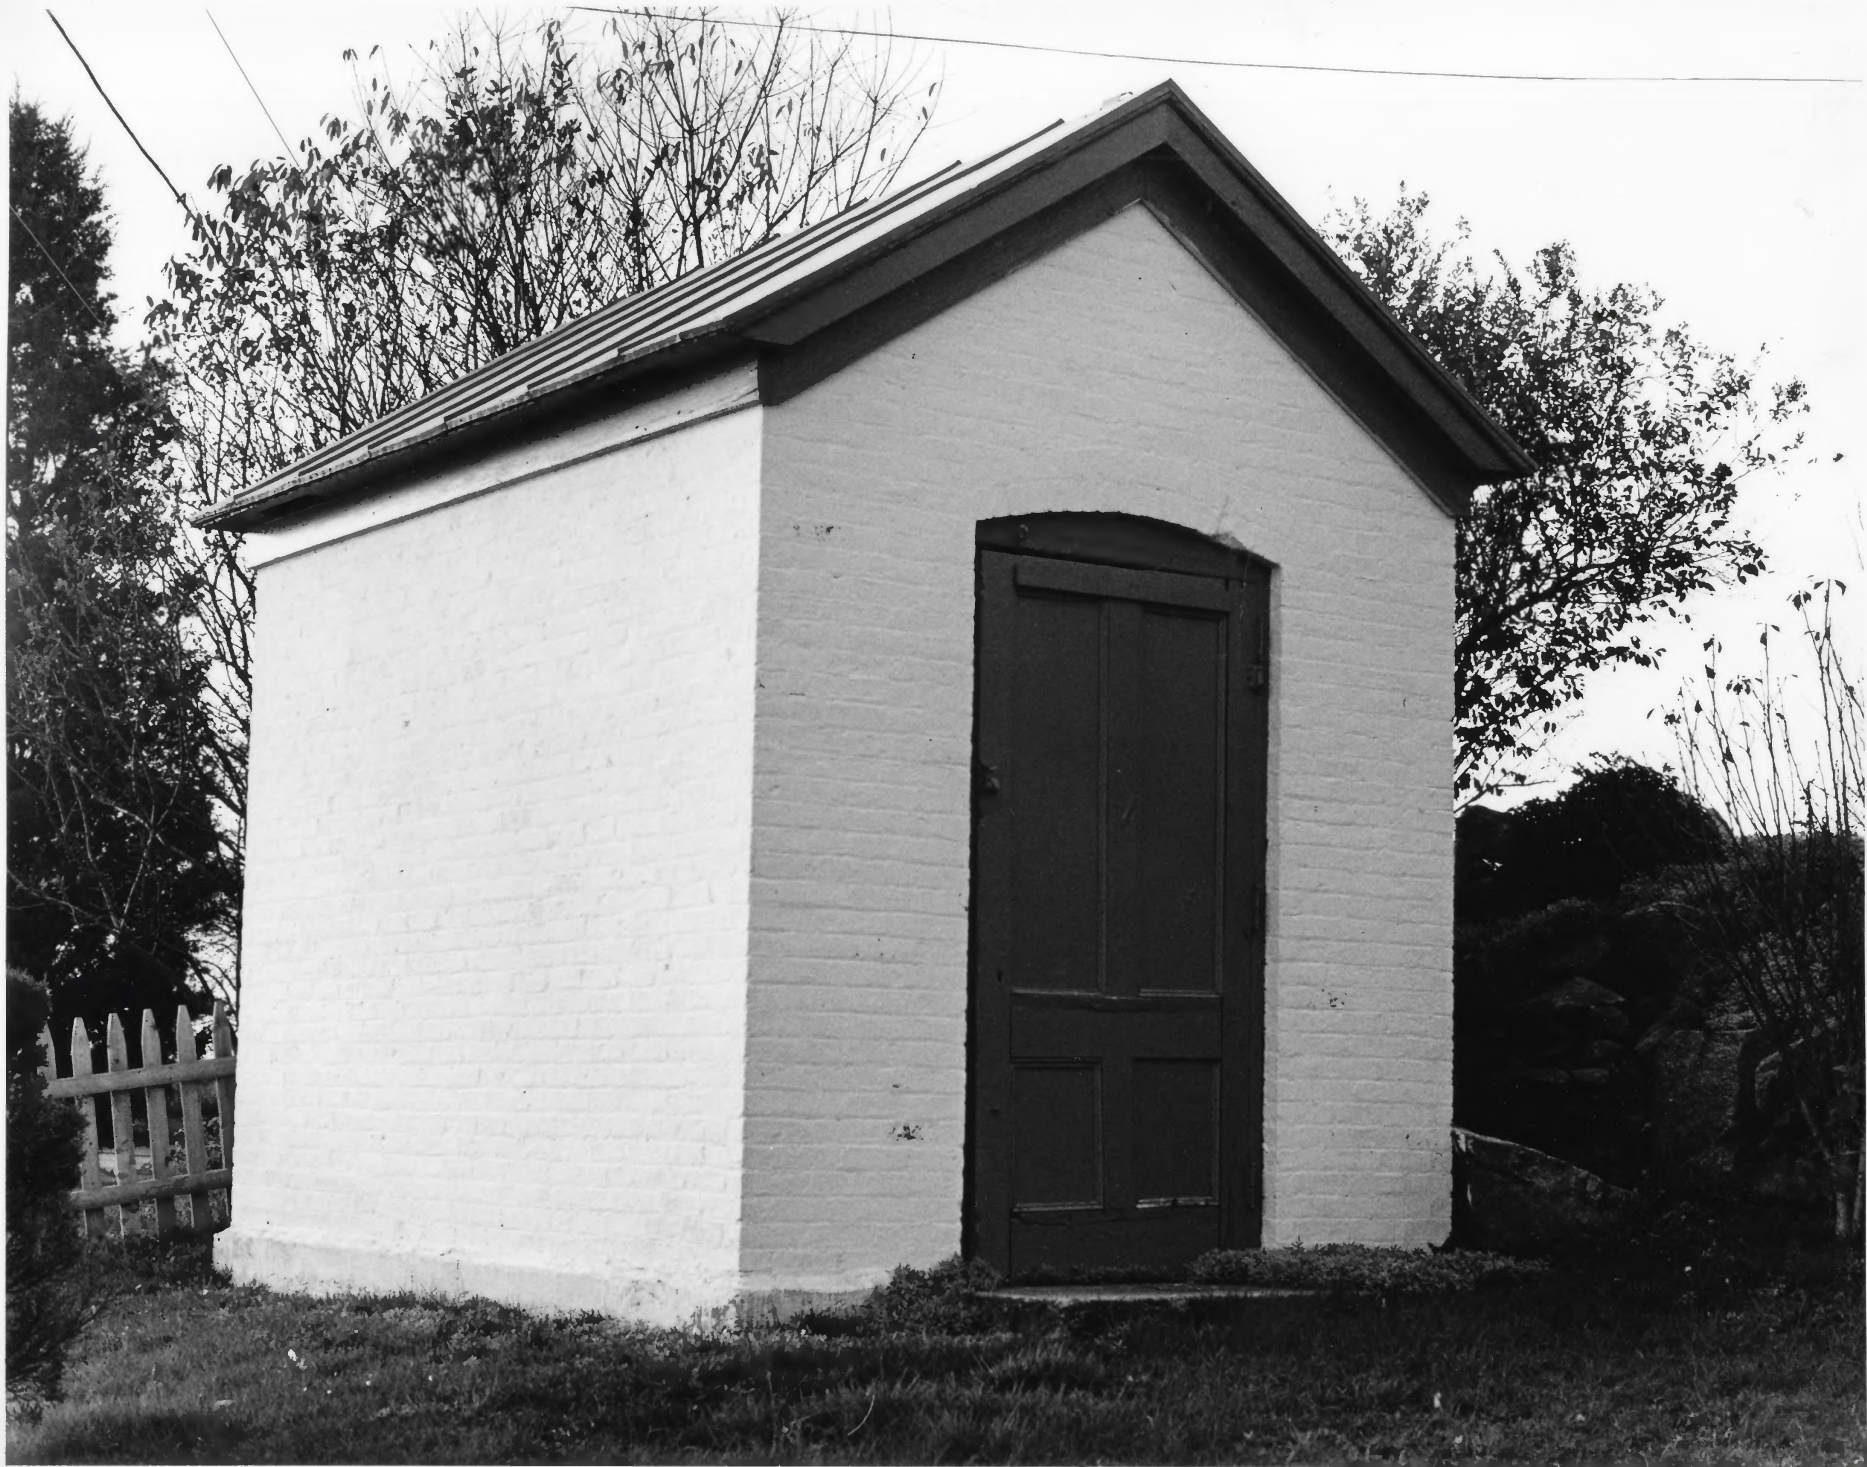

BRISTOL FERRY LIGHTHOUSE

Ferry Road  
Bristol, RI

Photographer: Eugene Wick York

Date: October 1984

Negative filed at: Rhode Island Historical  
Preservation Commission

View: Light and keeper's dwelling on right; oil  
house on left, south side; Mt. Hope Bridge  
in background.

Photo #5

BRISTOL FERRY LIGHTHOUSE  
Ferry Road  
Bristol, RI

Photographer: Eugene Wick York  
Date: October 1984  
Negative filed at: Rhode Island Historical  
Preservation Commission

View: Keeper's dwelling, north and east side.

Photo #6

BRISTOL FERRY LIGHTHOUSE

Ferry Road  
Bristol, RI

Photographer: Eugene Wick York

Date: October 1984

Negative filed at: Rhode Island Historical  
Preservation Commission

View: Oil house, east and south sides.