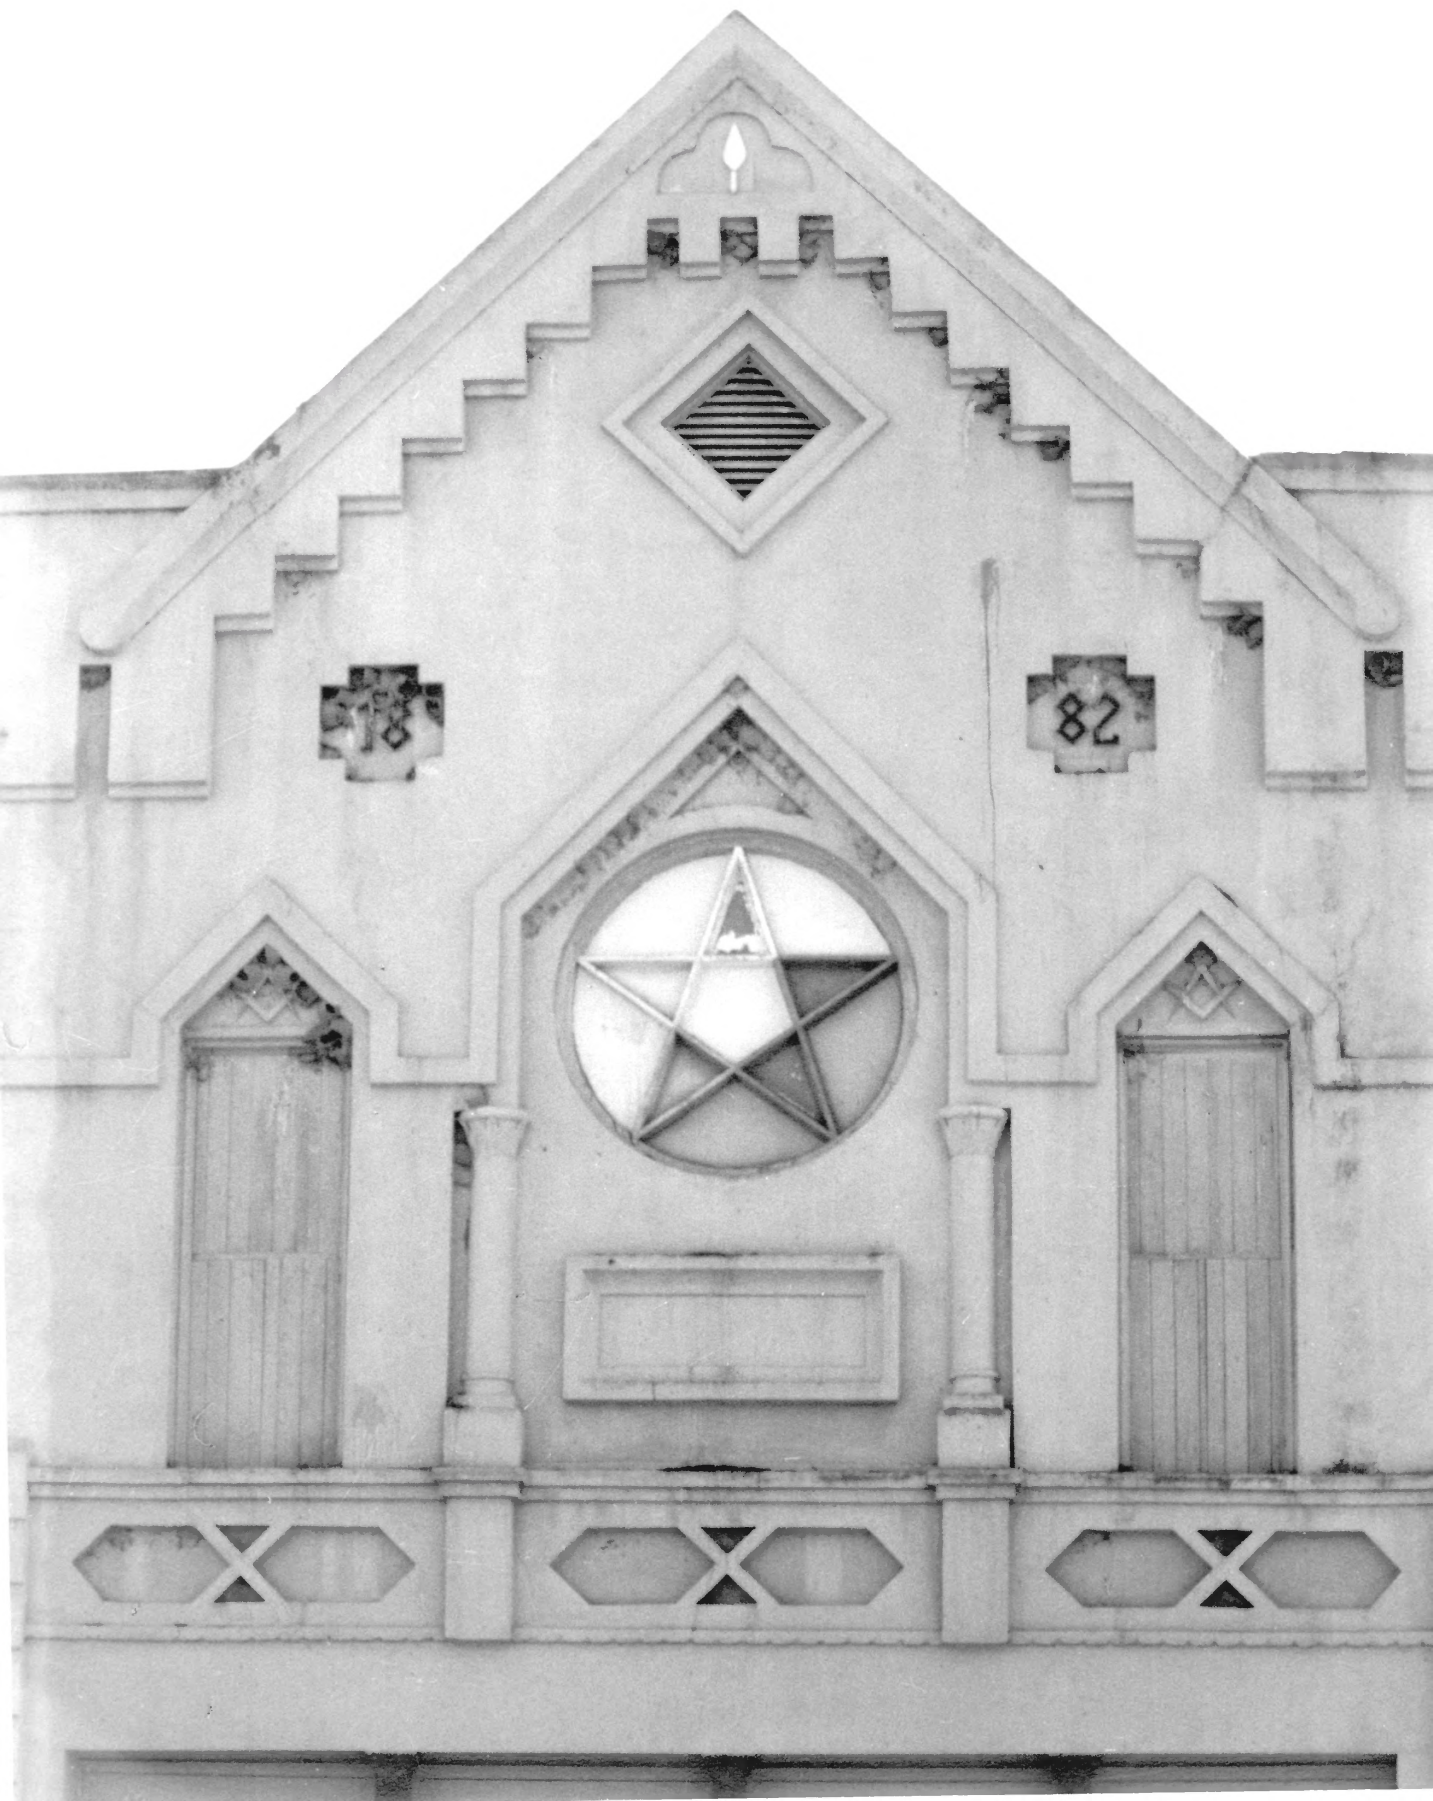

1. Woodbridge Masonic Lodge #131
2. Woodbridge, CA.
3. Leslie Crow
4. 15 March 1988
5. 9364 Kirkby Circle, Stockton, CA. 95210
6. North and Western facades, looking southeasterly
7. Photo Number 1

1. Woodbridge Masonic Lodge #131
2. Woodbridge, CA.
3. Leslie Crow
4. 13 March 1988
5. 9364 Kirkby Circle, Stockton, CA. 95210
6. Detail, Second story, main facade
7. Photo Number 2

1. Woodbridge Masonic Lodge #131
2. Woodbridge, CA.
3. Leslie Crow
4. 13 March 1988
5. 9364 Kirkby Circle, Stockton, CA. 95210
6. Detail, Cast iron pillar, North facade
7. Photo Number 3

1. Woodbridge Masonic Lodge #131
2. Woodbridge, CA.
3. Leslie Crow
4. 15 March 1988
5. 9364 Kirkby Circle, Stockton, CA. 95210
6. Window detail, western façade
7. Photo Number 4.

Woodbridge Masonic Hall

Woodbridge, CA.

Leslie Crow (from original photo)

18 Nov. 1988 (original ca. 1961)

9364 Kirkby Cir., Stockton, CA. 95216

North facade, prior to first floor alterations

Photo 5

Woodbridge Masonic Hall