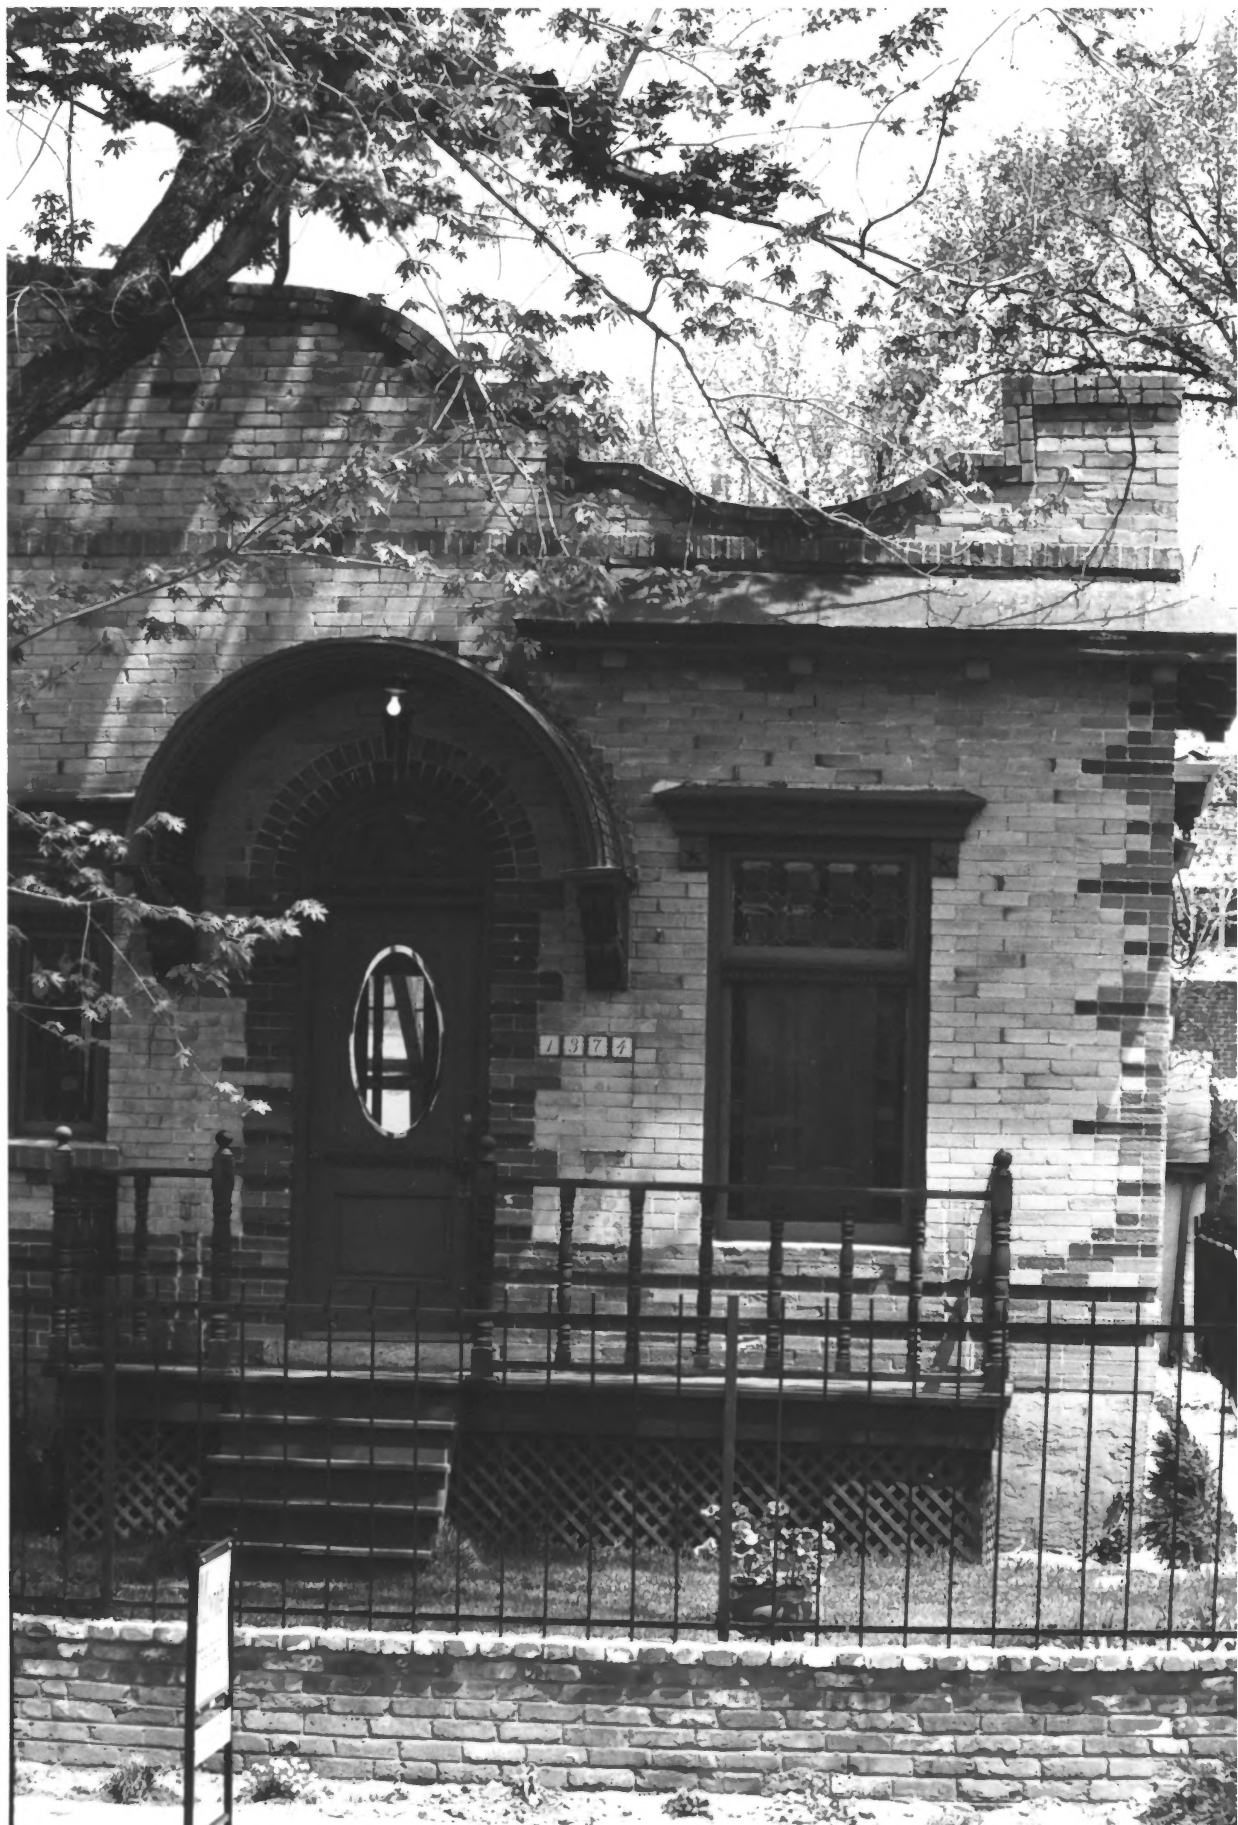

Property Name: Cheesman Park Duplex

Location: 1372 S. Pennsylvania Street

County/State: Denver County/ Colorado

Photographer/Date: Roger Roszell/June 1982

Photo No: 1

~~SEP 21 1982~~

View: looking southeast

Property Name: Cheesman Park Duplex

Location: 1372 S. Pennsylvania Street

County/State: Denver County/Colorado

Photographer/Date: Roger Roszell/June 1982

Photo No: 2

View: looking northeast

SEP 21 1982

Property Name: Cheesman Park Duplex

Location: 1372 S. Pennsylvania Street

County/State: Denver County/Colorado

Photographer/Date: Roger Roszell/June 1982

Photo No: 3

SEP 21 1982

View: close-up of south entrance

Property Name: Cheesman Park Duplex

Location: 1372 S. Pennsylvania Street

County/State: Denver County/Colorado

Photographer/Date: Roger Roszell/June 1982

Photo No: 4

SEP 21 1982

View: detail of window on front facade