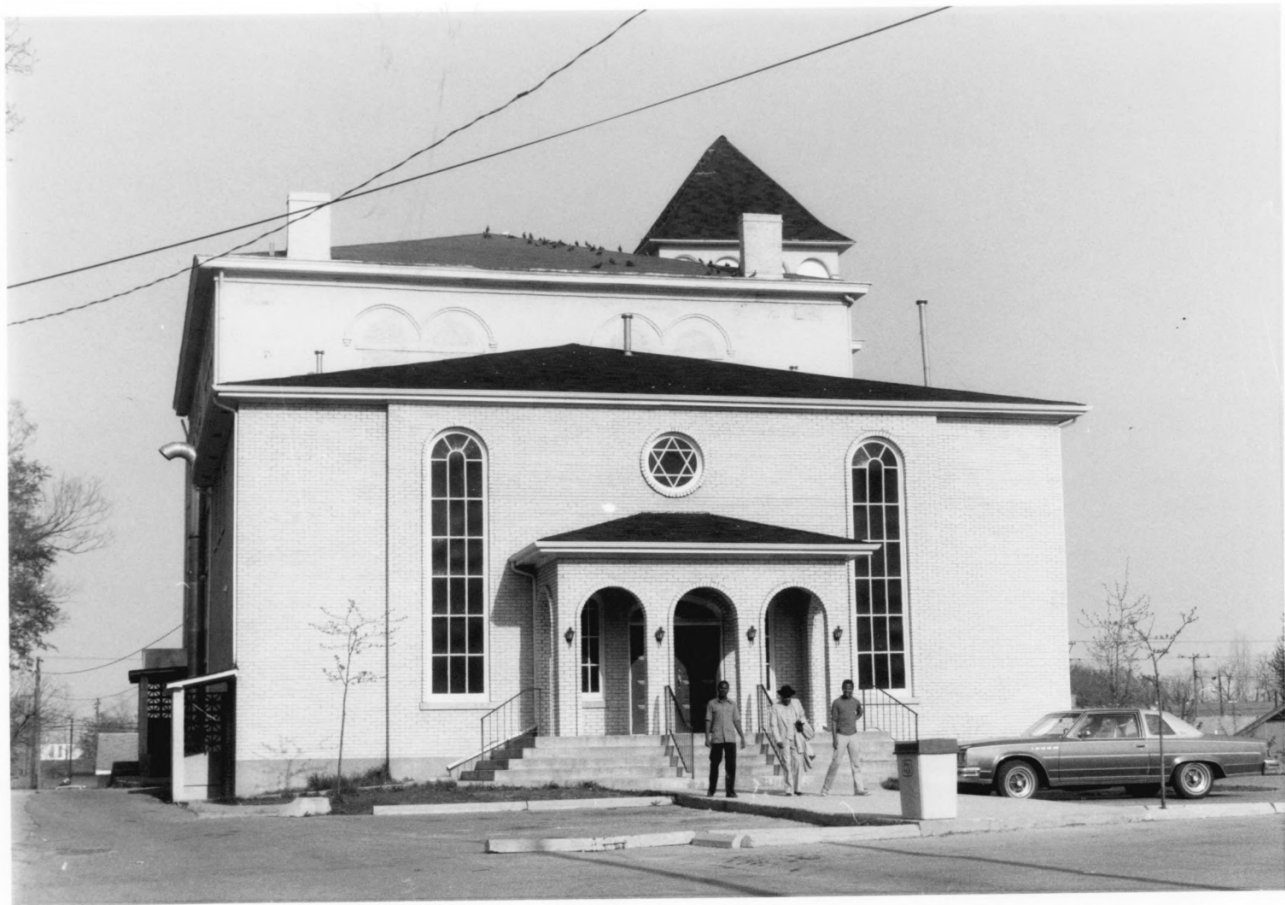

Chandler Normal School Building and Webster Hall
Lexington
Fayette *CO.*
Kentucky

DEC 4 1980

AUG 18 1980

Richard S. DeCamp
253 Market Street
Lexington, Ky. 40508

Photo 1 - Front of Chandler School Building from
southwest (new wing at left).

1/3

Chandler Normal School Building and Webster Hall
Lexington
Fayette *Co.*
Kentucky

AUG 18 1980

2/3

W.E. Langsam
253 Market Street
Lexington, Ky. 40508
April, 1980

Photo 2 - West side of Chandler School Building with
entrance to auditorium and new wing, looking east.

DEC 4 1980

Chandler Normal School Building and Webster Hall
Lexington
Fayette *co.*
Kentucky

AUG 18 1980

3/3

W. E. Langsam
253 Market Street
Lexington, Ky. 40508
April, 1980

Photo 3 - Georgetown St. front of Webster Hall (now
Parsonage), looking east, showing Chandler School
Building in distance (right).