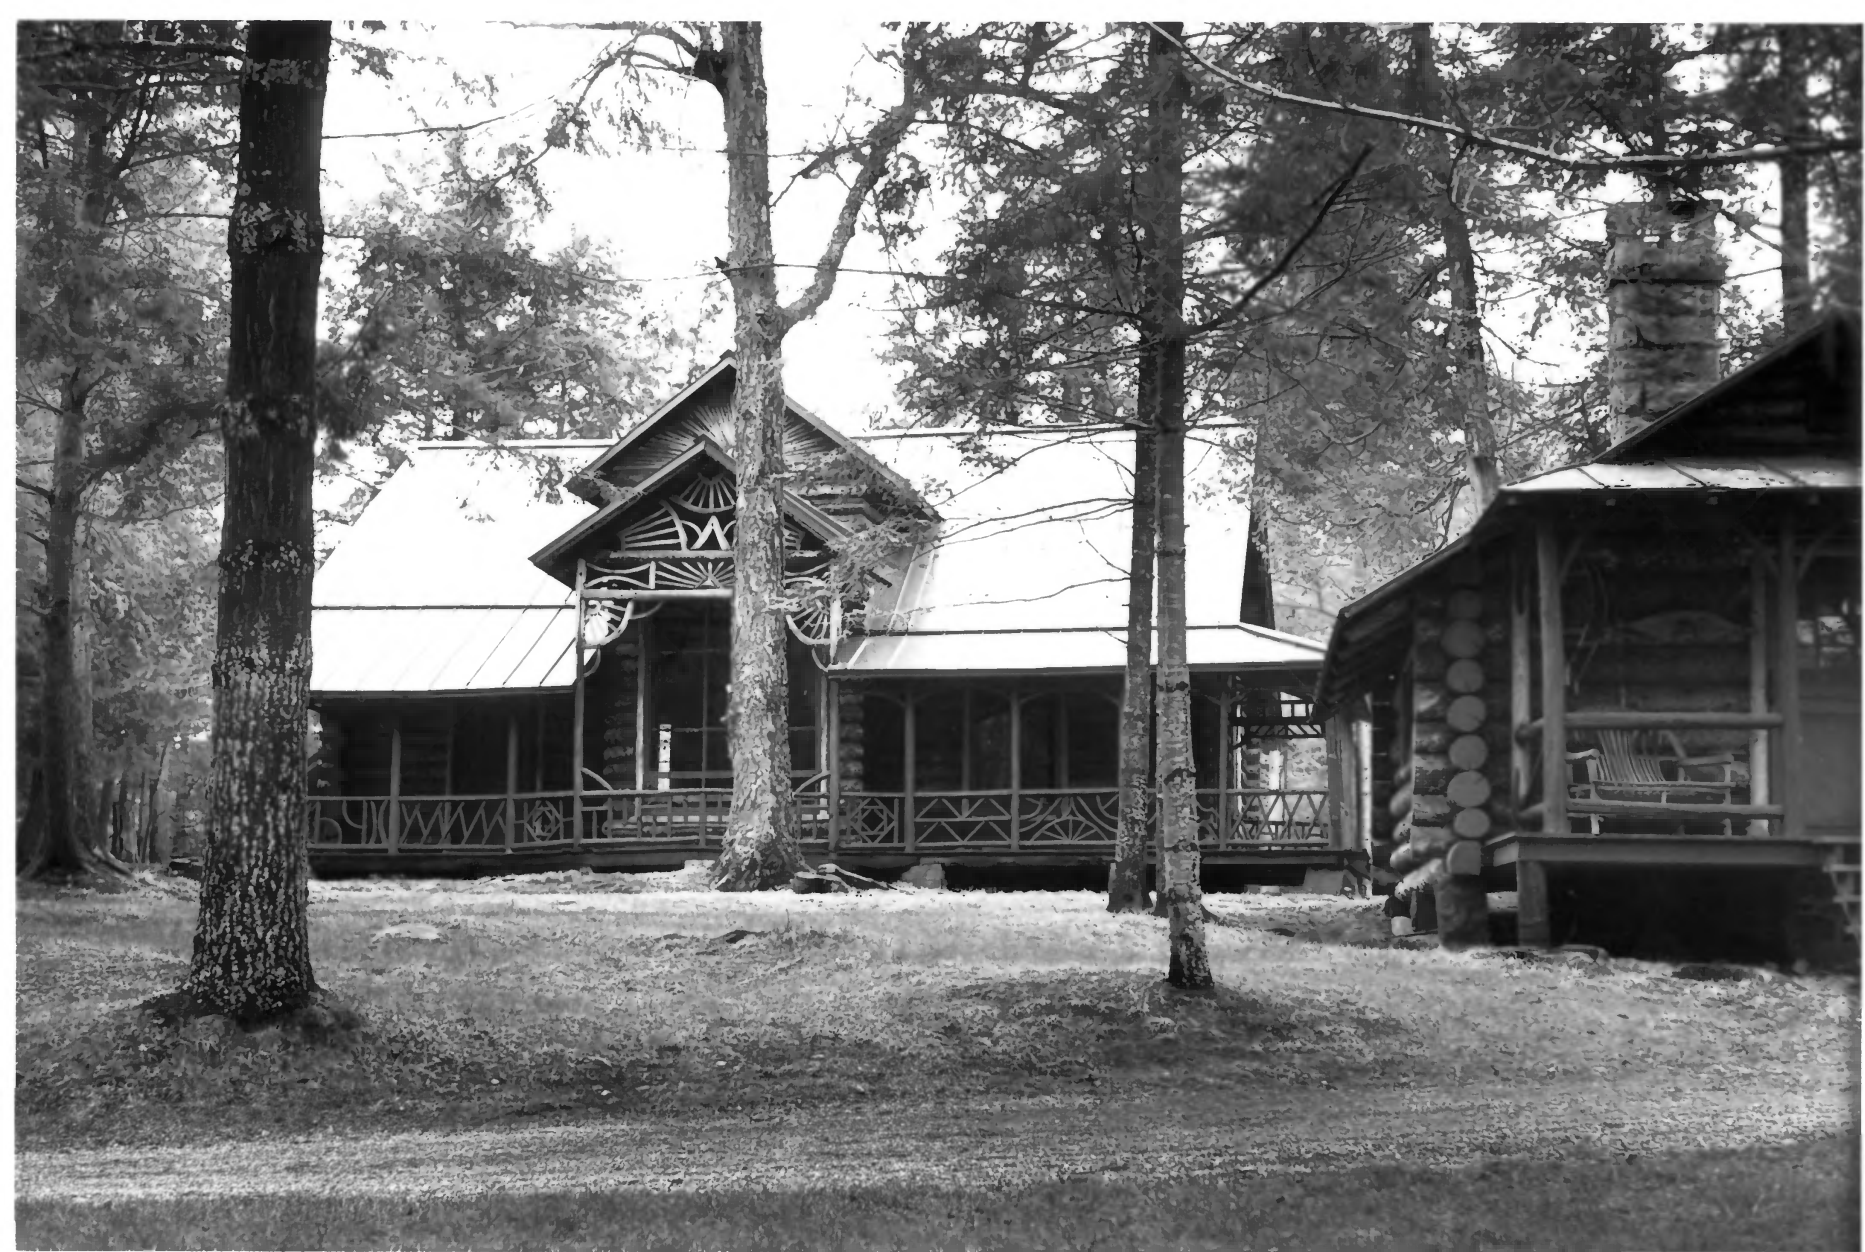

Raquette Lake, New York

Photo #3

Trapper's Cabin, View showing south  
and east elevations; Metcalf Hall in  
left background.

William Krattinger, Summer 2002

Negatives at NYS OPRHP, Field Services  
Bureau, Peebles Island, NY

Camp Pine Knot  
Raquette Lake, New York  
Photo # 4

Trapper's Cabin, rear elevation, view  
showing cut stone chimney

William Krattinger, Summer 2002

Negatives at NYS OPRHP, Field Services  
Bureau, Peebles Island, NY

Camp Pine Knot  
Raquette Lake, New York  
Photo # 5

Infirmmary or Maid's Cabin, View  
Showing south and east elevations.

William Krattinger, Summer 2002  
Negatives at NYS OPRHP, Field Services Bureau  
Peebles Island, NY