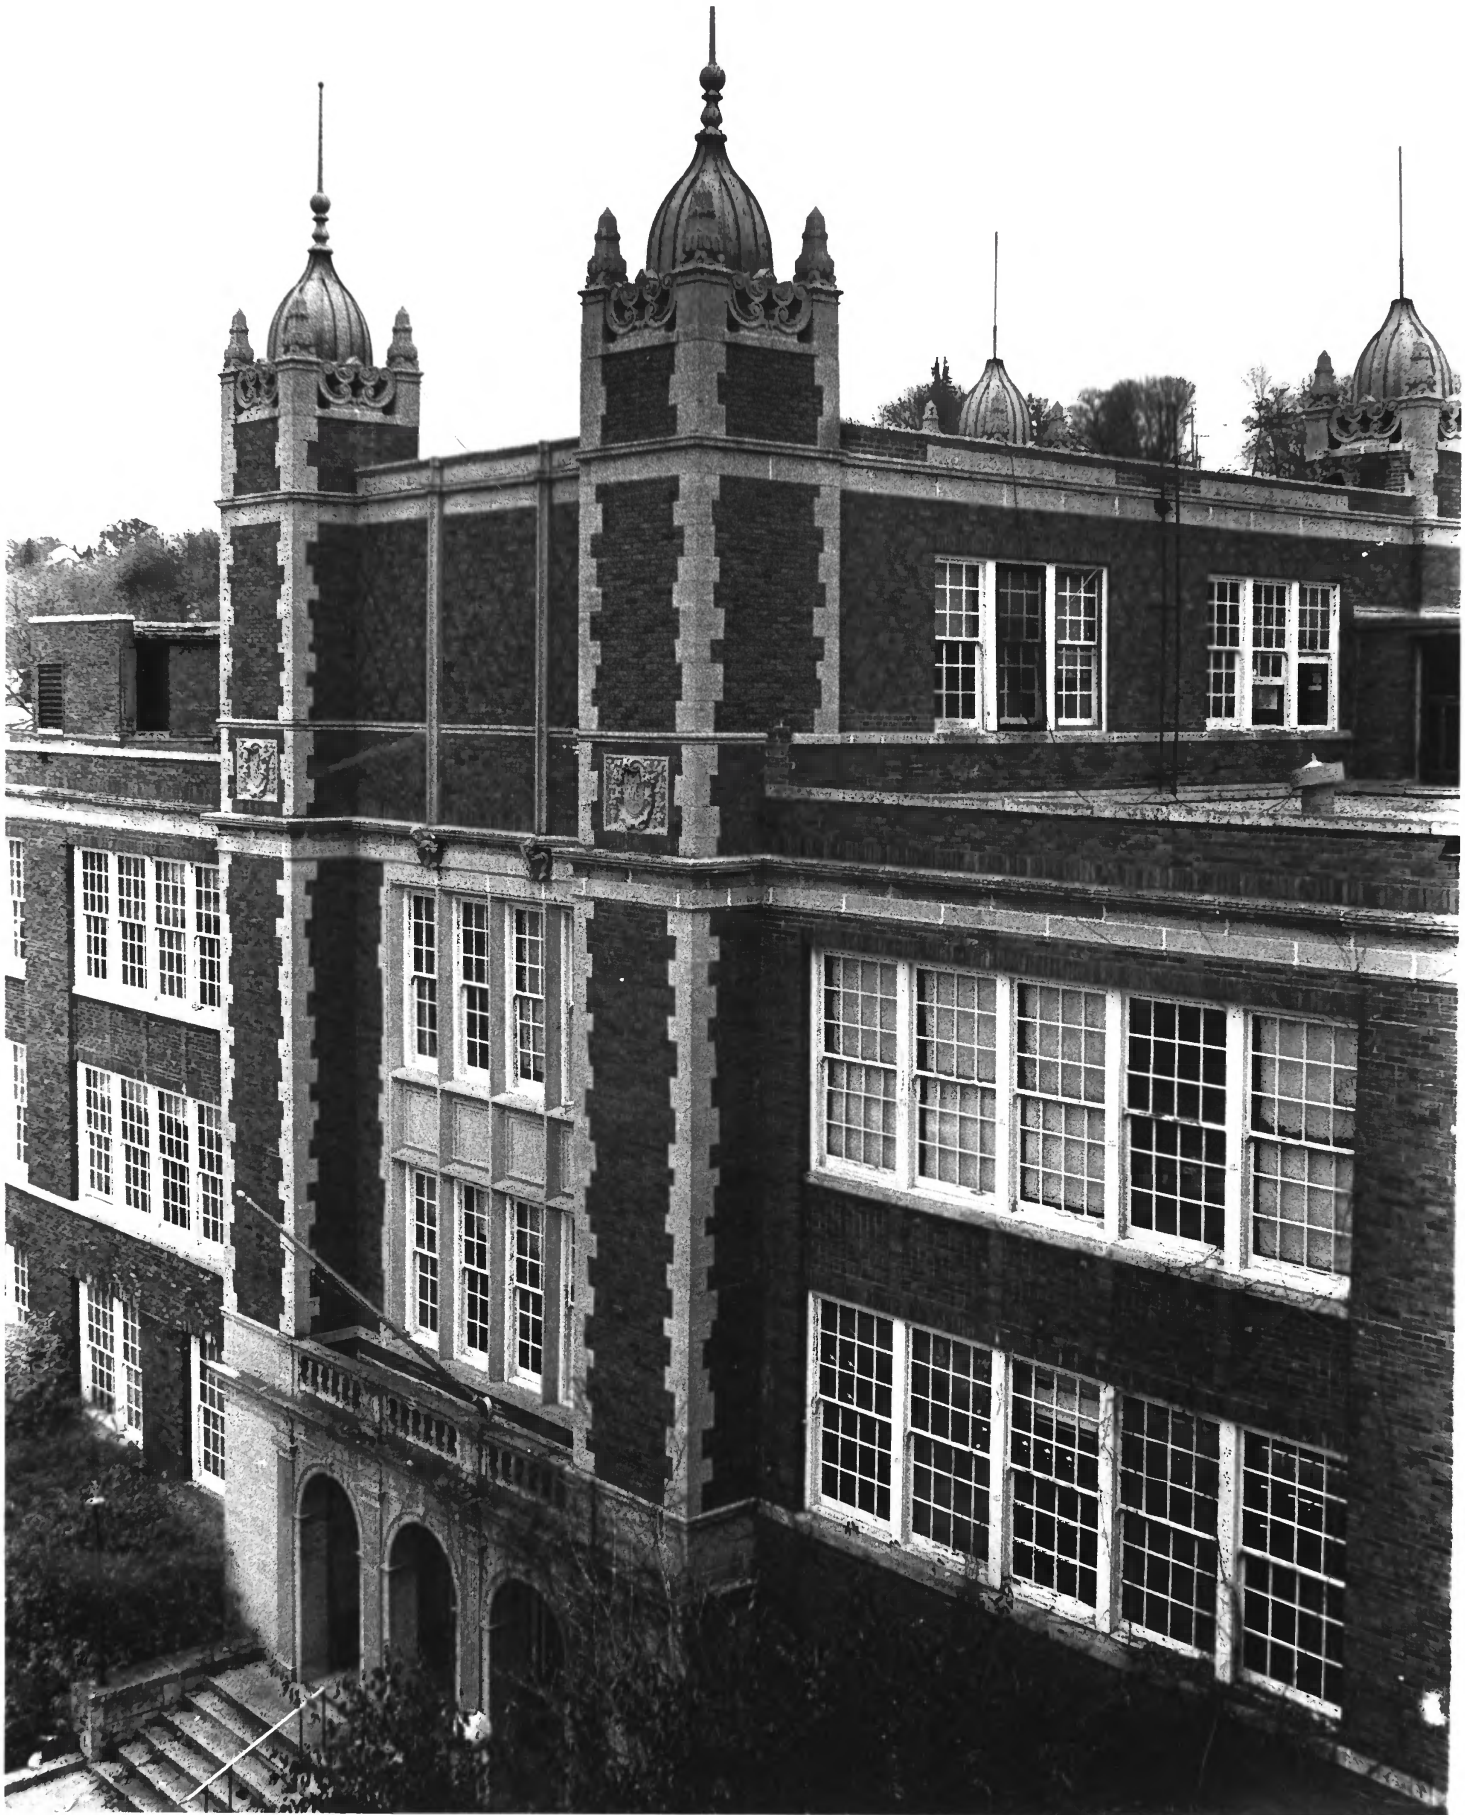

Northwestern facade of Old Main from west.

Old Main and Annex (Mankato State University)

Mankato, Blue Earth Co., Minnesota

Photo by Charlene Roise -- 1982

Neg. filed at Valley Campus Associates,

2001 Killebrew Drive, Minneapolis, MN