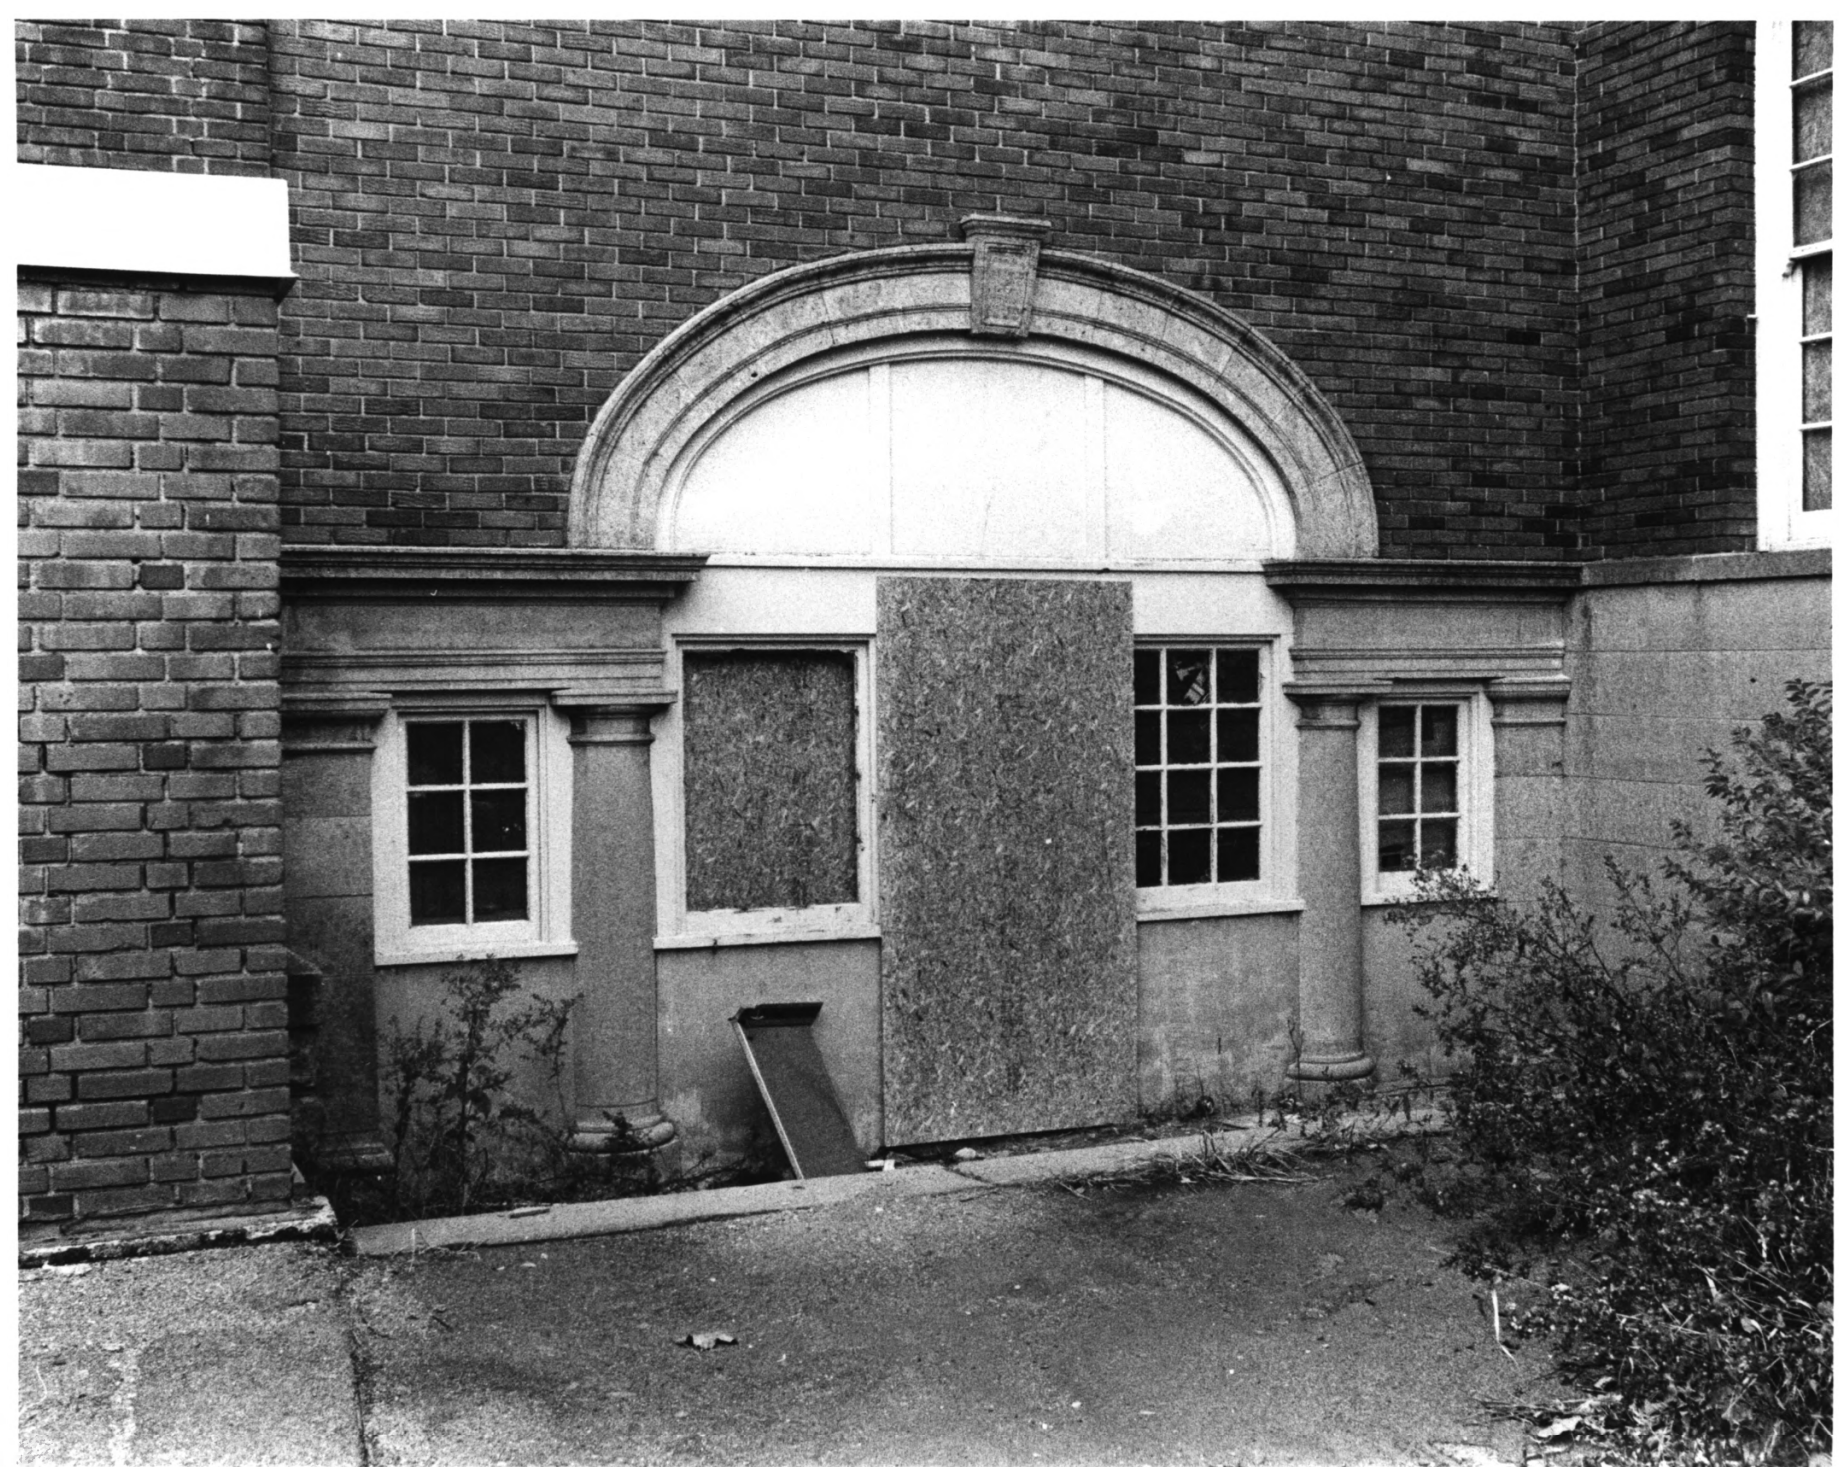

Contact #1

Rear (southeast) elevation of Old Main from east. Note 1868 cornerstone from earlier building above door in rear wall of auditorium wing (to left).

Old Main and Annex (Mankato State University)