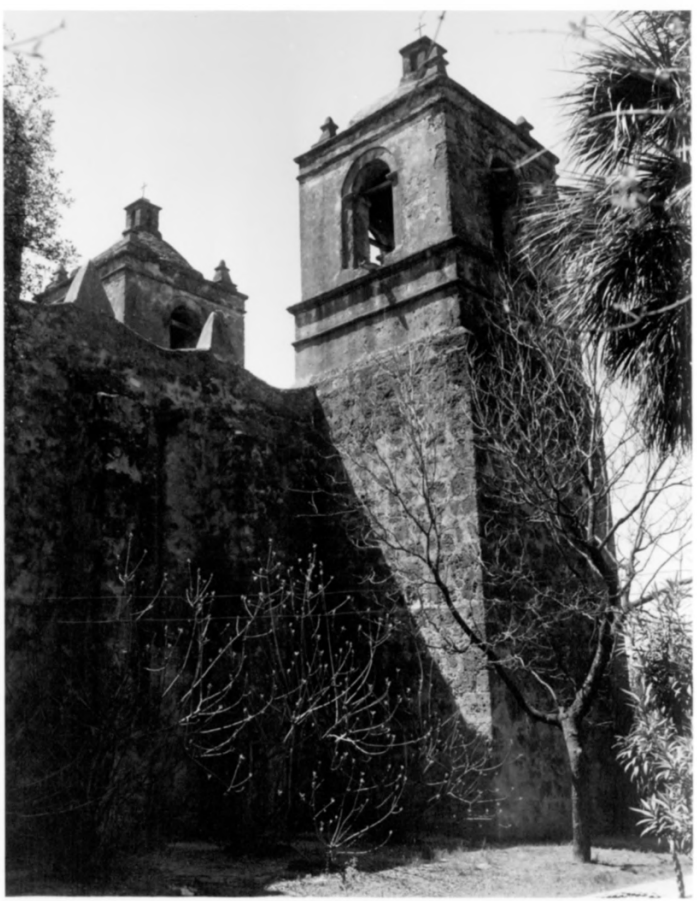

Negative No. 4768

1755
Subject Concepcion Mission Church, 1731 South (side) elevation

Date Mar. 23, '68 Locality 807 Mission Road, San Antonio, Tex By Charles W. Snell

Negative No. 4771

175

Subject Concepcion Mission Church, 1731 North side (left)

Date Mar. 23, 1968 locality 807 Mission Road, San Antonio, Tex By Charles W. Snell

3 -1755

Subject Concepcion Mission Church, 1781
West (front) elevation and Convento

Date Mar. 23, '68 Locality 807 Mission Road, San Antonio, Tex By Charles W. Snell

1755
Negative No. 4766

Subject Concepción Mission Church, 1731, East (rear) elevation

Date Mar. 23, '68 Locality 807 Mission Road, San Antonio, Tex. By Charles W. Snell

Concepcion Mission Church, 1731 - 1755
West (Front) Elevation and Convento

Subject _____

Date Mar. 23, '68 Locality 807 Mission Road, San Antonio, Tex. By Charles W. Snell

**Nuestra Señora de la Purísima Concepción de Acuña Mission,
San Antonio, Texas. Looking east. Photo by Robert H.
Utley, March 20, 1958. Negative in Region Three Office,
National Park Service, Santa Fe, New Mexico.**