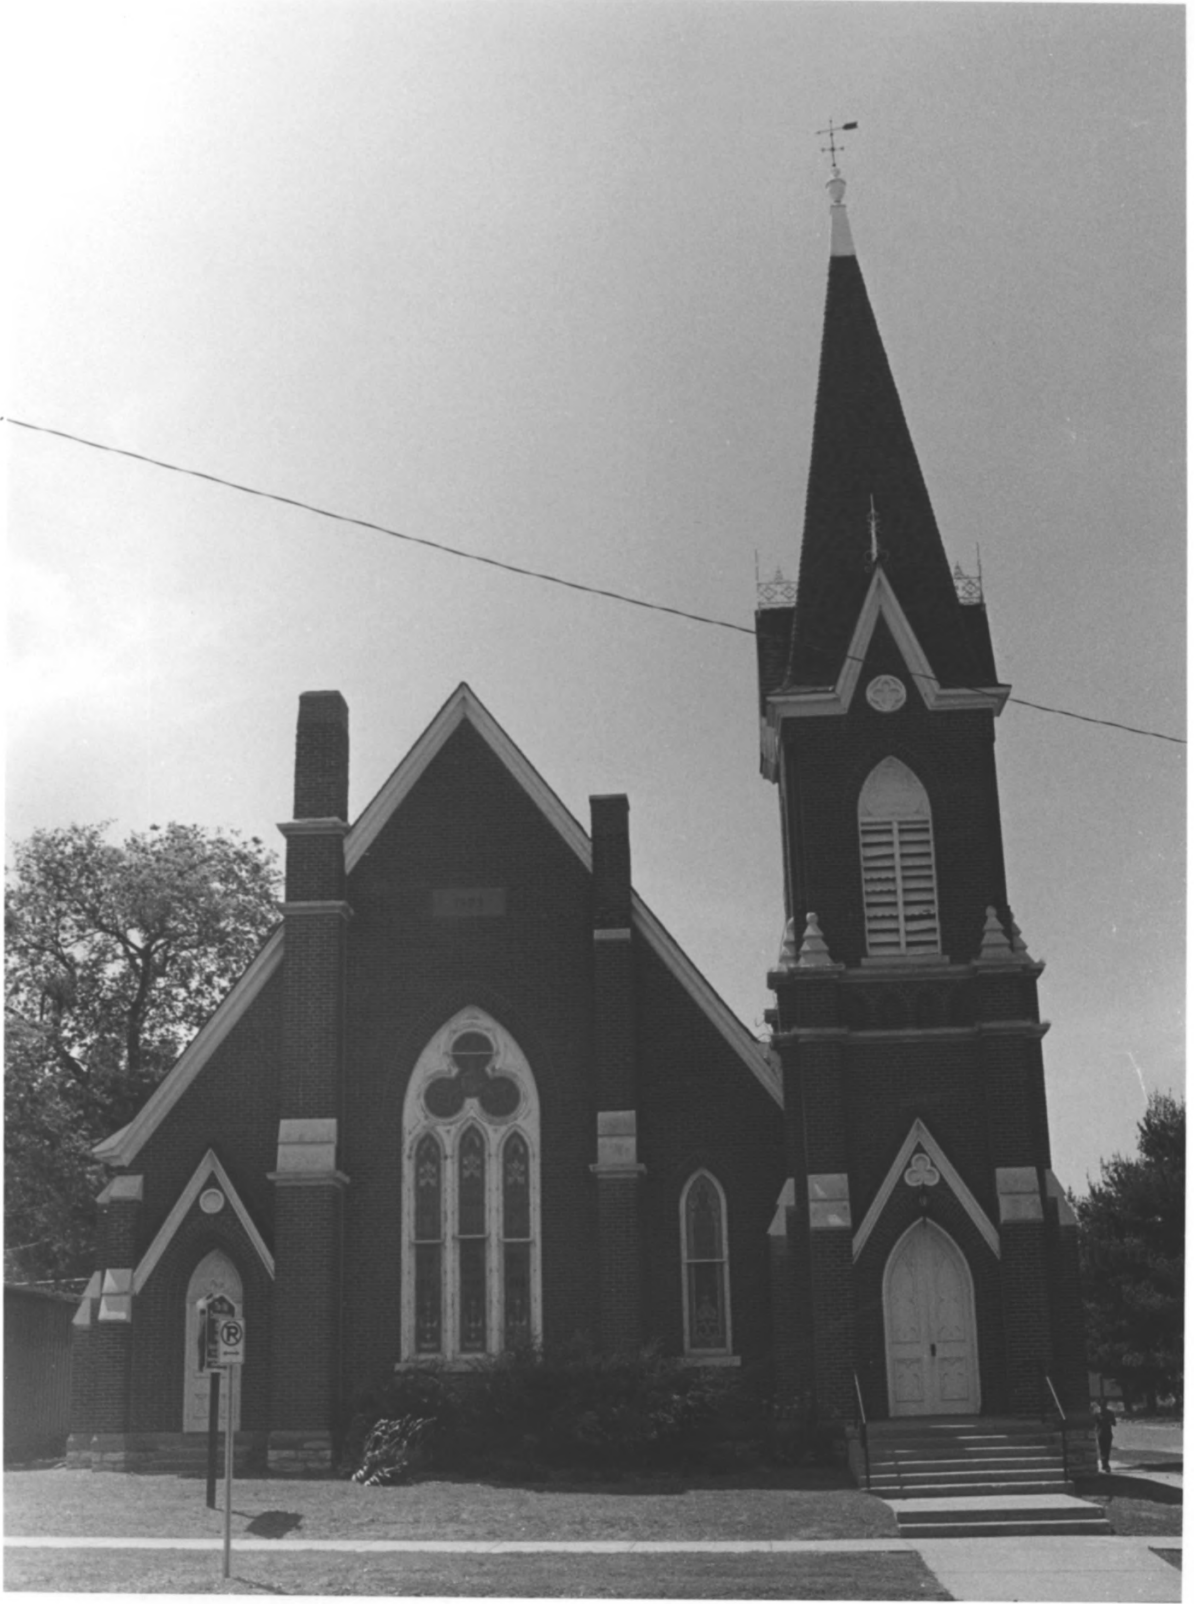

First Congregational Church
N and E Elevations
Camera Facing SW

First Congregational Church
Fort Scott, Bourbon Co, Kansas

Photographer: Ellen Kendrick

May 2004

Negative with photographer in Richards, Mo
phone (417-484-3344)

View from NE corner

camera facing southwest -

shows steeple and gabled 2nd story

on education section

First Congregational Church
East elevation
camera facing west

First Congregational Church

Fort Scott, Bourbon Co., Kansas

First Congregational Church
Fort Scott, Bourbon Co, Kansas
photographer: Ellen Kendrick
May 2004

Negative with photographer in Richards, MO
phone: 417-484-3344

View of south elevation
camera facing North west
Shows basement entry and SE corner
of building, including secondary, unused
door on East facade.
Shows property boundary and edge of
adjacent parking lot.