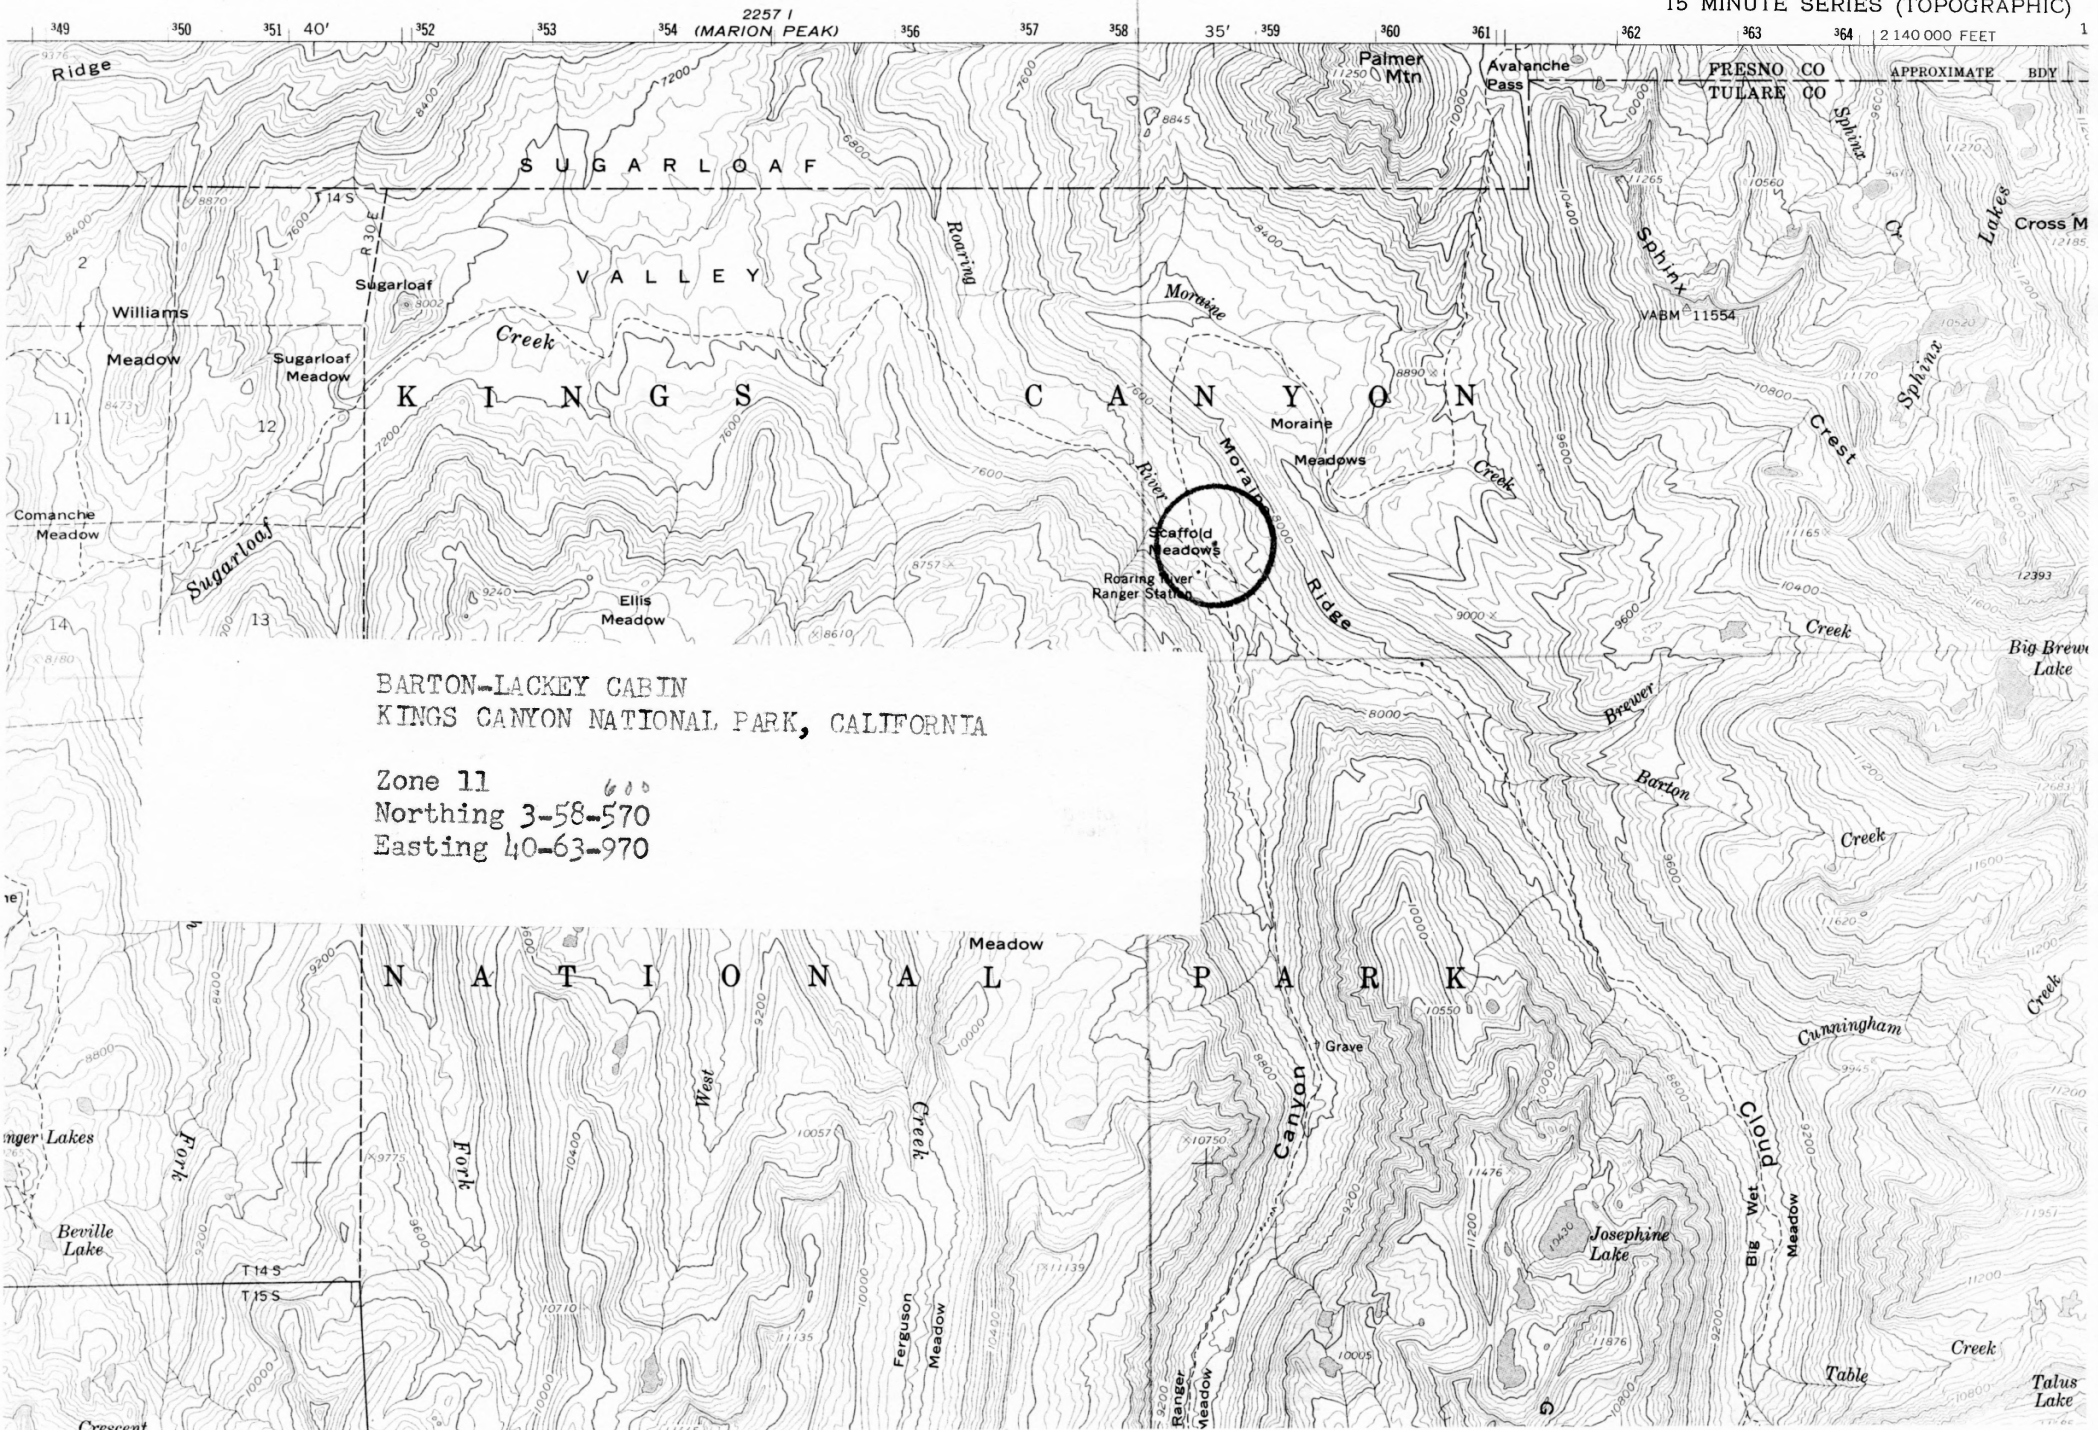

BARTON LACKEY CABIN Tulare
County

NOV 18 1977

121

KINGS CANYON NATIONAL PARK, CA

PHOTO BY TWEED, OCTOBER, 1975

NEGATIVE FILED AT:

WESTERN REGIONAL OFFICES

NATIONAL PARK SERVICE

SAN FRANCISCO, CA

PROPERTY OF THE NATIONAL REGISTER

VIEW FROM NORTH WEST

MAR 30 1978

TRIPLE DIVIDE PEAK QUADRANGLE
CALIFORNIA
15 MINUTE SERIES (TOPOGRAPHIC)

BARTON-LACKEY CABIN
KINGS CANYON NATIONAL PARK, CALIFORNIA