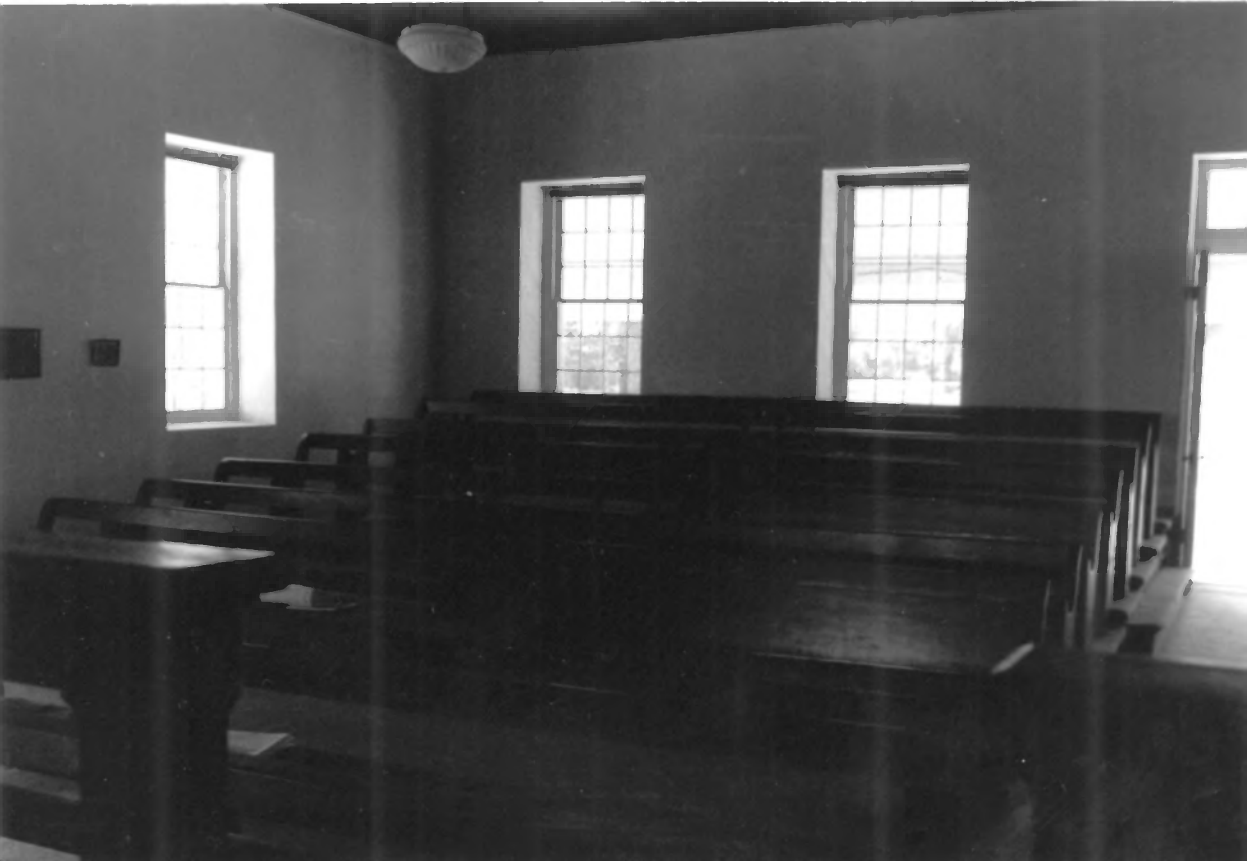

Little Falls Meeting House      HA 609-610  
Harford County, Maryland  
Pamela James, September 1978  
Neg. at MHT  
Interior meeting room

*28/32*

MAY

7 1980

MAR 17 1980

Little Falls Meeting House      HA 609-610  
Harford County, Maryland  
Pamela James, September 1978  
Neg. at MHT  
Interior meeting room, showing partition