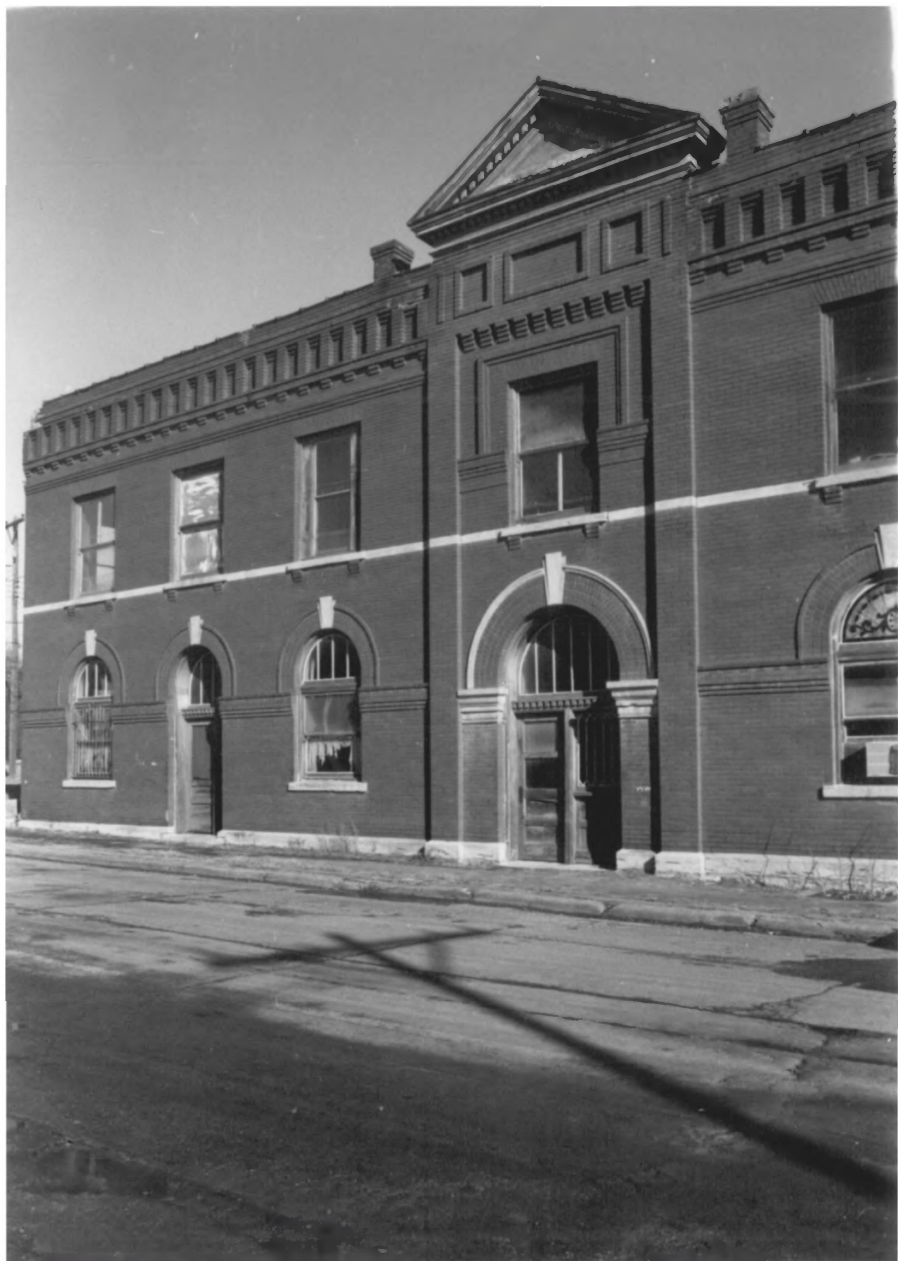

Security State Bank, Eskridge, KS.

Photo credit: NP Small

Neg. on file: K.S.H.S.

view of east facade

1 of 20

Security State Bank, Eskridge, KS.

Photo credit: NP Small

Neg. on file: K.S.H.S.

view from southeast of main facades

2 of 20

Security State Bank, Eskridge, KS.

Photo credit: NP Small

Neg. on file: K.S.H.S

View of south facade

3 of 20

Security State Bank, Eskridge, KS.

Photo credit: NP Small

Neg. on file: K.S.H.S.

View of bank interior

Security State Bank, Eskridge, KS.

Photo credit: NP Small

Neg. on file: K.S.H.S.

View of interior; note tiled wall
and painted windows

A black and white photograph of a teller's booth. The booth has a highly decorative, ornate facade. At the top center is a decorative finial. Below it, a sign with the word "TELLER" in bold, white, sans-serif capital letters is set against a dark, arched background. The booth's sides are decorated with intricate, scrollwork-patterned metal grilles. The interior of the booth is visible through a large, arched opening, showing a desk with stacks of papers and a chair. In the foreground, a large, ribbed, bowl-shaped decorative element is attached to the front of the booth. The overall style is reminiscent of early 20th-century architecture.