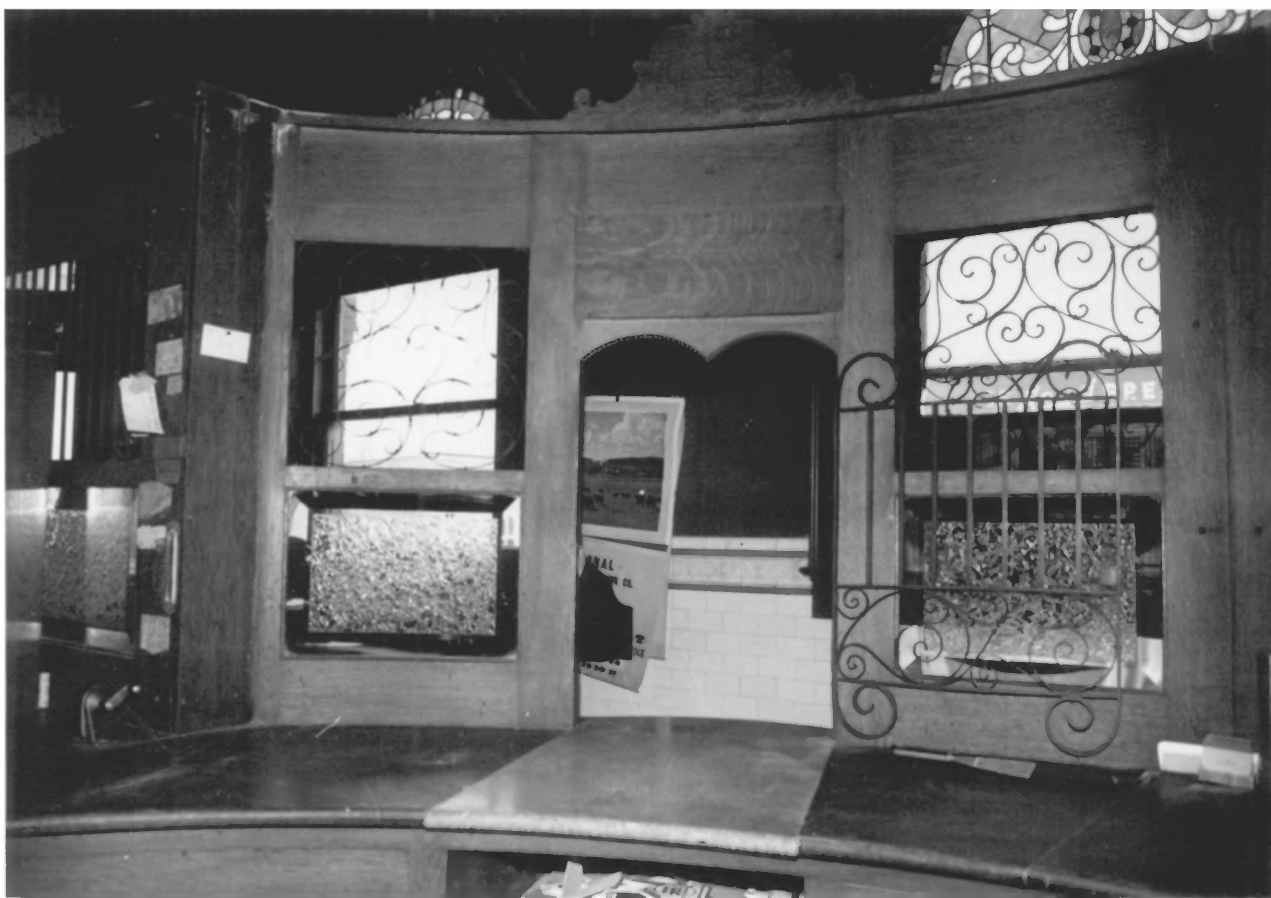

Photo credit: NP Small

Neg. on file: K.S.H.S.

View of bank interior

Security State Bank, Eskridge, KS.

Photo credit: NP Small

Neg. on file: K.S.H.S.

View of interior; note tiled wall
and painted windows

A black and white photograph of a teller's booth. The booth has a highly decorative, ornate facade. At the top center is a decorative finial. Below it, a sign with the word "TELLER" in bold, white, sans-serif capital letters is set against a dark, arched background. The booth's sides are decorated with intricate, scrollwork-patterned metal grilles. The interior of the booth is visible through a large, arched opening, showing a desk with stacks of papers and a chair. In the foreground, a large, ribbed, bowl-shaped decorative element is attached to the front of the booth. The overall style is reminiscent of early 20th-century architecture.

Neg. on file: KS.H.S.

detail of Bookkeeper cage

Security State Bank, Eskridge, KS.

Photo credit: NP Small

Neg. on file: K.S.H.S.

View of cage from back

8 of 20

Security State Bank, Eskridge, KS.