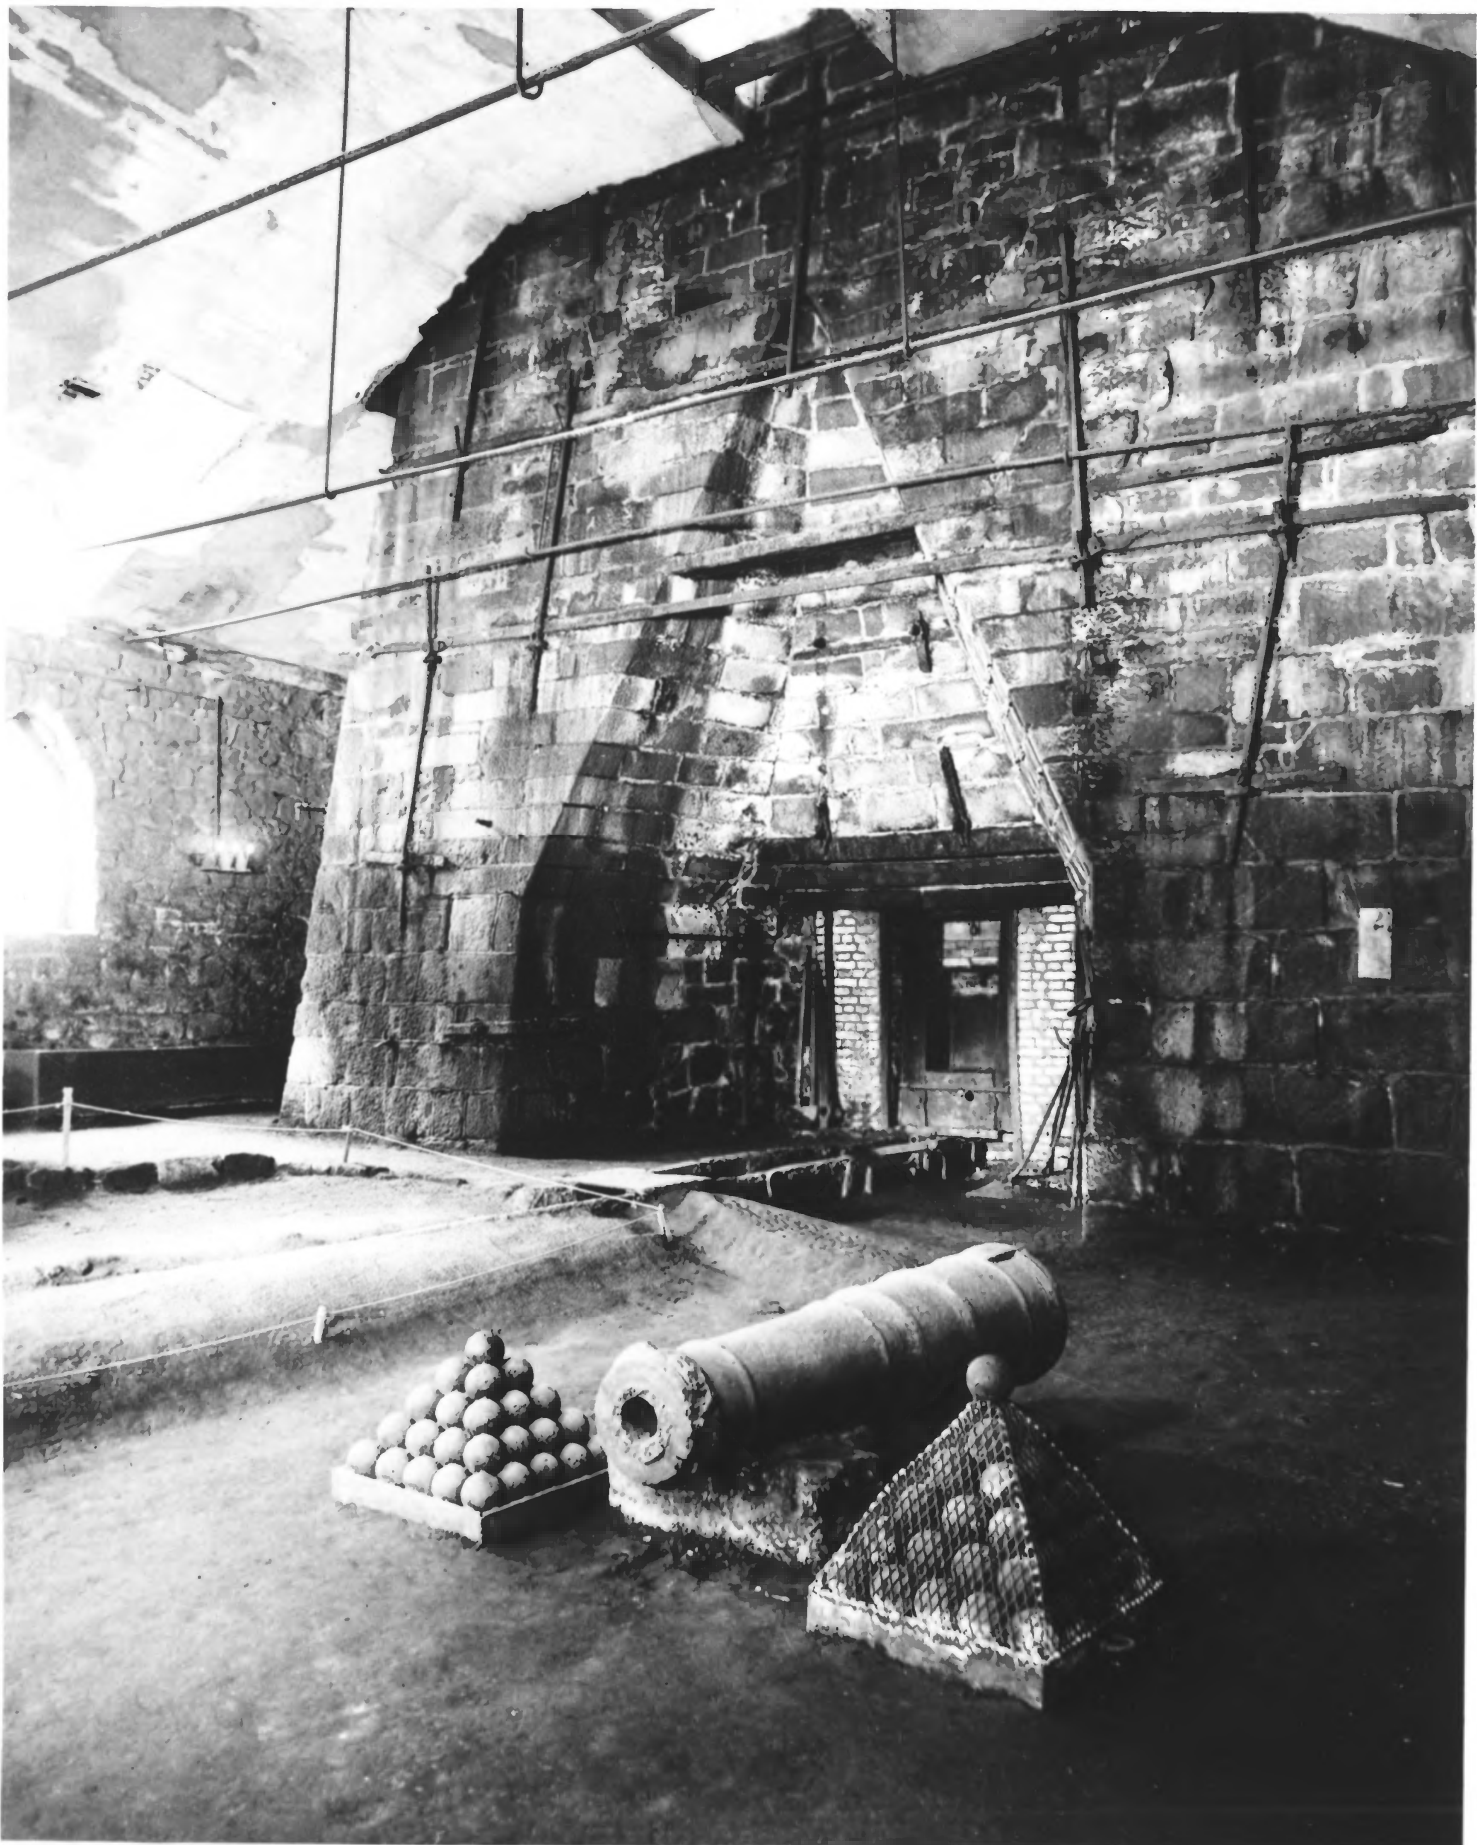

Cornwall Iron Furnace Casting House, Cornwall, Pennsylvania

NPS Photo 1966

A view inside the casting house, showing the base of the furnace stack. The cannon was cast at Cornwall during the American Revolution.