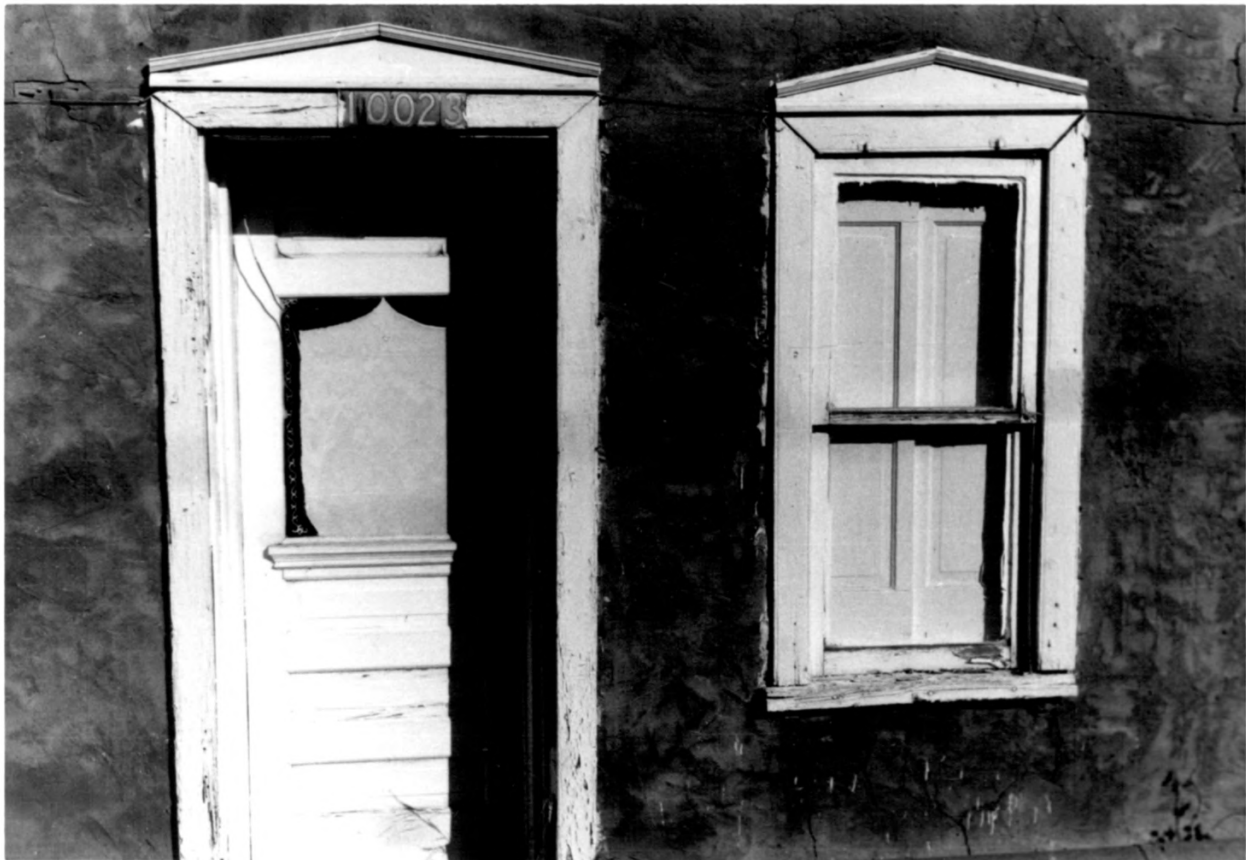

Bernalillo Co.

Rumaldo, Chavez House, 10023 Edith Blvd. NE
Albuquerque, New Mexico

View of east facade from north east

Kathleen Brooker, 1979

Historic Landmarks Survey of Albuquerque

NOV 24 1980

1/4

NOV 22 1980

Rumaldo, Chavez, House, 10023 Edith Blvd. NE
Albuquerque, New Mexico

Bernalillo Co.

Interior, detail of west door

2/4

Mary Davis, 1980

Historic Landmarks Survey of Albuquerque

NOV 24 1980

NOV 20 1980

Rumaldo, Chavez, House, 10023 Edith Blvd. NE
Albuquerque, New Mexico

Bernalillo Co.

ceiling detail

OCT 20 1980

Mary Davis, 1980

Historic Landmarks Survey of Albuquerque

NOV 24 1980

3/4

Rumaldo, Chavez, House, 10023 Edith Blvd. NE
Albuquerque, New Mexico

Bernalillo Co.

East facade, door and window detail

Kathleen Brooker, 1979

Historic Landmarks Survey of Albuquerque

OCT 20 1980

NOV 24 1979