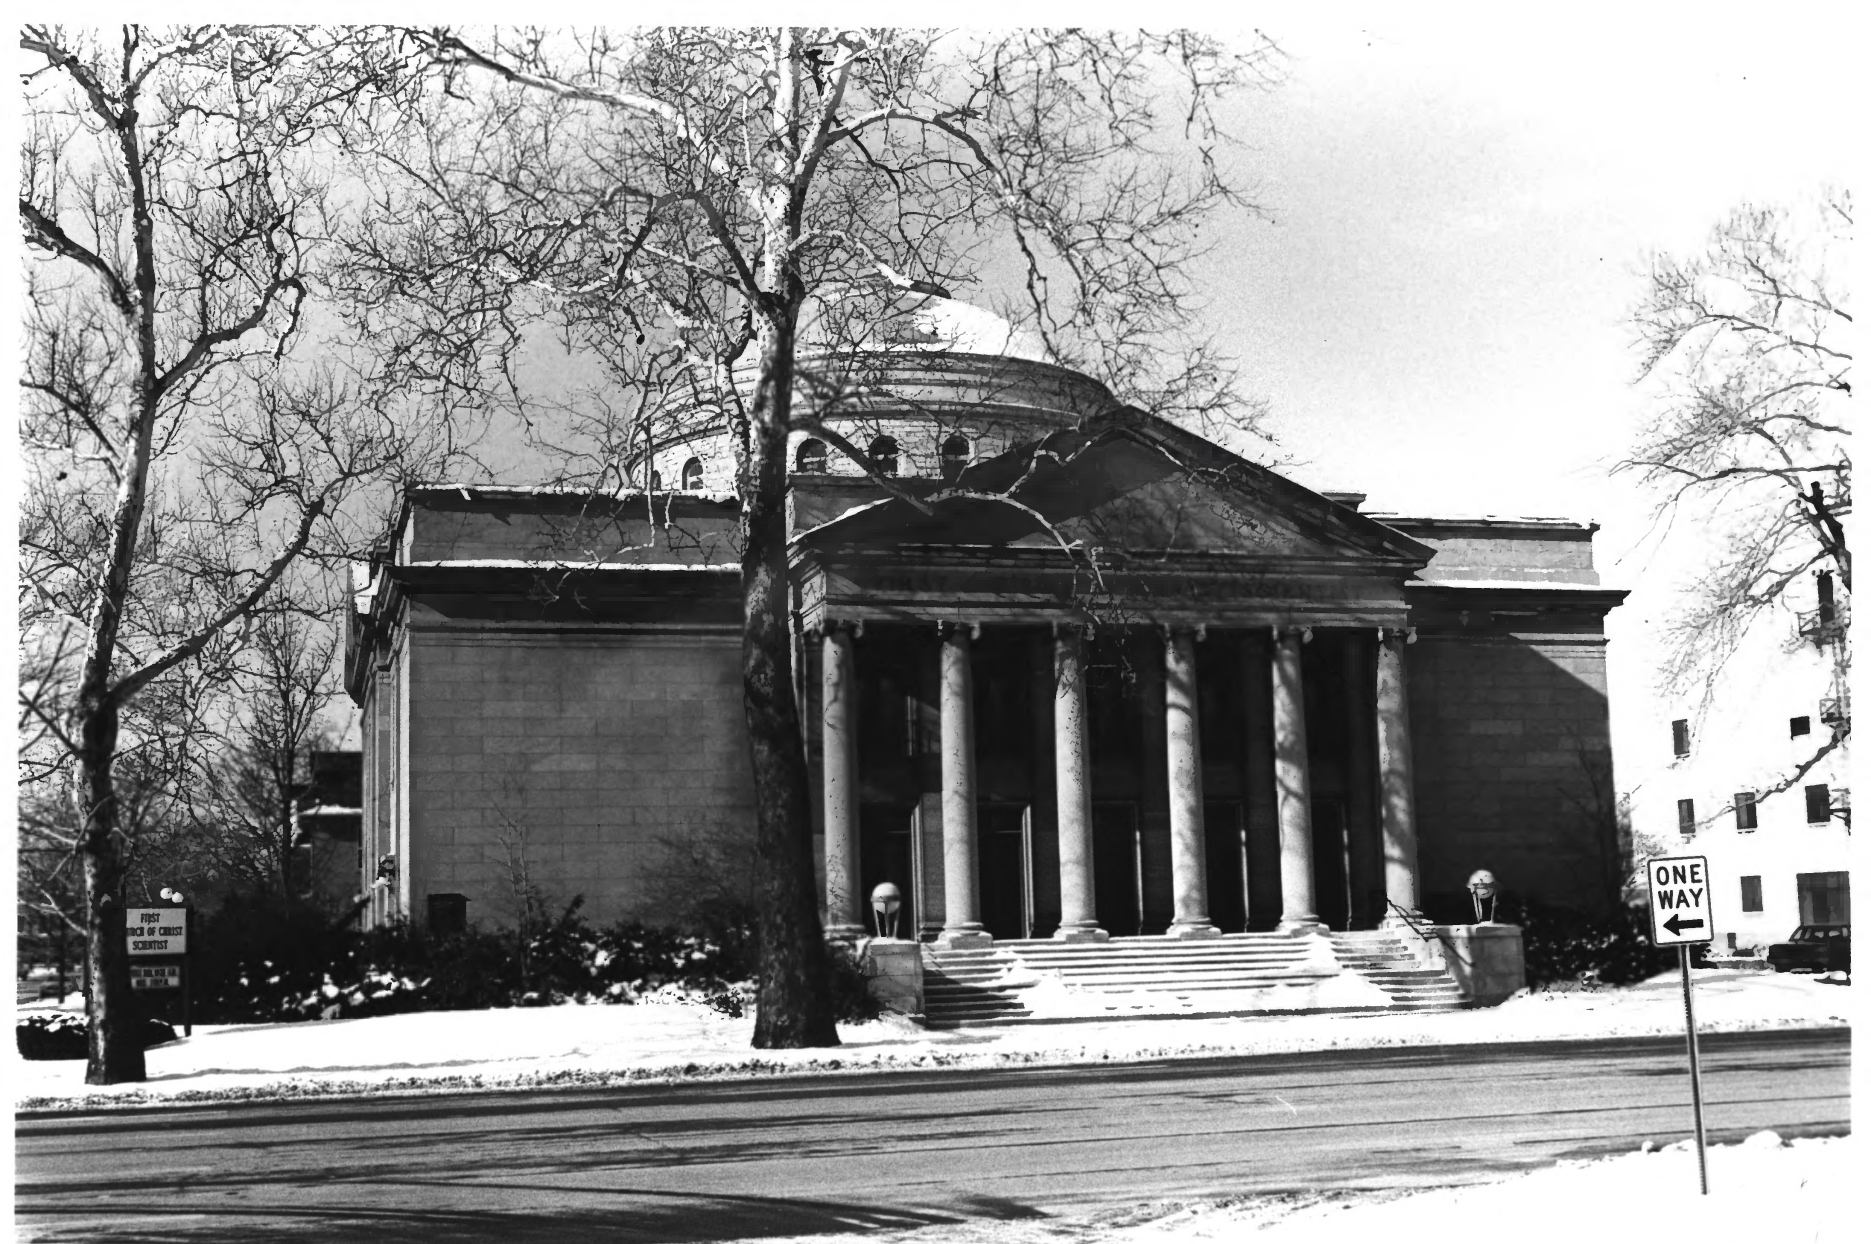

FIRST
CHURCH OF CHRIST
SCIENTIST

ONE
WAY
←