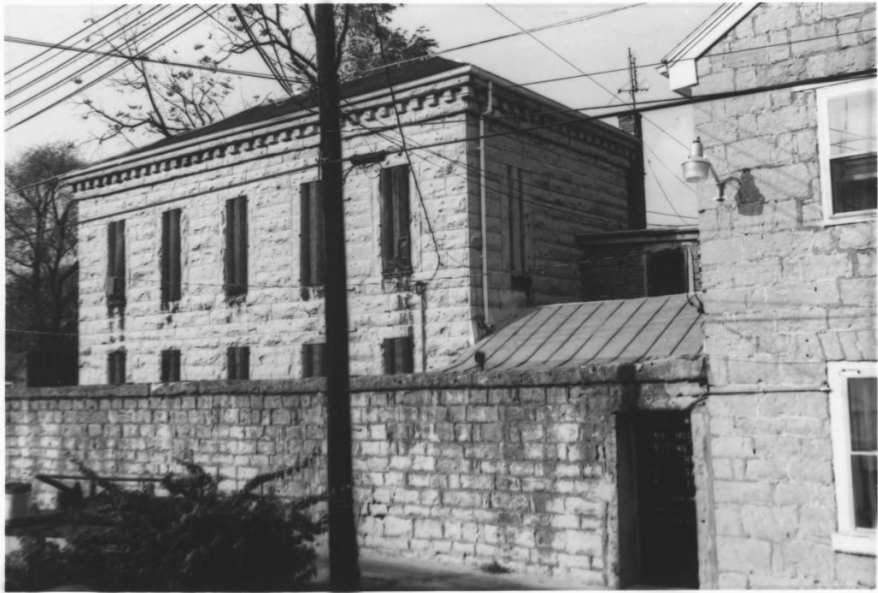

KENTUCKY HERITAGE COUNCIL  
STATE HISTORIC PRESERVATION OFFICE  
FRANKFORT, KENTUCKY 40601

Name Nelson County Jail (NE-B-3)(Early Stone Bldgs.)

Location 111 W.Stephens Foster, Bardstown, Nelson C

Photographer Carolyn Murray-Wooley

Date Taken December 1983

Negative Location Kentucky Heritage Council

View North Front

Photo #

1 of 4

KENTUCKY HERITAGE COUNCIL  
STATE HISTORIC PRESERVATION OFFICE  
FRANKFORT, KENTUCKY 40601

Name Nelson County Jail (NE-B-83)(Early Stone Bldgs.)

Location Ill W. Stephens Foster, Bardstown, Nelson Co.

Photographer Carolyn Murray Wooley

Date Taken December 1983

Negative Location Kentucky Heritage Council

View east side of addition

Photo # 27-3 of 4 6 1500