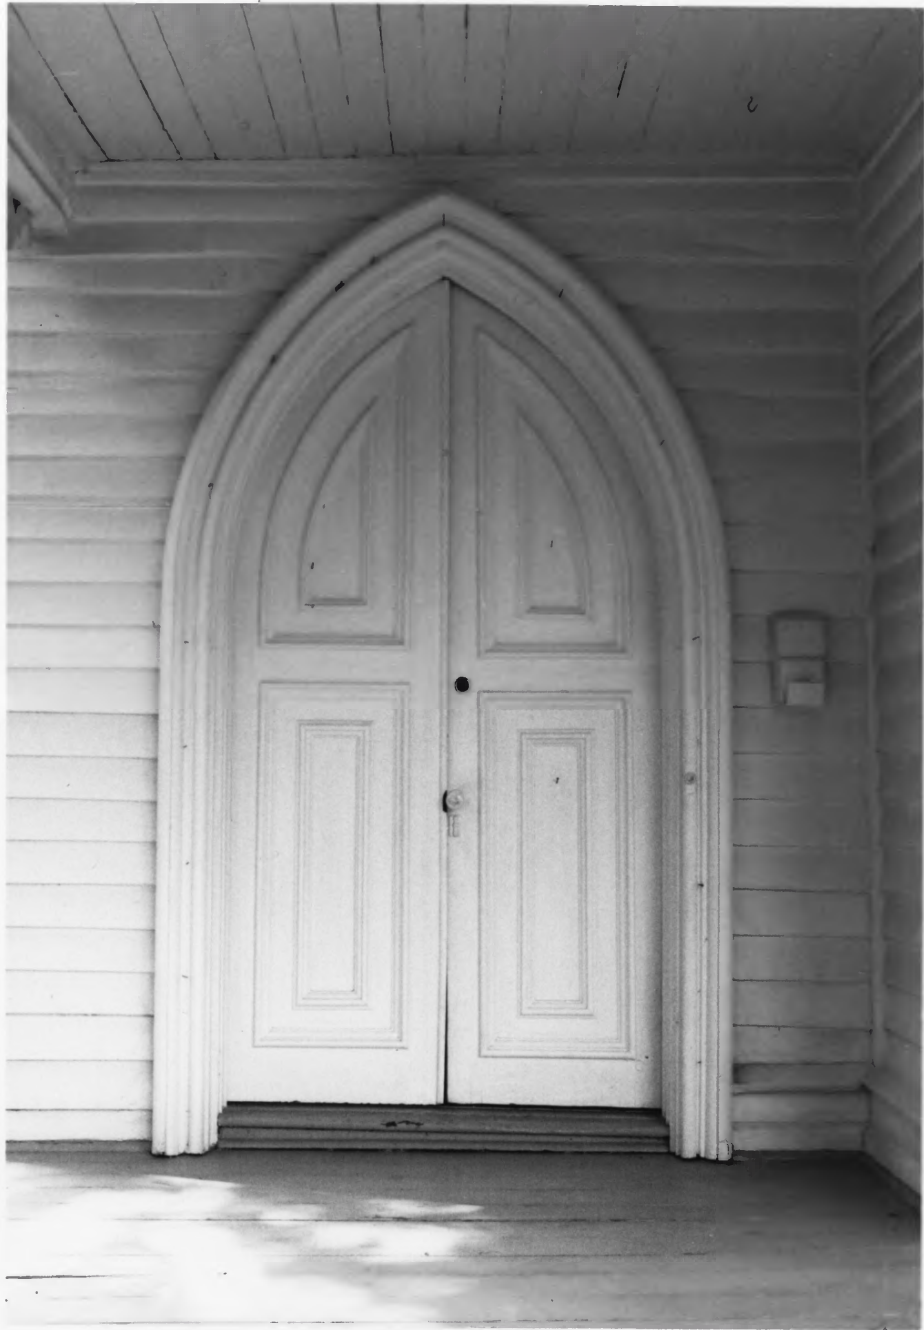

Glen Oak

2012 25th Avenue South

Nashville, Davidson County, Tennessee

Photo by: Phil Thomason

Date: July 1983

Neg: Tennessee Historical Commission

Nashville, Tennessee

Facing southeast, north and west elevations

1 of 4

Glen Oak

2012 25th Avenue South

Nashville, Davidson County, Tennessee

Photo by: Phil Thomason

Date: July 1983

Neg: Tennessee Historical Commission

Nashville, Tennessee

Facing south, detail of main entry

2 of 4

Glen Oak

2012 25th Avenue South

Nashville, Davidson County, Tennessee

Photo by: Phil Thomason

Date: July 1983

Neg: Tennessee Historical Commission