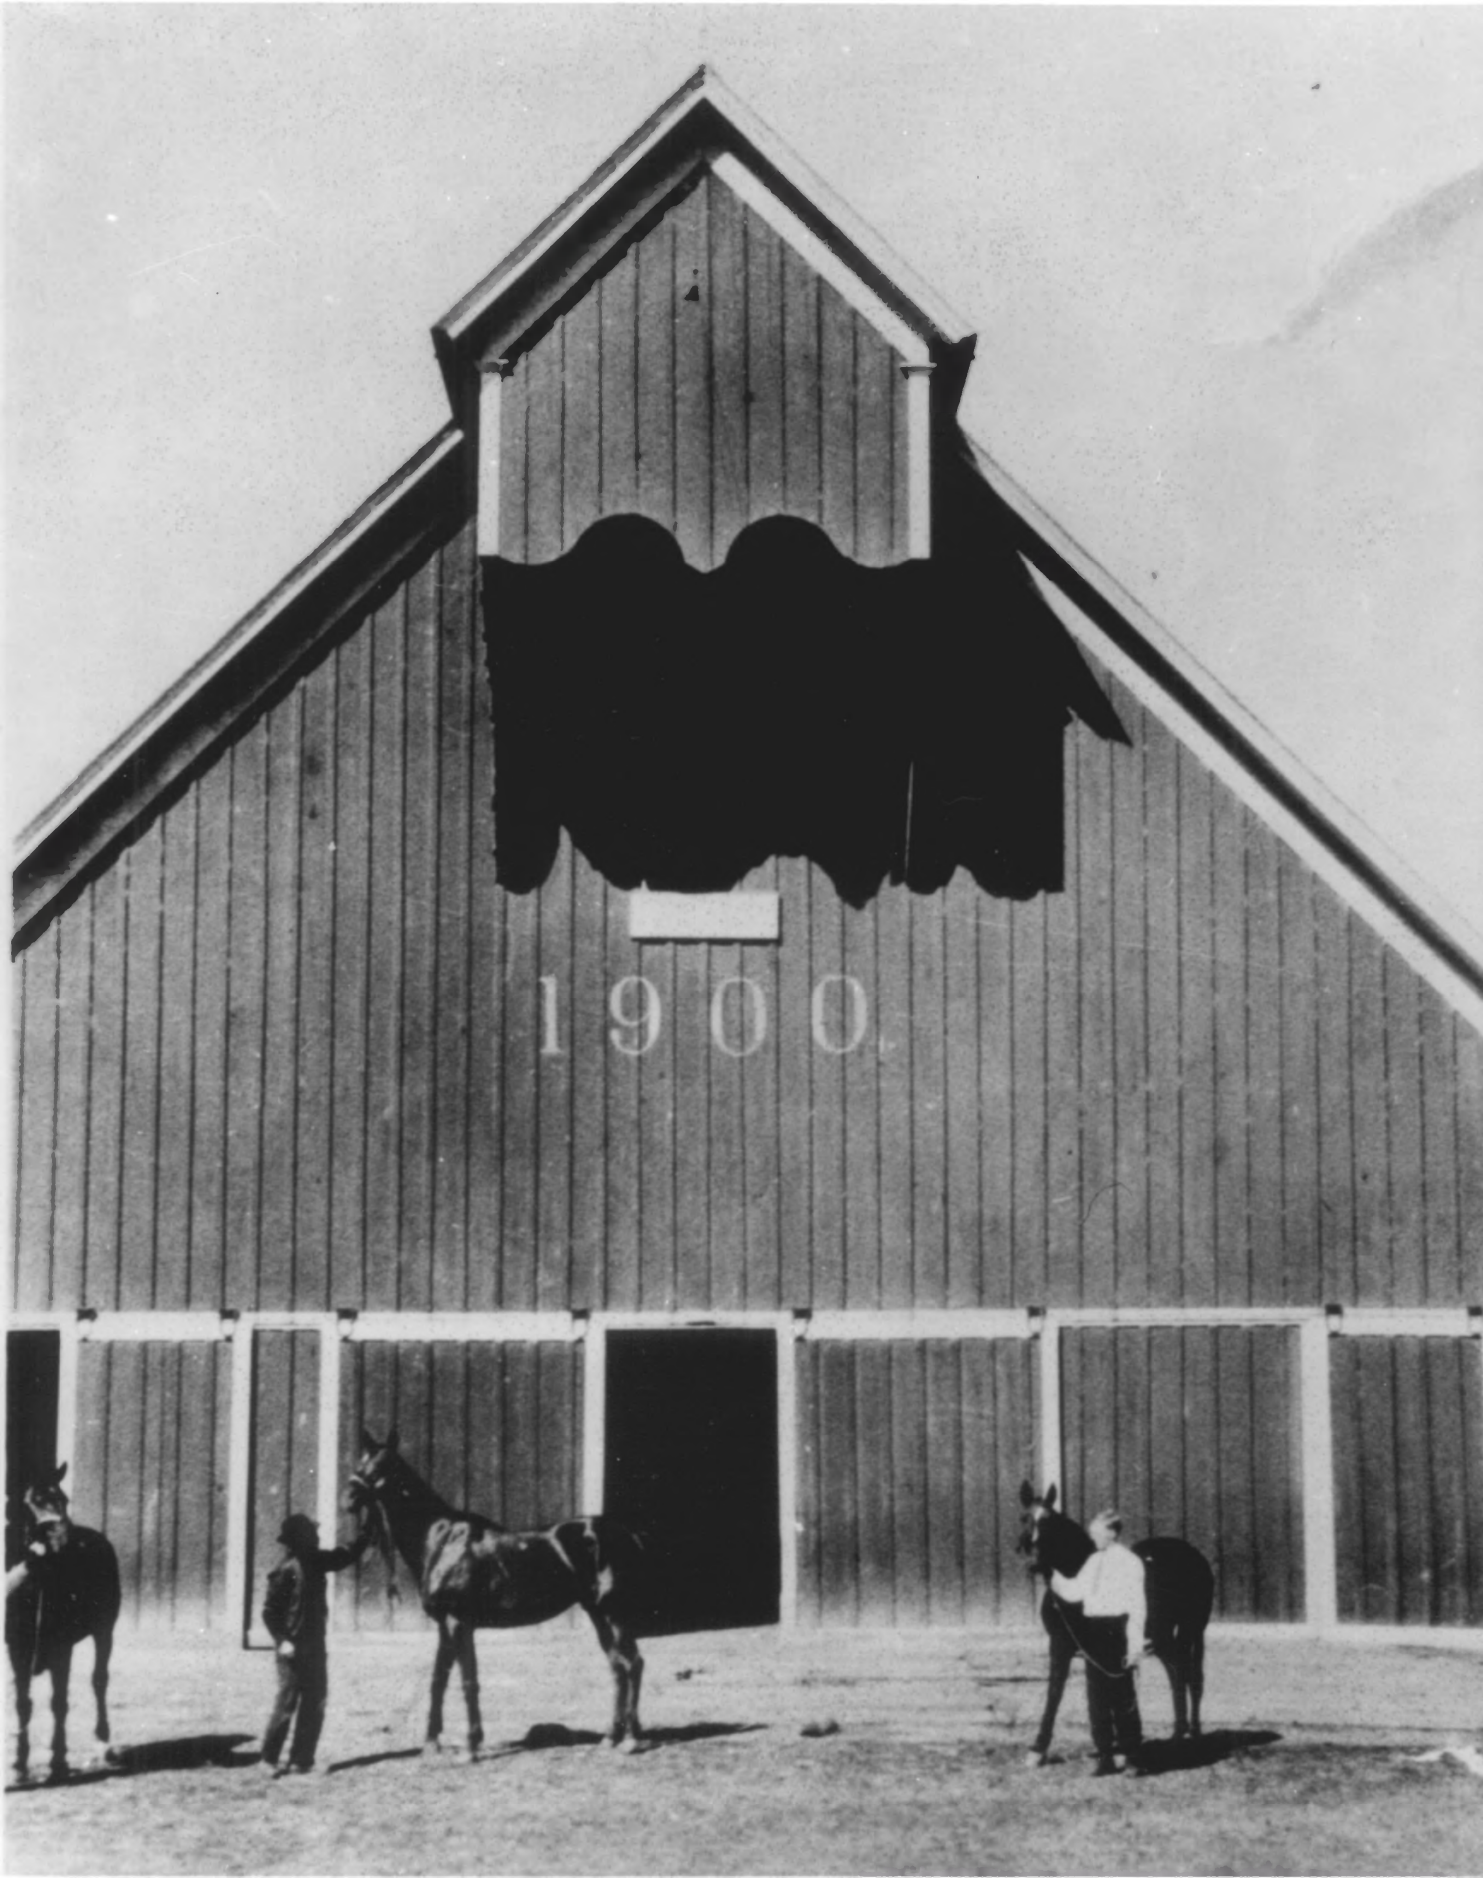

Richard S. Irwin Barn  
Vicinity of Corvallis, Oregon  
Photographer: David Marshall  
Year: 1960-61  
Negative located at:  
William L. Finley NWR  
Corvallis, Oregon  
Description: Setting, View  
to the Northeast

VU-T-20

Richard S. Irwin Barn  
Vicinity of Corvallis, Oregon  
Photographer: David Marshall  
Year: 1960-61  
Negative located at:  
William L. Finley NWR  
Corvallis, Oregon  
Description: Site, Setting,  
View to the Northeast

1900

Richard S. Irwin Barn  
Vicinity of Corvallis, Oregon  
Photographer: Unknown  
Year: c. 1900-1920  
Negative located at:  
Benton County Historical Museum  
Philomath, Oregon  
Description: View to the West