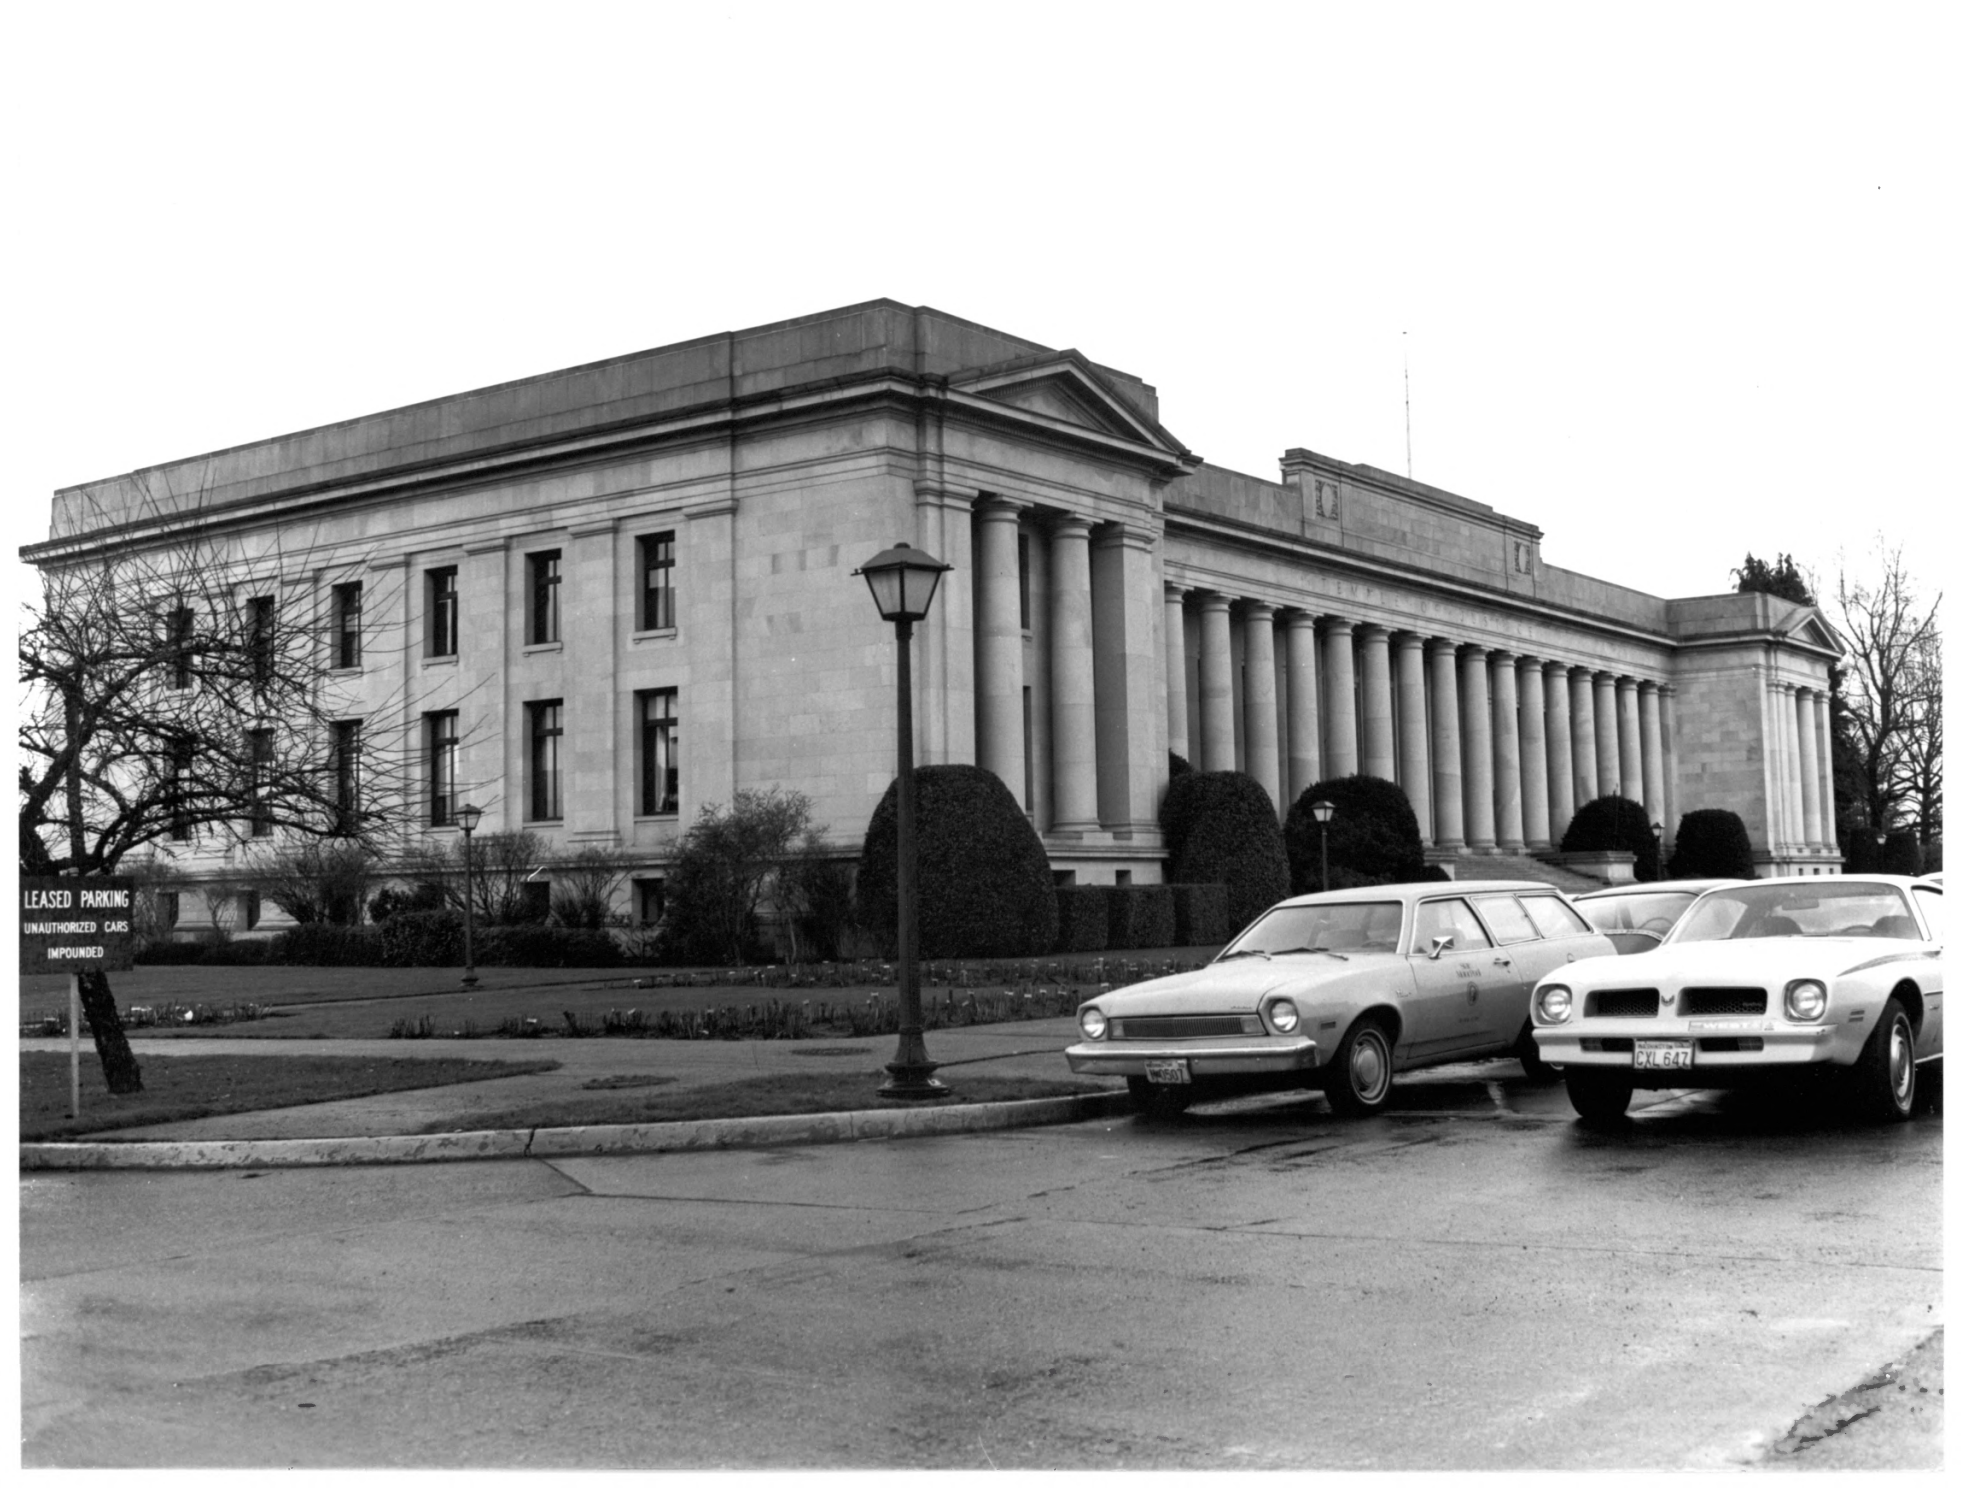

LEASED PARKING
UNAUTHORIZED CARS
IMPOUNDED

4697

CXL 647