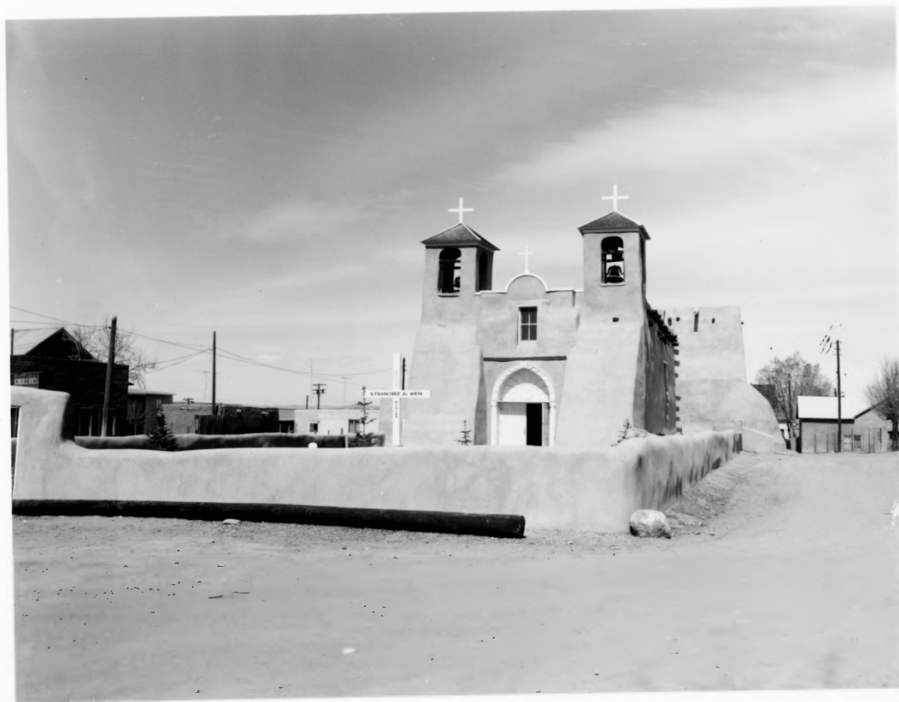

Negative No. 4815

Subject San Francisco de Assisi Mission Church, 1772-1818

East (front) Elevation and North Side

Date Mar. 25, '68 Locality Ranchos de Taos, New Mexico

By Charles W. Snell

Negative No. 4818

Subject San Francisco de Assisi Mission Church, 1772-1818

East (front) Elevation

Date Mar. 25, '68 Locality Ranchos de Taos, New Mexico

By Charles W. Snell

Subject San Francisco de Assisi Mission Church, 1772-1818
East (front) elevation and south side

Date Mar. 25, '68 Locality Ranchos de Taos, New Mexico By Charles W. Snell

Negative No. 4816

Subject San Francisco de Assisi Mission Church, 1772-1818
North side and West (rear) elevation (right)

Date Mar. 25, '68 Locality Ranchos de Taos, New Mexico By Charles W. Snell

Negative No. 4817

Subject San Francisco de Assisi Mission Church, 1772-1818

West (rear) elevation (left) and south side

Date Mar. 25, '68 Locality Ranchos de Taos, New Mexico

By Charles W. Snell