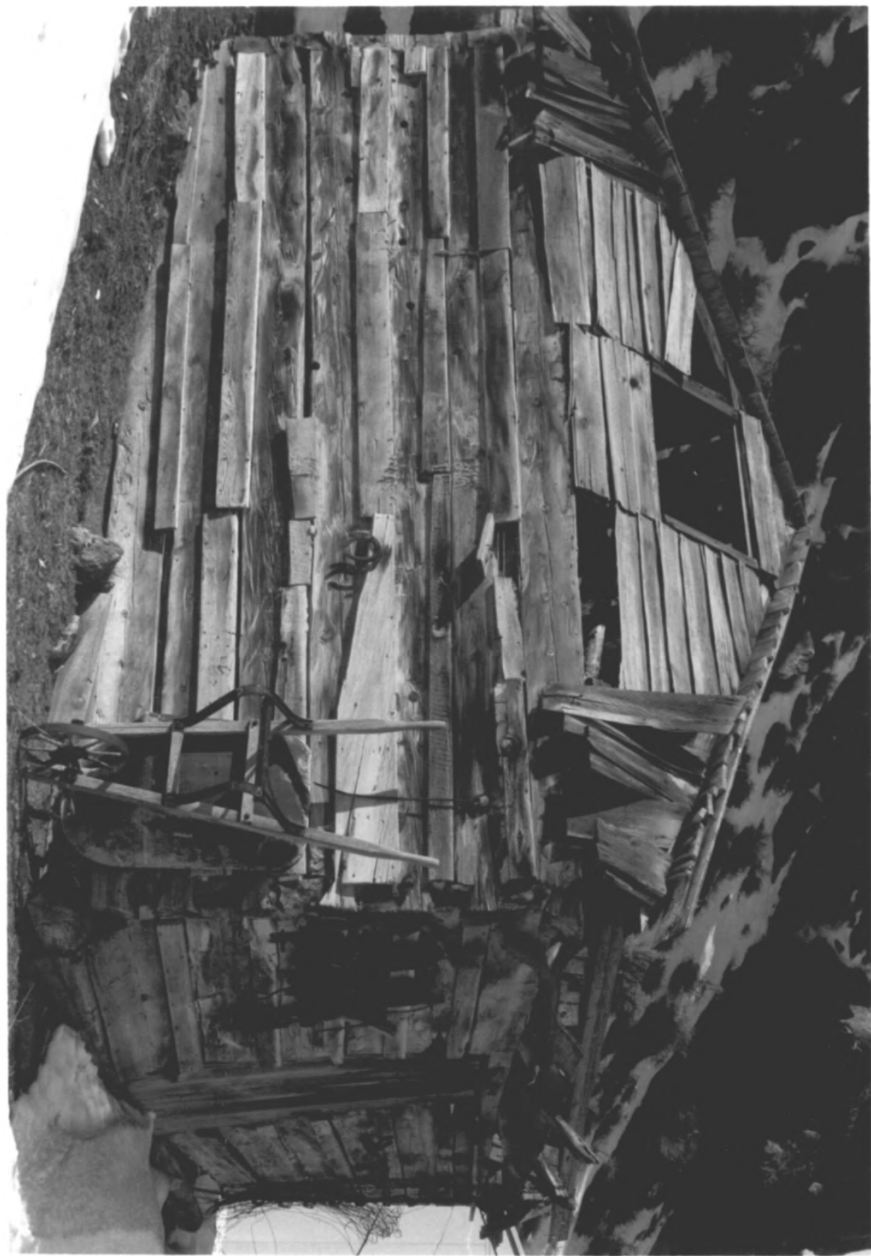

Looking south-southeast - general site view
00-02

SITE: Double-0 Ranch
LOCATION: Malheur NWR, Oregon
PHOTOGRAPHER: Brad Ehlers
DATE: 02-05-82

Negative in Malheur NWR files

Looking northeast - general site view

00-03

SITE: Double-0 Ranch
LOCATION: Malheur NWR, Oregon
PHOTOGRAPHER: Brad Ehlers
DATE: 02-05-82

Negative in Malheur NWR files

Looking west, Loghouse

00-04

SITE: Double-0 Ranch
LOCATION: Malheur NWR, Oregon
PHOTOGRAPHER: Brad Ehlers
DATE: 02-25-82

Negative in Malheur NWR files

Looking northeast, Loghouse

00-05

SITE: Double-0 Ranch
LOCATION: Malheur NWR, Oregon
PHOTOGRAPHER: Brad Ehlers
DATE: 02-05-82

Negative in Malheur NWR files

Looking west, Blacksmith Shop