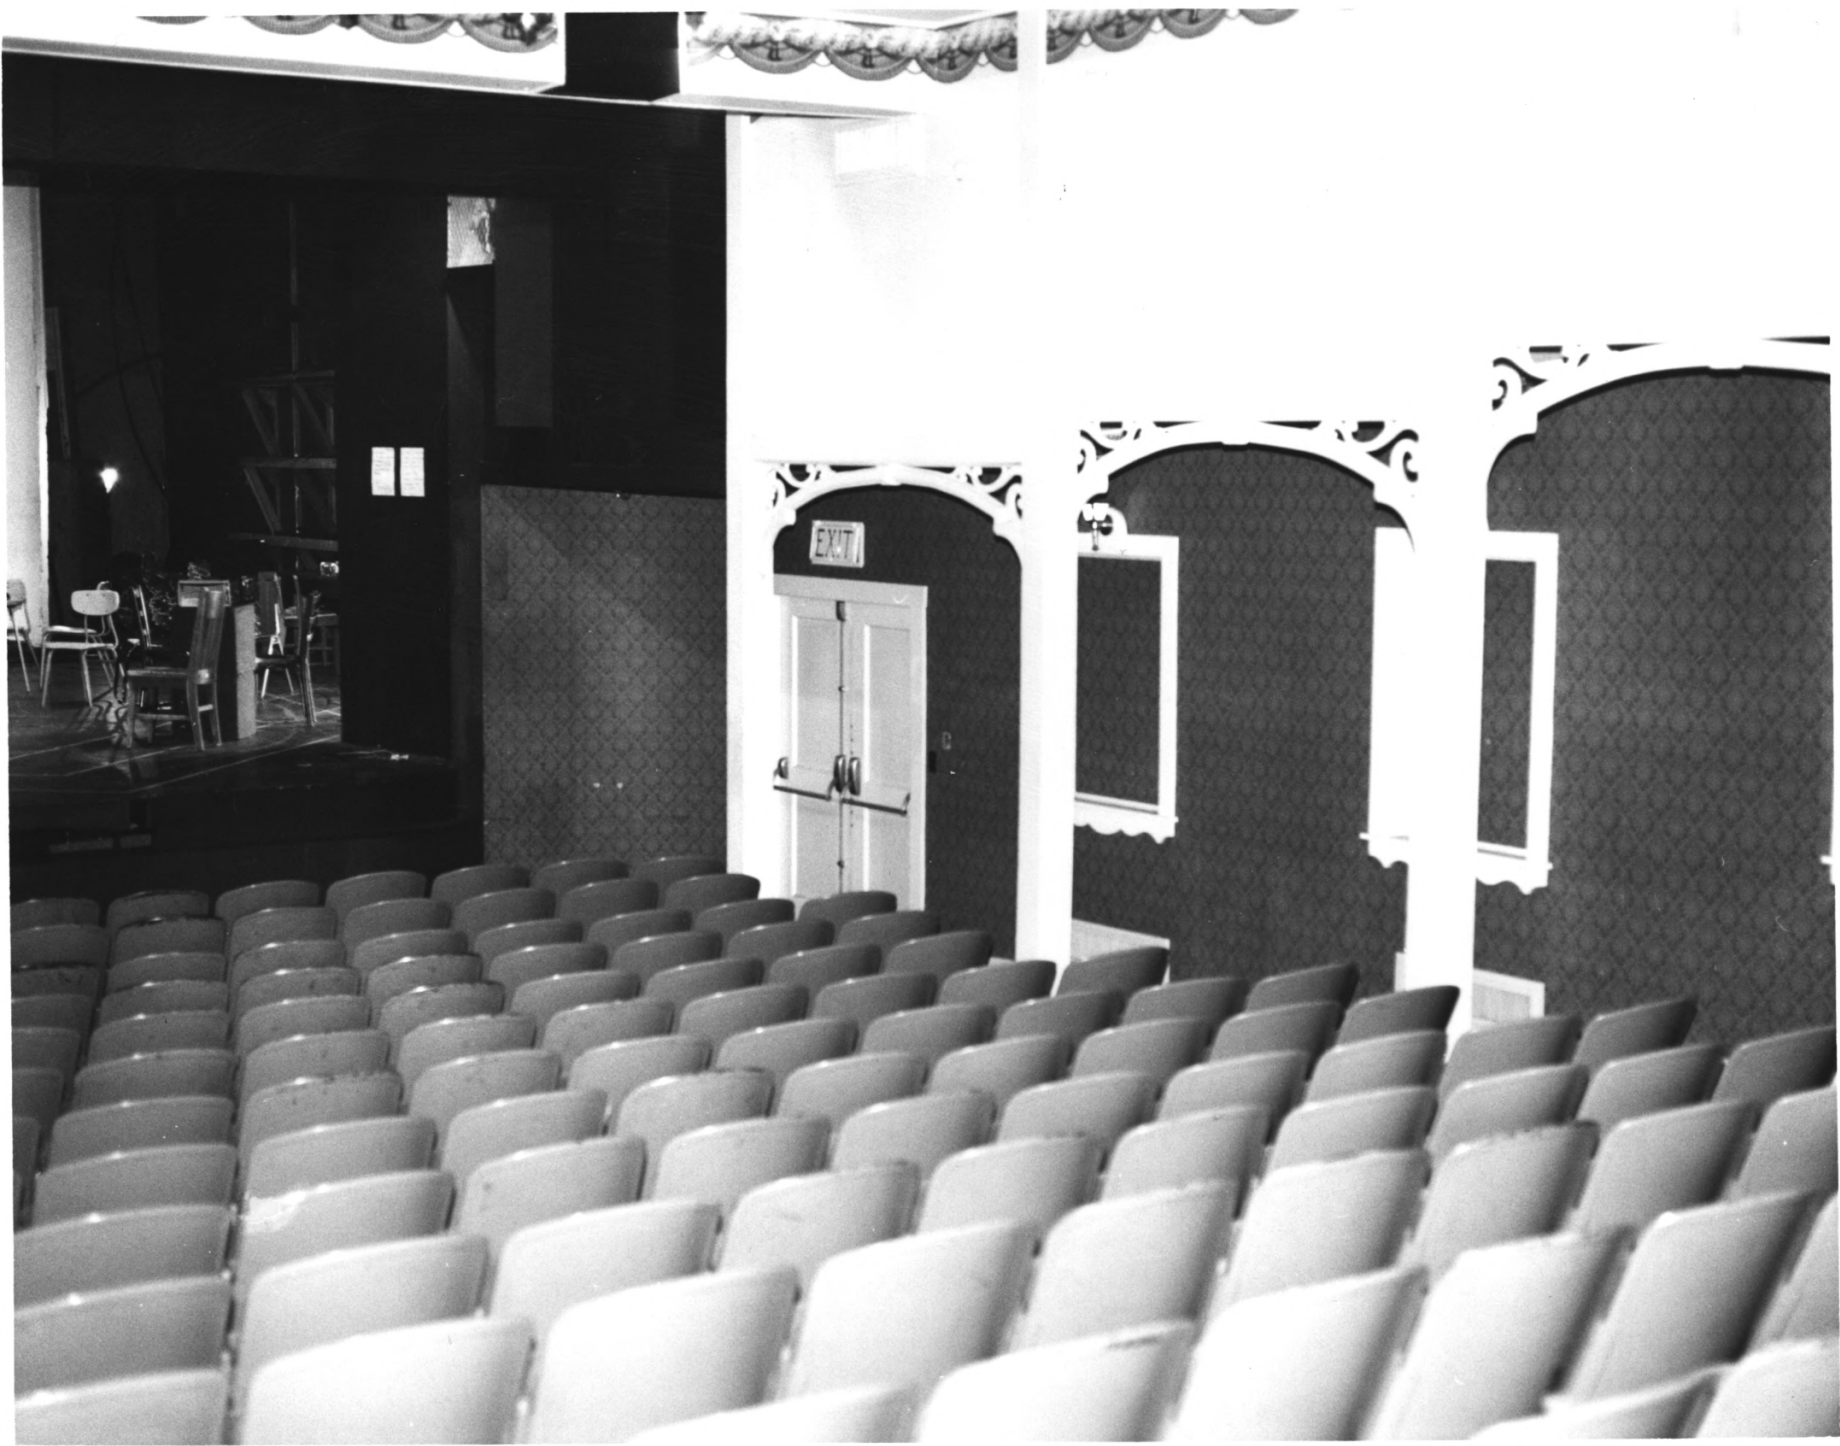

Showboat Theatre
Seattle, Washington

Leonard Garfield

April, 1985

State Office of Archaeology and Historic
Preservation

West and south elevations, looking northeast.

Photo 1 of 2

9/10/85

Showboat Theatre
Seattle, Washington

Leonard Garfield

April, 1985

State Office of Archaeology and Historic
Preservation

Interior, auditorium and stage

Photo 2 of 2

9/12/85