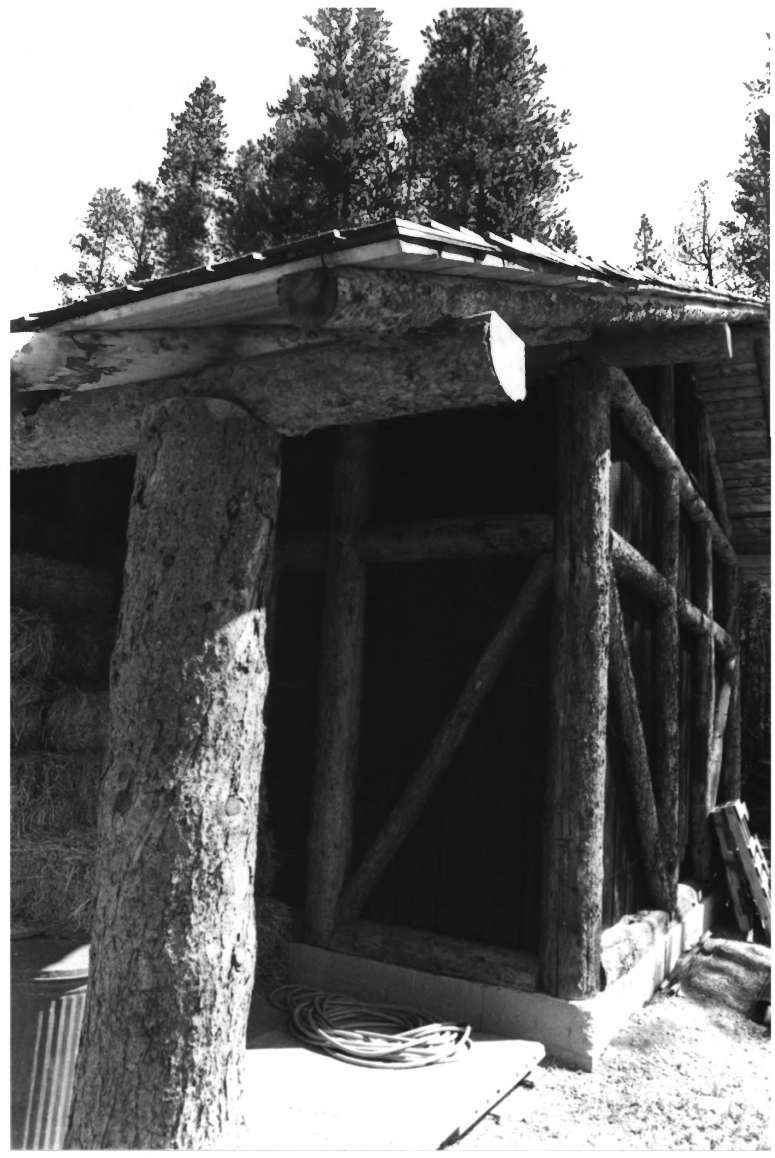

NAME: Timber Creek Road Camp-Barn (HS-241)
LOCATION: Rocky Mountain National Park, Colorado
VIEW: Northeast
LOCATION OF NEGATIVE: National Park Service,
Rocky Mountain Regional Office, Denver, CO
DATE: Summer 1985
PHOTOGRAPHER: McWilliams