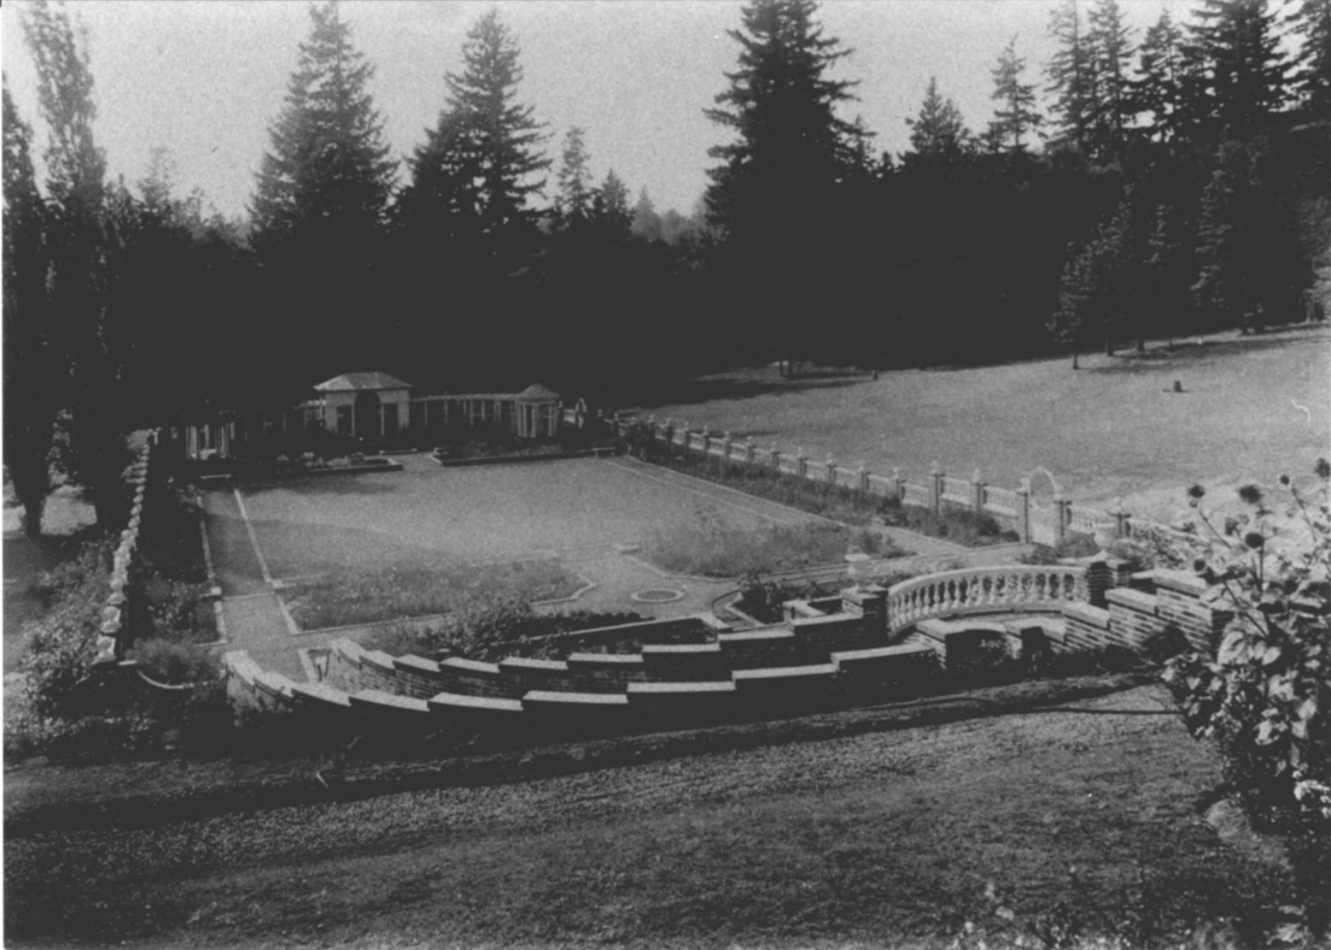

Jerre Kosta Photography 1992

1 of 18

Wilcox Manor
3707 Southwest 52nd Place
Portland, Multnomah Co., Oregon 97221

Location: Historical View of East Elevation
View: West

Copy Negative :

Heritage Investment Corporation
123 NW Second Avenue #200
Portland, Oregon 97209

Jerre Kosta Photography 1992

2 of 18

Wilcox Manor
3707 Southwest 52nd Place
Portland, Multnomah Co., Oregon 97221

Location: Historical View of Garden and Pool Area
View: Northwest

Copy Negative :

Heritage Investment Corporation
123 NW Second Avenue #200
Portland, Oregon 97209

Jerre Kosta Photography 1992

3 of 18

Wilcox Manor
3707 Southwest 52nd Place
Portland, Multnomah Co., Oregon 97221

Location: Historical View of West Elevation From the Pool

Copy Negative :

Heritage Investment Corporation
123 NW Second Avenue #200
Portland, Oregon 97209