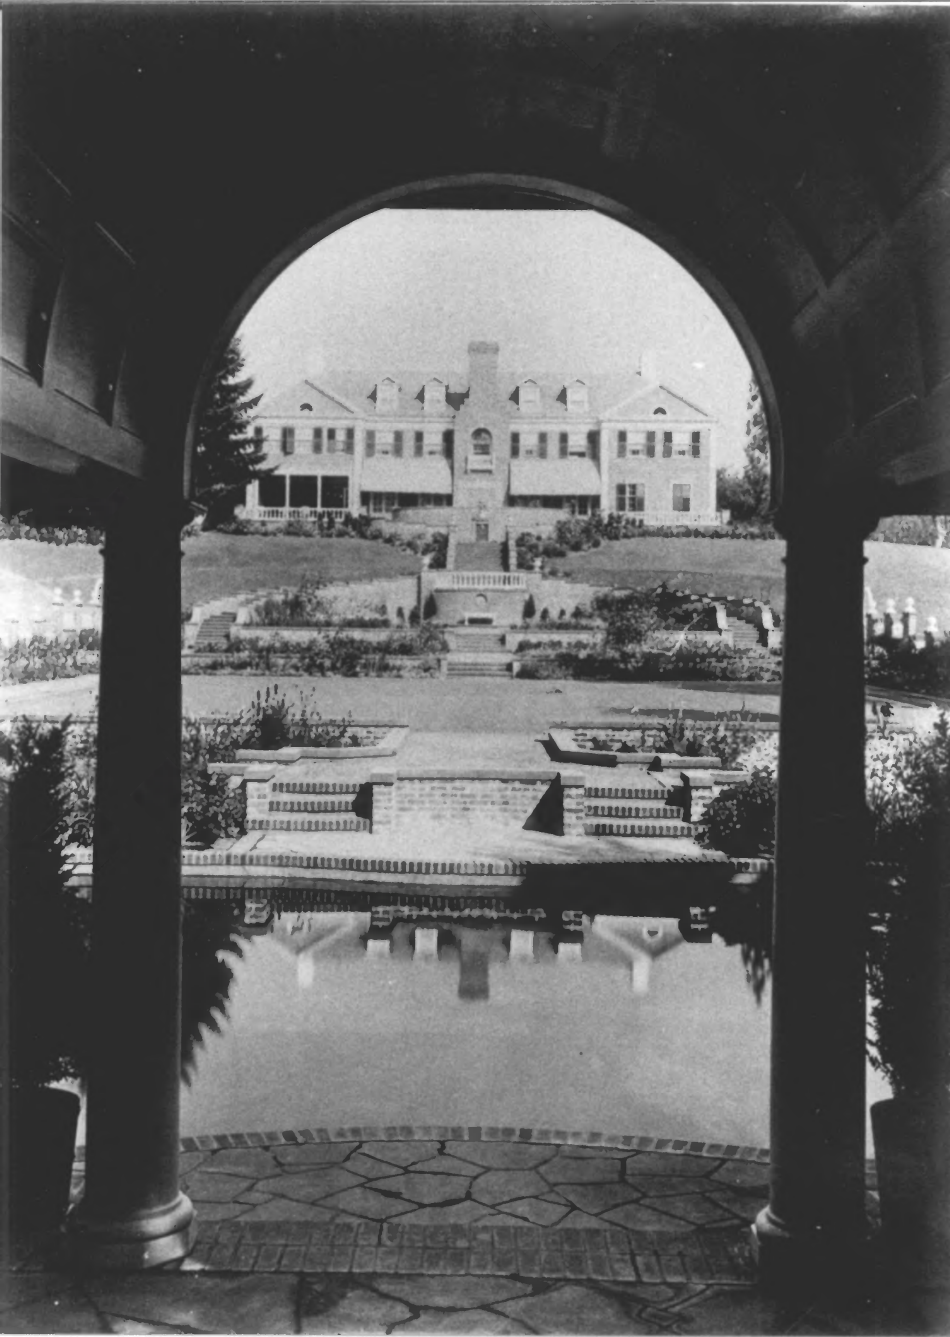

Jerre Kosta Photography 1992

1 of 18

Wilcox Manor
3707 Southwest 52nd Place
Portland, Multnomah Co., Oregon 97221

Location: Historical View of East Elevation
View: West

Copy Negative :

Heritage Investment Corporation
123 NW Second Avenue #200
Portland, Oregon 97209

Jerre Kosta Photography 1992

2 of 18

Wilcox Manor
3707 Southwest 52nd Place
Portland, Multnomah Co., Oregon 97221

Location: Historical View of Garden and Pool Area
View: Northwest

Copy Negative :

Heritage Investment Corporation
123 NW Second Avenue #200
Portland, Oregon 97209

Jerre Kosta Photography 1992

3 of 18

Wilcox Manor
3707 Southwest 52nd Place
Portland, Multnomah Co., Oregon 97221

Location: Historical View of West Elevation From the Pool

Copy Negative :

Heritage Investment Corporation
123 NW Second Avenue #200
Portland, Oregon 97209