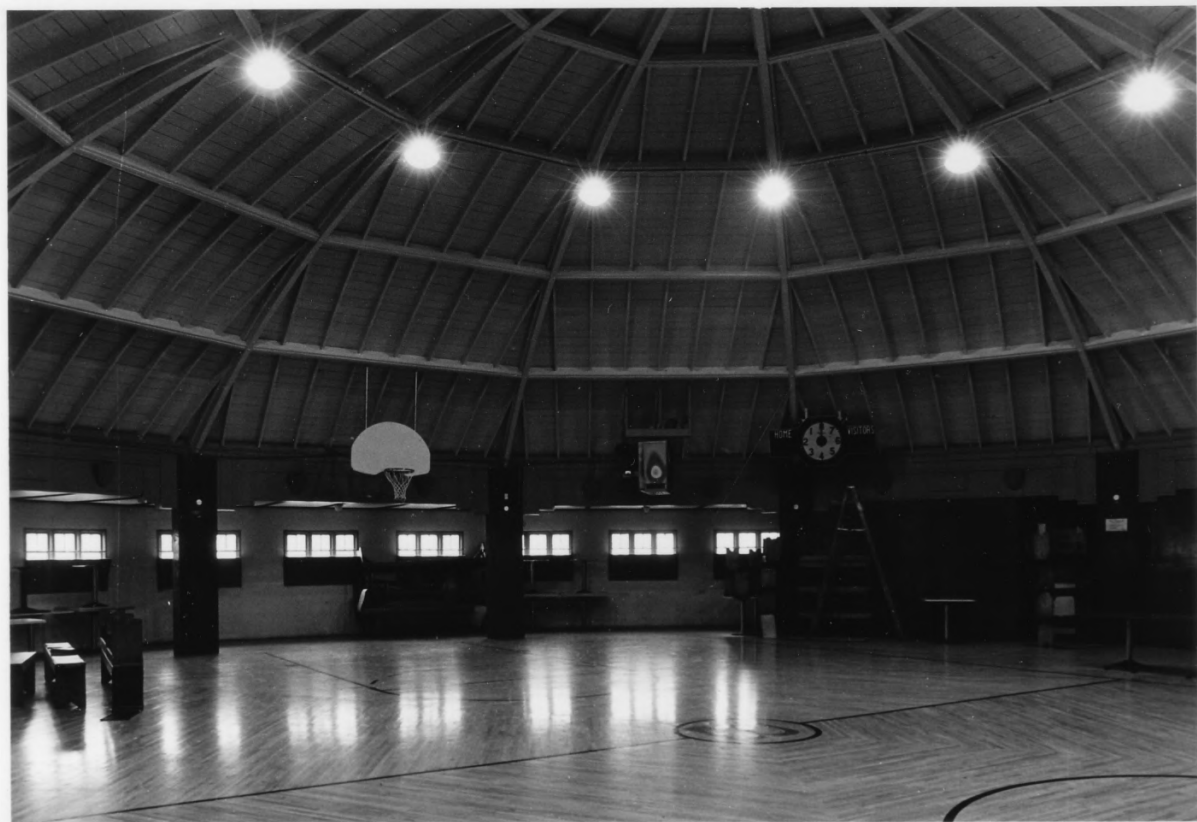

OCT 14 1981

MAR 24 1981

Bee III

8012/4-32

5

Photo #6 of 8

States Ballroom (Bee Community Building)
(SW02-8)
Bee, Seward County, Nebraska

Photo by D. Murphy, Nebr. States Historical
Society, December, 1980, (NSHS 8012/4:34)

Interior view looking northwest showing
dome area and circumferential aisle.

OCT 14 1981

MAR 24 1981

Bee III

8012/4-34

51

51
28
Photo #7 of 8

States Ballroom (Bee Community Building)
(SW02-8)