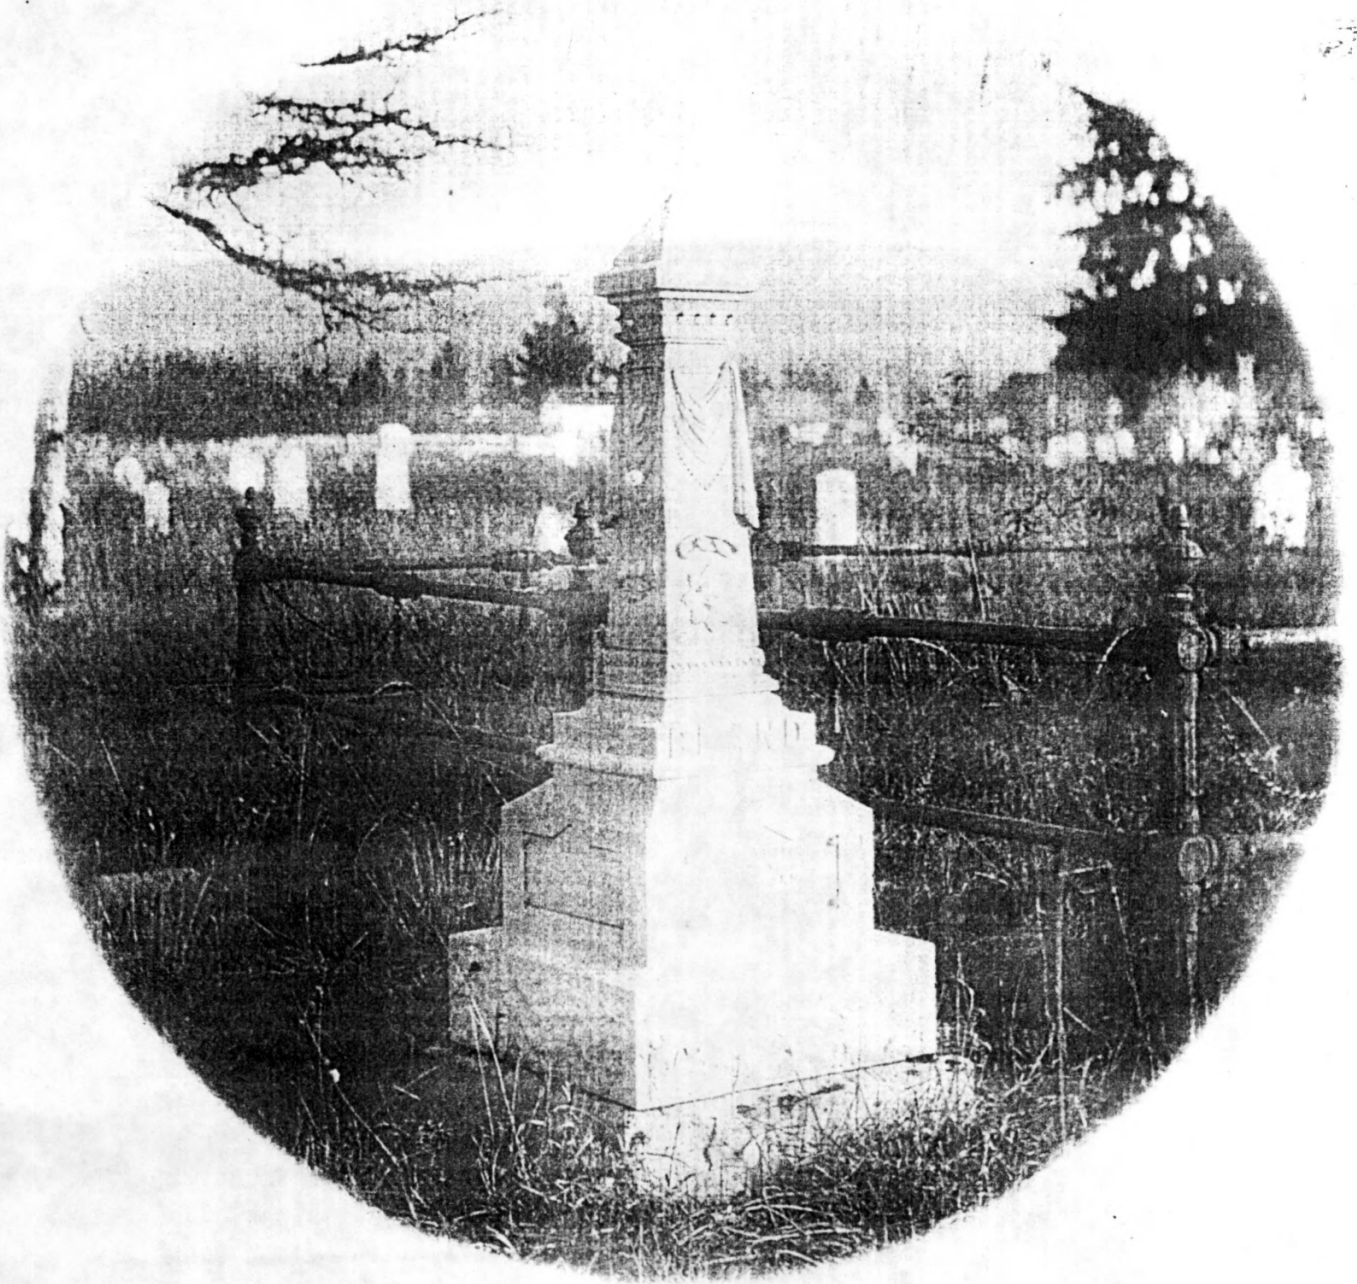

Lebanon Pioneer Cemetery
View looking southeast
ca. 1906