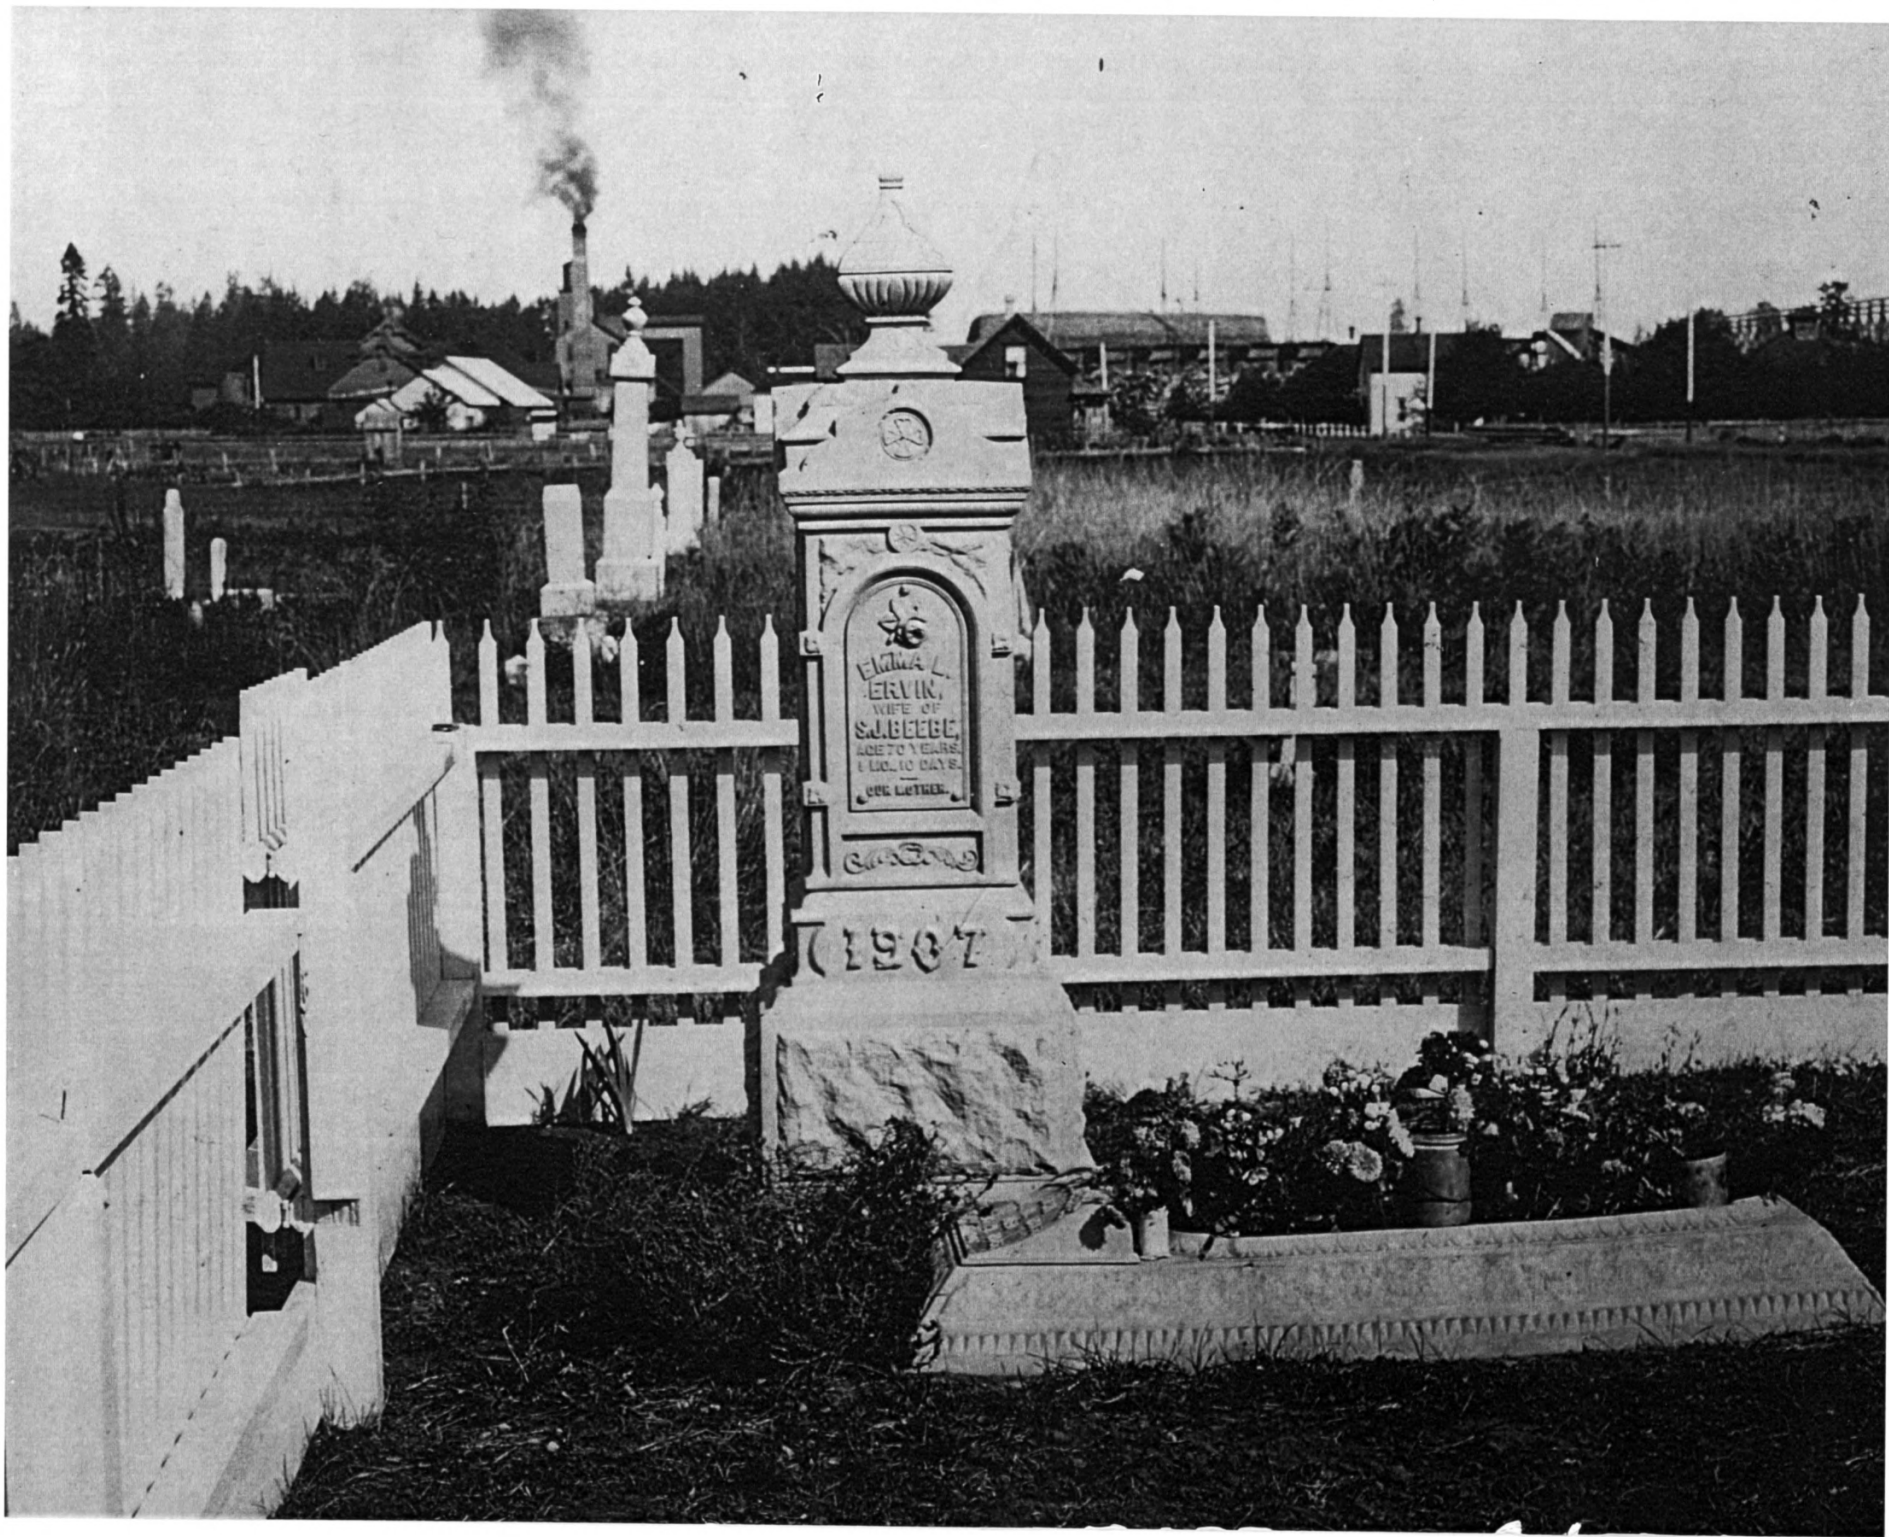

Lebanon Pioneer Cemetery, Lebanon, Linn County, Oregon, looking north from the southeast quarter, ca. 1907. See over.

ELIZA L.
ERVIN,
WIFE OF
S. BEEBE,
AGE 70 YEARS,
DIED 10 DAYS
AFTER.

1907