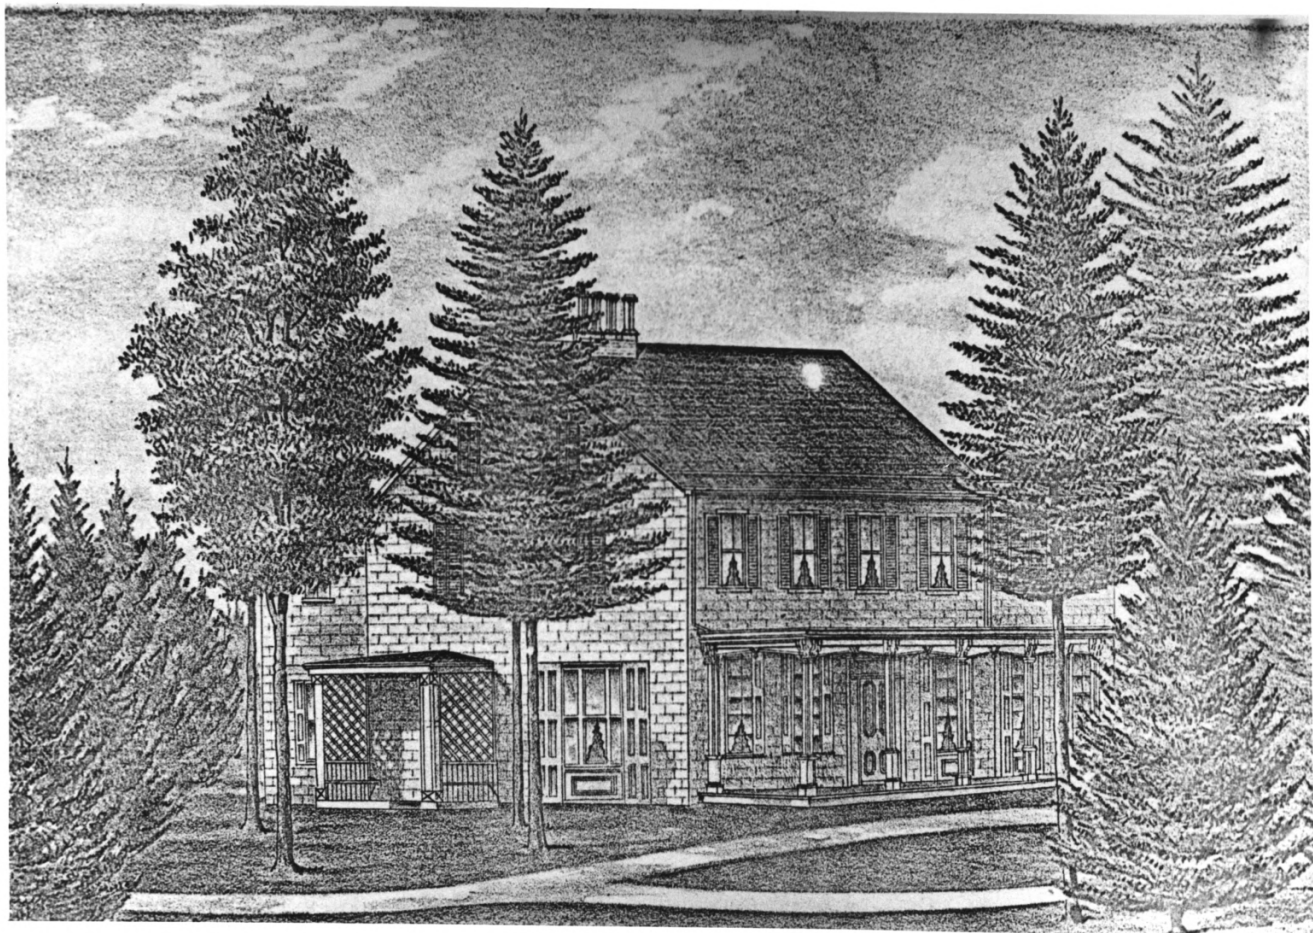

Green Hill Farm--barn

#1

Burlington Township

Burlington County, New Jersey

camera facing north

1-7-1981, N.J. Office of
Historic Preservation

Photo by Joan Gearren

Green Hill Farm--manager's house
Burlington Township
Burlington County, New Jersey
camera facing east
1-7-1981, N.J. Office of
Historic Preservation

#2

Photo by Joan Gearren

Green Hill Farm--packing house
Burlington Township
Burlington County, New Jersey
camera facing northeast
1-7-1981, N.J. Office of
Historic Preservation

#3

Photo by Joan Gearren

Green Hill Farm-- ice house
Burlington Township
Burlington County, New Jersey
camera facing south
1-7-1981, N.J. Office of
Historic Preservation

#4

Photo by Joan Gearren

Reference; Combination Atlas
Map of Burlington County, New
Jersey. J.D. Scott, Philadel-
phia, 1876. Caption beneath
the drawing reads, "Green Hill
Stock Farm. Property of
Chas. S. Taylor, Burlington
Tp., Burlington Co., NJ."

Green Hill Farm
Burlington Township
Burlington County, New Jersey

Green Hill Farm--main house
Burlington Township
Burlington County, New Jersey
camera facing west
1-7-1981, N.J. Office of
Historic Preservation