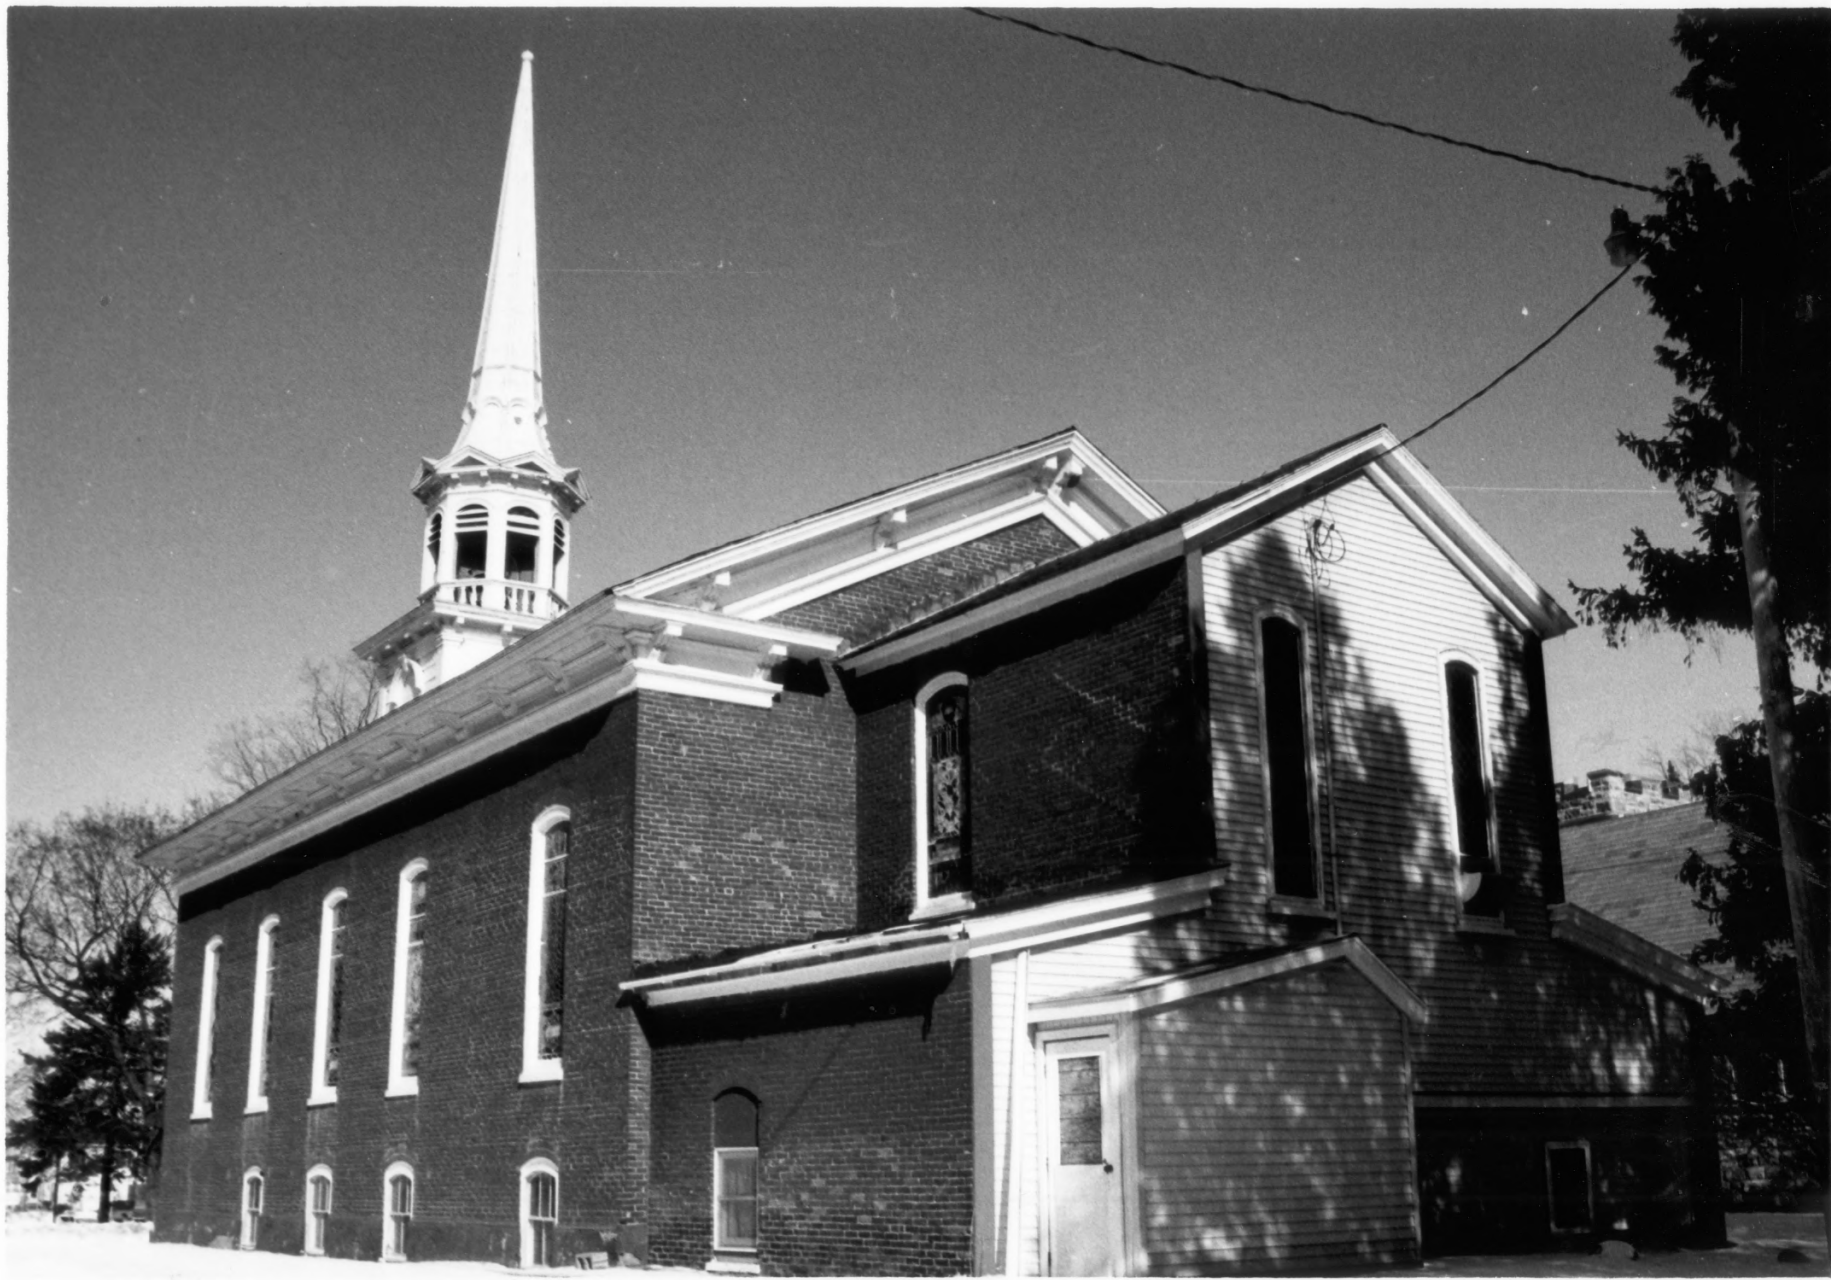

First Congregational Church of Swanton
Swanton, Franklin County, Vermont

917-A-3 #0

Credit: Ann M. Lattinville

Date: April 29, 1997

Negative at VT Division for Historic Preservation

View looking SW, front of church, street scene

Photo 1.

First Congregational Church of Swanton
Swanton, Franklin County, Vermont

Credit: Ann M. Lathinville

Date: April 29, 1997

Negative at VT Division for Historic Preservation

View looking SW - front to east facades

Photo #2

97-3-2

First Congregational Church of Swanton
Swanton, Franklin County, Vermont

Credit: Ann M. Lattinville

Date: April 29, 1997

Negative at VT Division for Historic Preservation

View looking NE - back and west facades