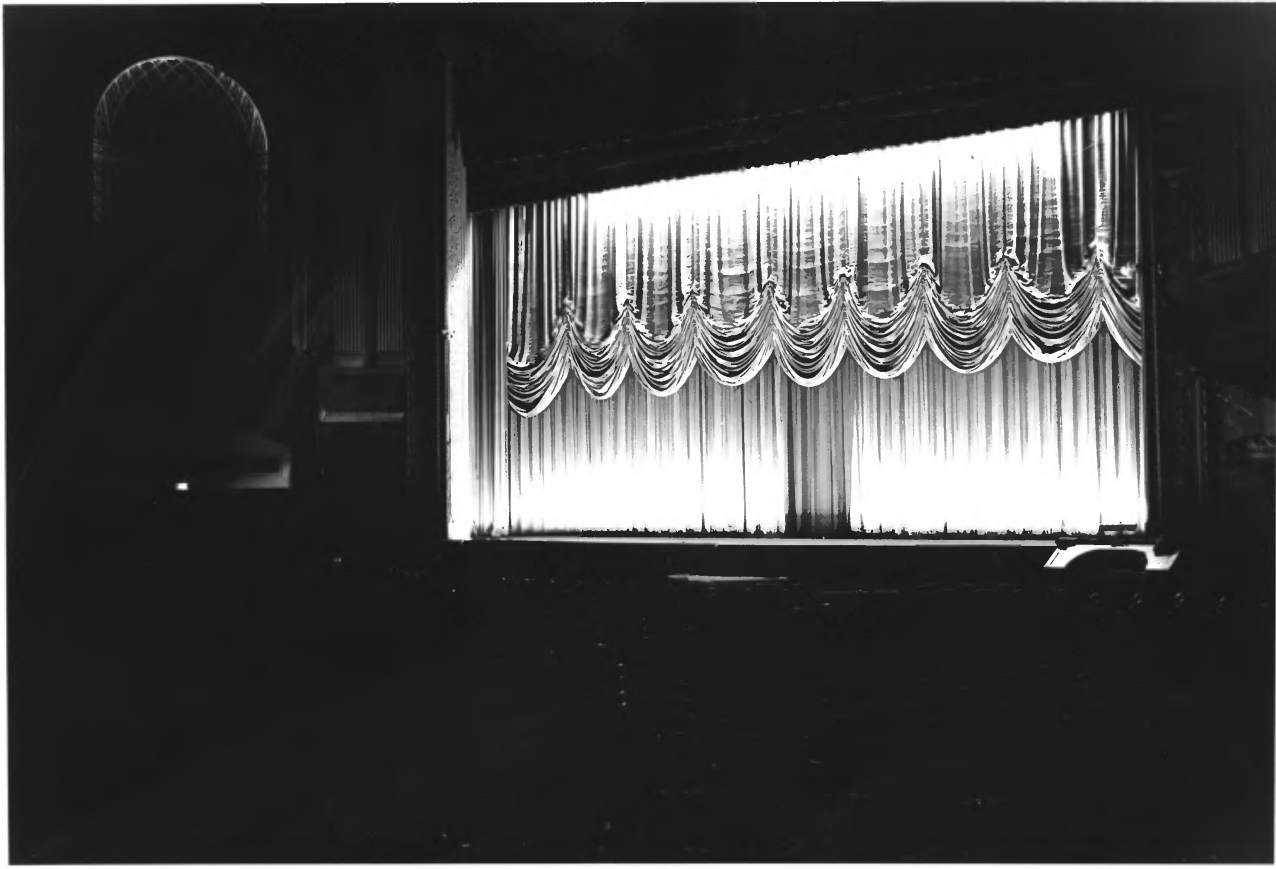

LeRoy Troyer & Associates, Mishawaka
1923 Architect's Rendering
No. 2 of 9

OCT 2 1980

View of stage with watercrest curtain,
— organ grille to left, organ key-desk —
to right

3. Lerner Theatre
Elkhart, Indiana
Terry Herschberger
1980