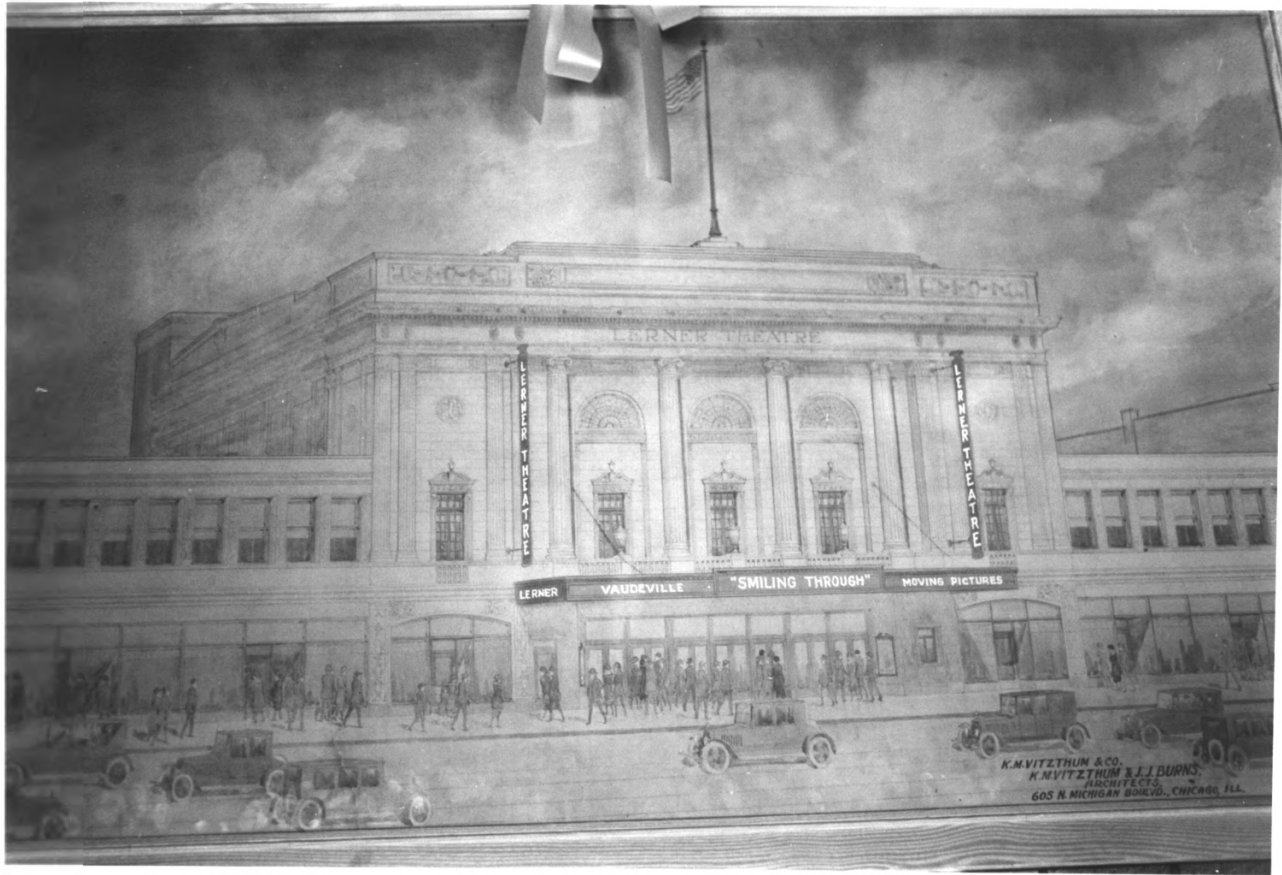

Lerner (Elco) Theatre, June 1980

1. Lerner Theatre
Elkhart, Indiana
Terry Herschberger
1980

Elkhart Co.

LeRoy Troyer & Associates, Mishawaka
Main facade (west), looking north and
east; No. 1 of 9

OCT 2 1980