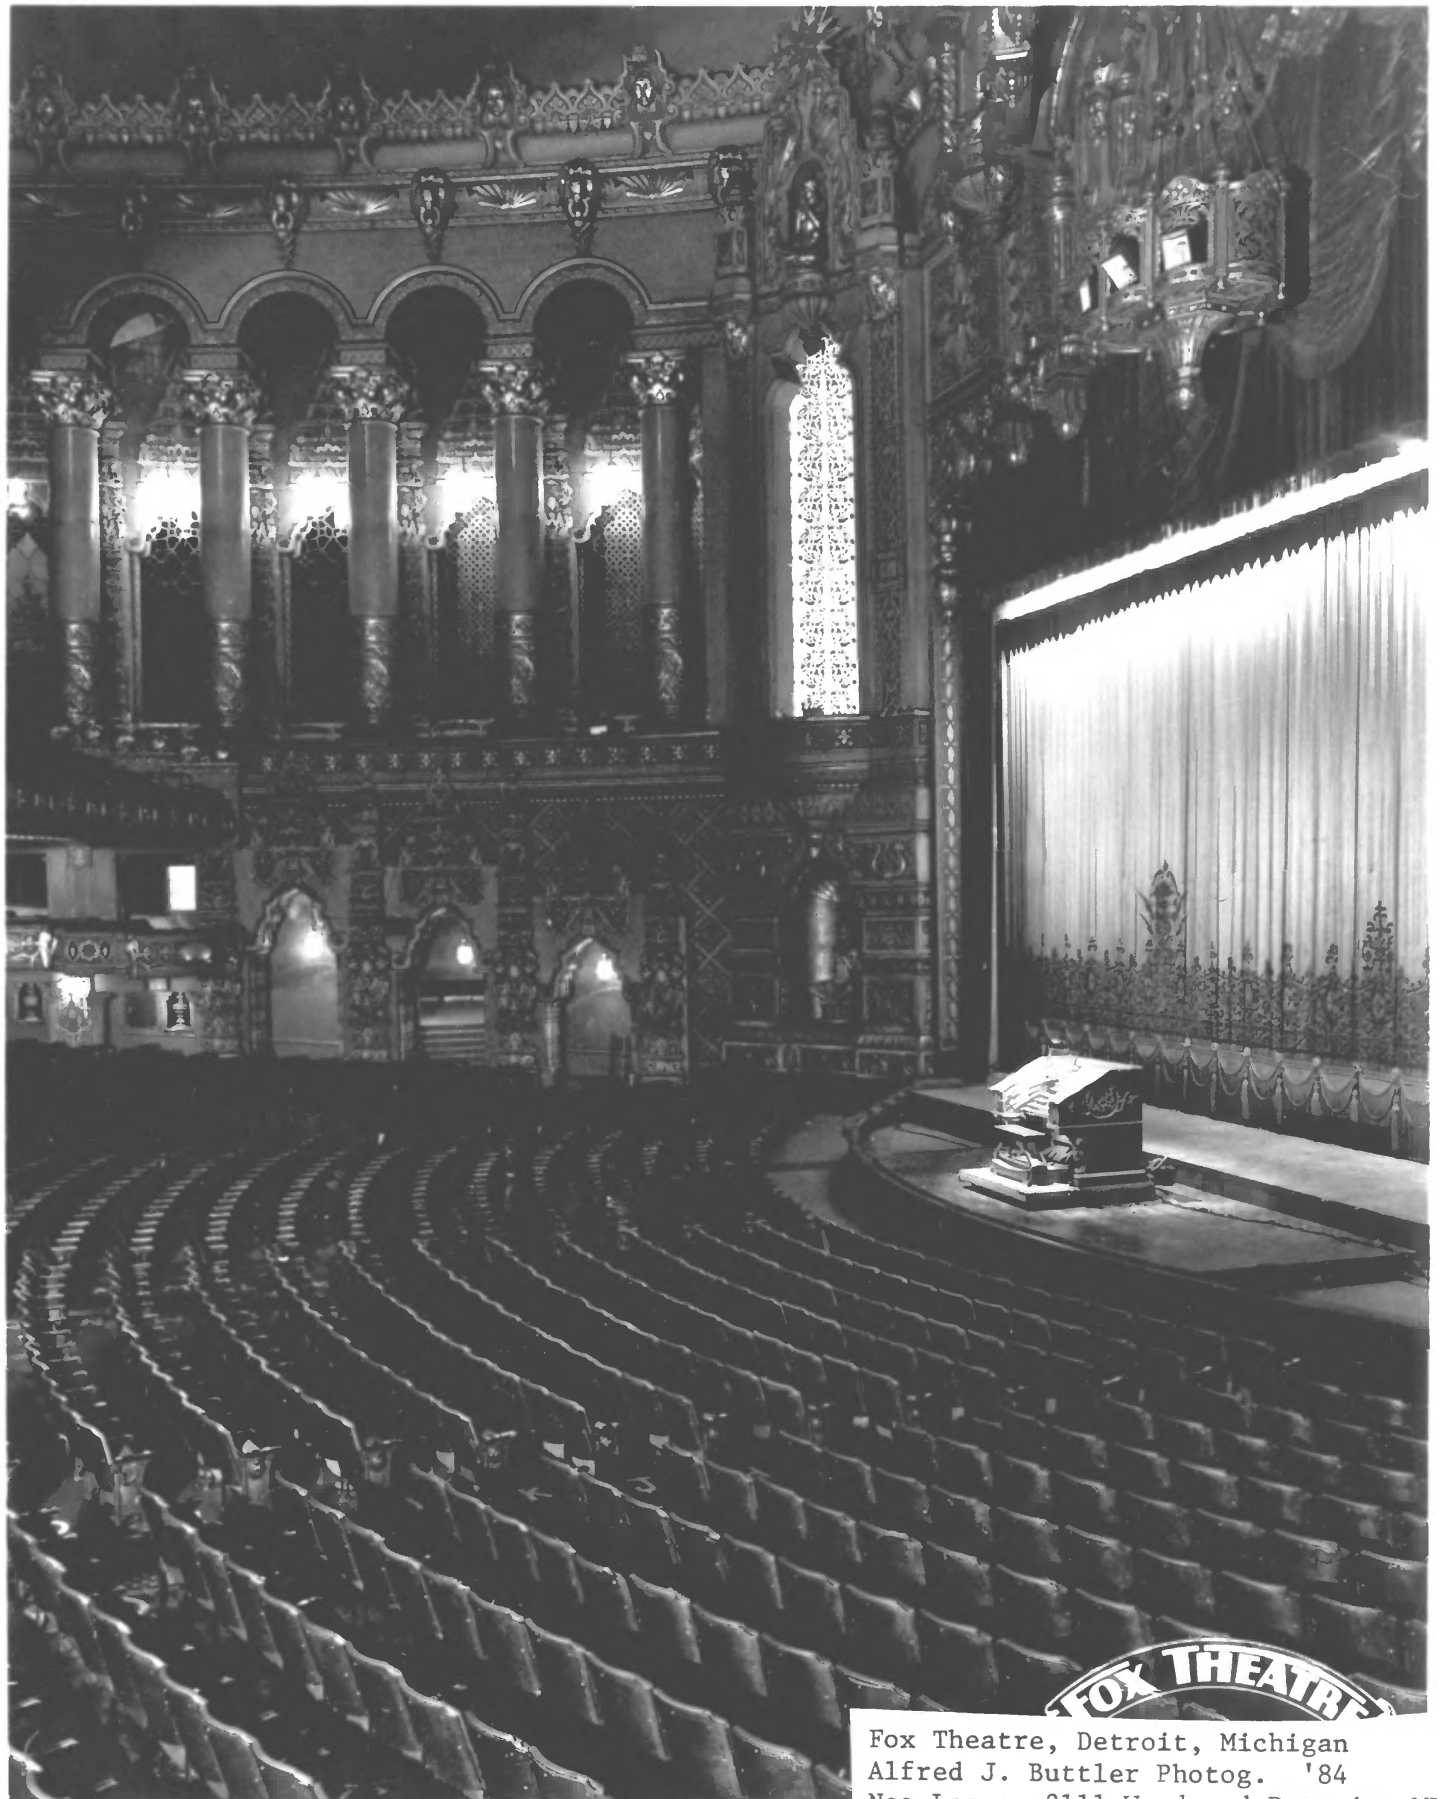

FOX THEATRE
Fox Theatre, Detroit, Michigan
Alfred J. Buttler Photog. '84
Neg Loc.: 2111 Woodward Detroit, MI
Suite 910
Looking Southwest toward Stage.

Fox Theatre, Detroit, MI
Alfred J. Buttler Photog. '84
Neg Loc.: 2111 Woodward Detroit, MI 48201
Suite 910
Grand Lobby, with Staircase, North Wall of
Lobby