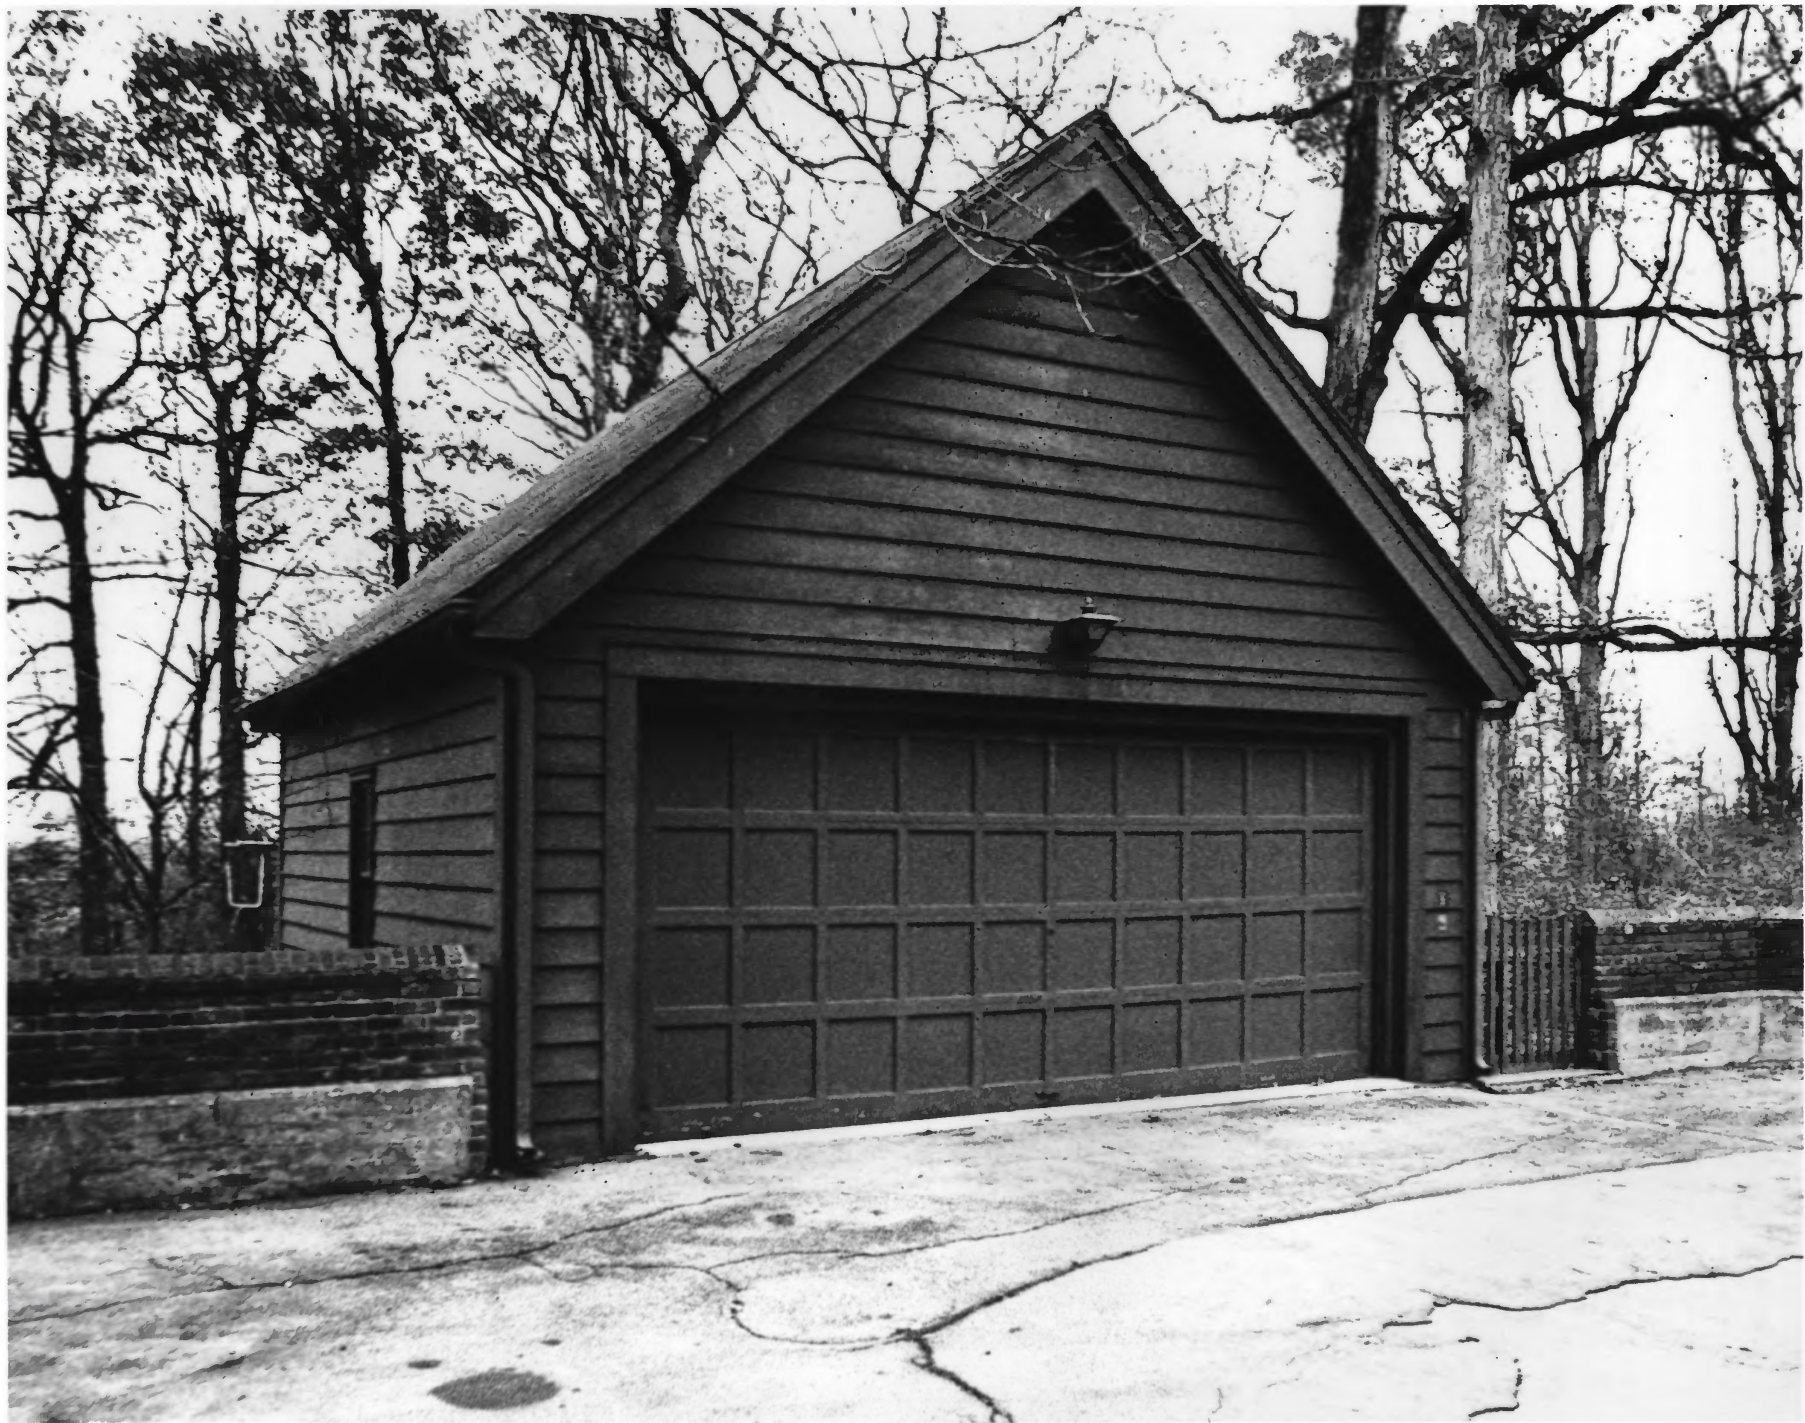

*(L.M.)*  
ROBERT FEUSTEL, RESIDENCE  
Fort Wayne, IN.

*House*  
*Allen Co.*

Photo 1 of 19  
Facade from the Northwest

**OCT 6 1980**

Photographer & Negative Loc.:  
Craig Leonard  
Bluffton, IN.  
1979

**NOV 7 1980**

*K.M.*  
ROBERT FEUSTEL, RESIDENCE  
Fort Wayne, IN.

*House*  
*Allen Co.*

Photo 2 of 19

Rear elevation from the South

OCT 6 1980

Photographer & Negative Loc.:  
Craig Leonard  
Bluffton, IN.  
1979

NOV 7 1980

*L.M.*  
ROBERT FEUSTEL, ~~RESIDENCE~~  
Fort Wayne, IN.

*House*  
*Allen Co.*

Photo 3 of 19  
Modern garage

NOV 7 1980

Photographer & Negative Loc.:  
Craig Leonard  
Bluffton, IN.  
1979

OCT 6 1980

*M.*  
ROBERT FEUSTEL, RESIDENCE  
Fort Wayne, IN.