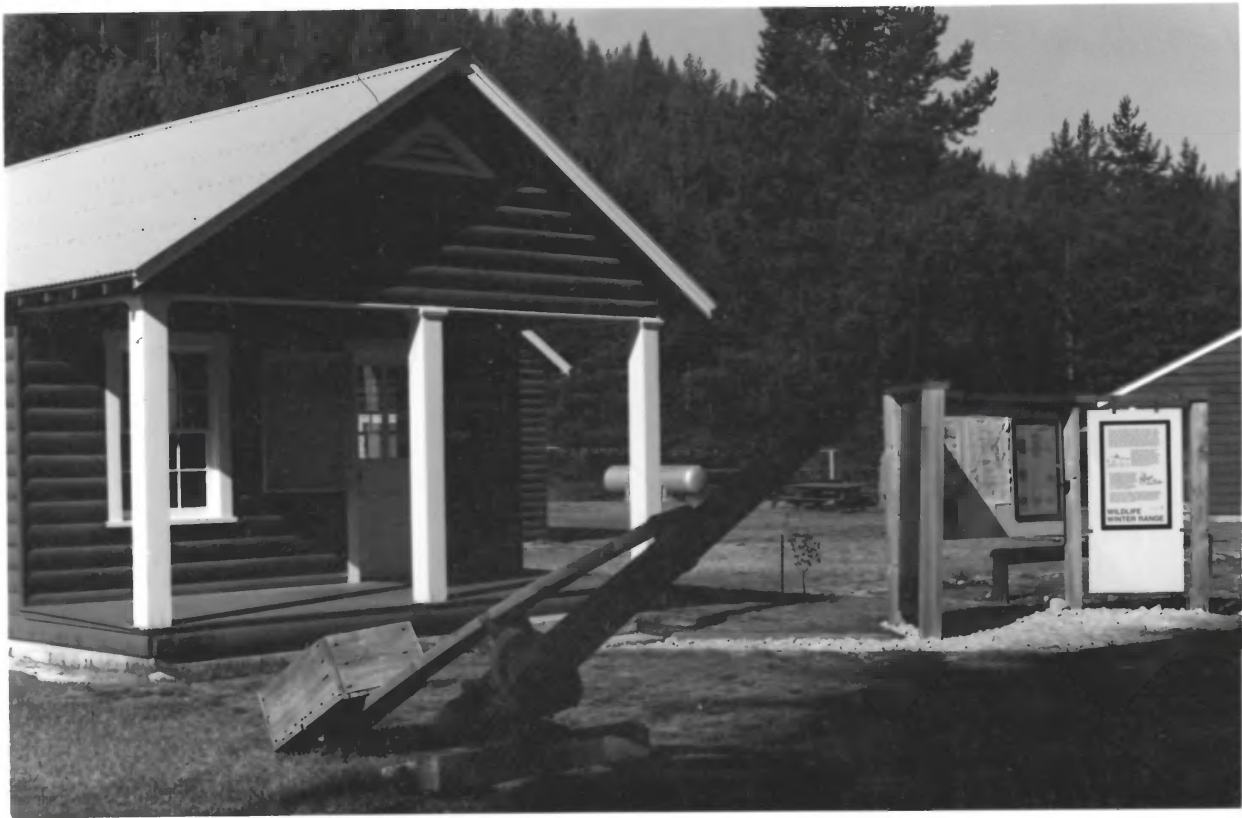

1/5 Warren Guard Station  
Idaho County, Idaho  
Payette National Forest (PNF)

Larry Kingsbury

July 22, 1993

Negatives on file at the Supervisor's Office

PNF, McCall, ID.

Facing south at the north elevation

Photograph 1

2/5 Warren Guard Station  
Idaho County, Idaho  
Payette National Forest (PNF)

Larry Kingsbury

July 22, 1993

Negatives on file at the Supervisor's Office

PNF, McCall, ID.

Facing Southwest

Photograph 2