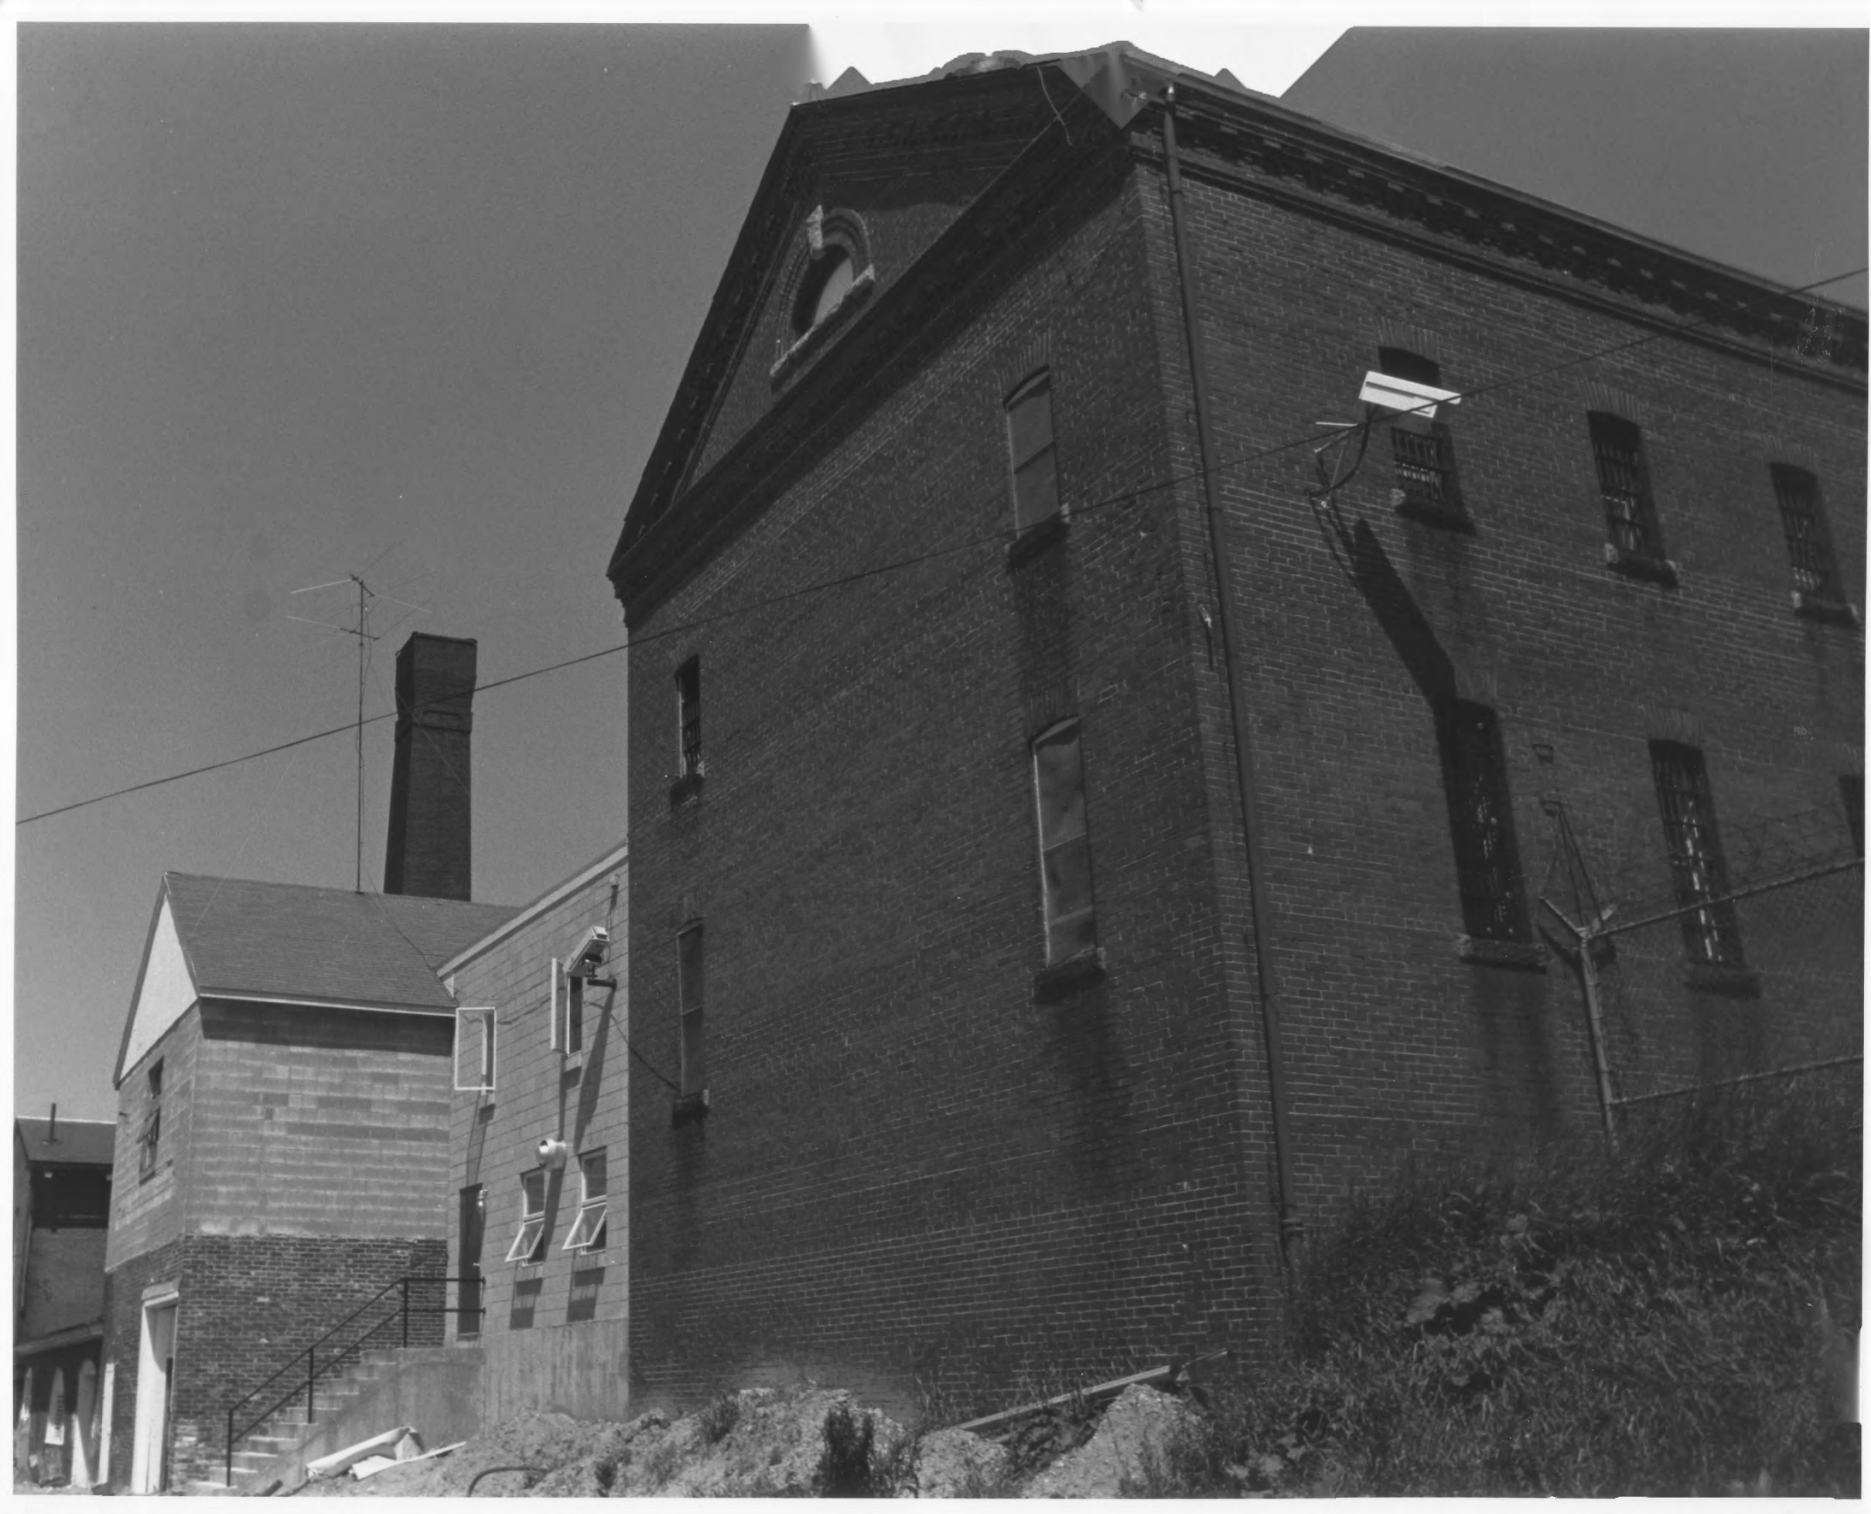

FEB 25 1981

Negative with: County Land Manager

Description: Jail and House of Corrections, showing new addition

Photographer facing N NE E SE S SW W NW

Photo Date: June, 1979

Photo Number 13 of 14

2C

NATIONAL REGISTER OF HISTORIC PLACES PROPERTY PHOTOGRAPH FORM: NEW HAMPSHIRE NOV 27 1979