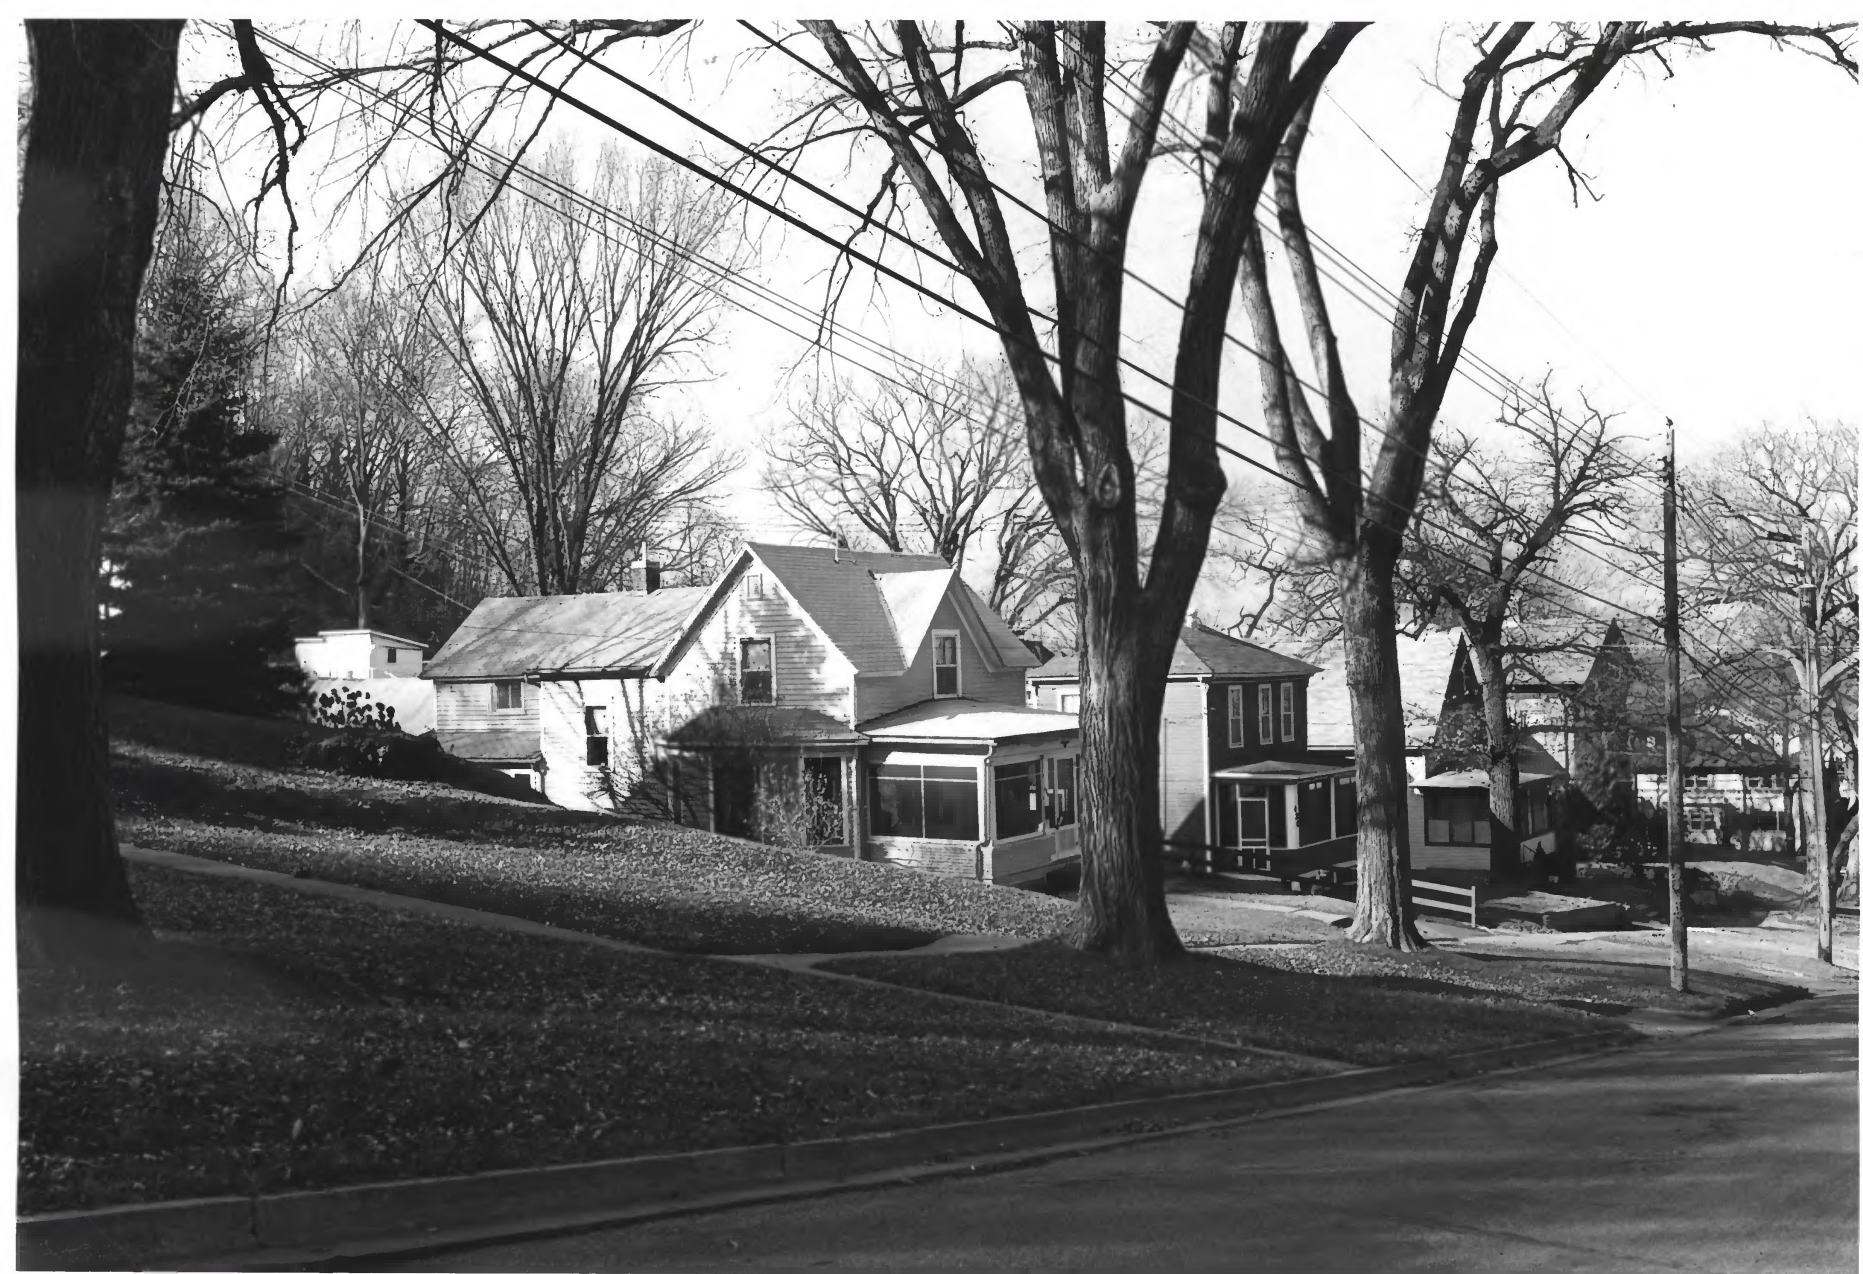

Red Wing Residential Historic District
Streetscape: North side, 1100 block
West 3rd Street

Red Wing, MN; Goodhue County

Britta Bloomberg

1981

Minnesota Historical Society, 690

Cedar Street, St. Paul, MN 55101

Northwest

04762/2

Red Wing Residential Historic District
Streetscape, west side - 400 block
of Pine Street

Red Wing, MN; Goodhue County

Britta Bloomberg

1981

Minnesota Historical Society, 690

Cedar Street, St. Paul, MN 55101

Northwest

04761/2

BENT ST.

EXP 153

Red Wing Residential Historic District

Streetscape: West side, 500 block

Dakota Street

Red Wing, MN; Goodhue County