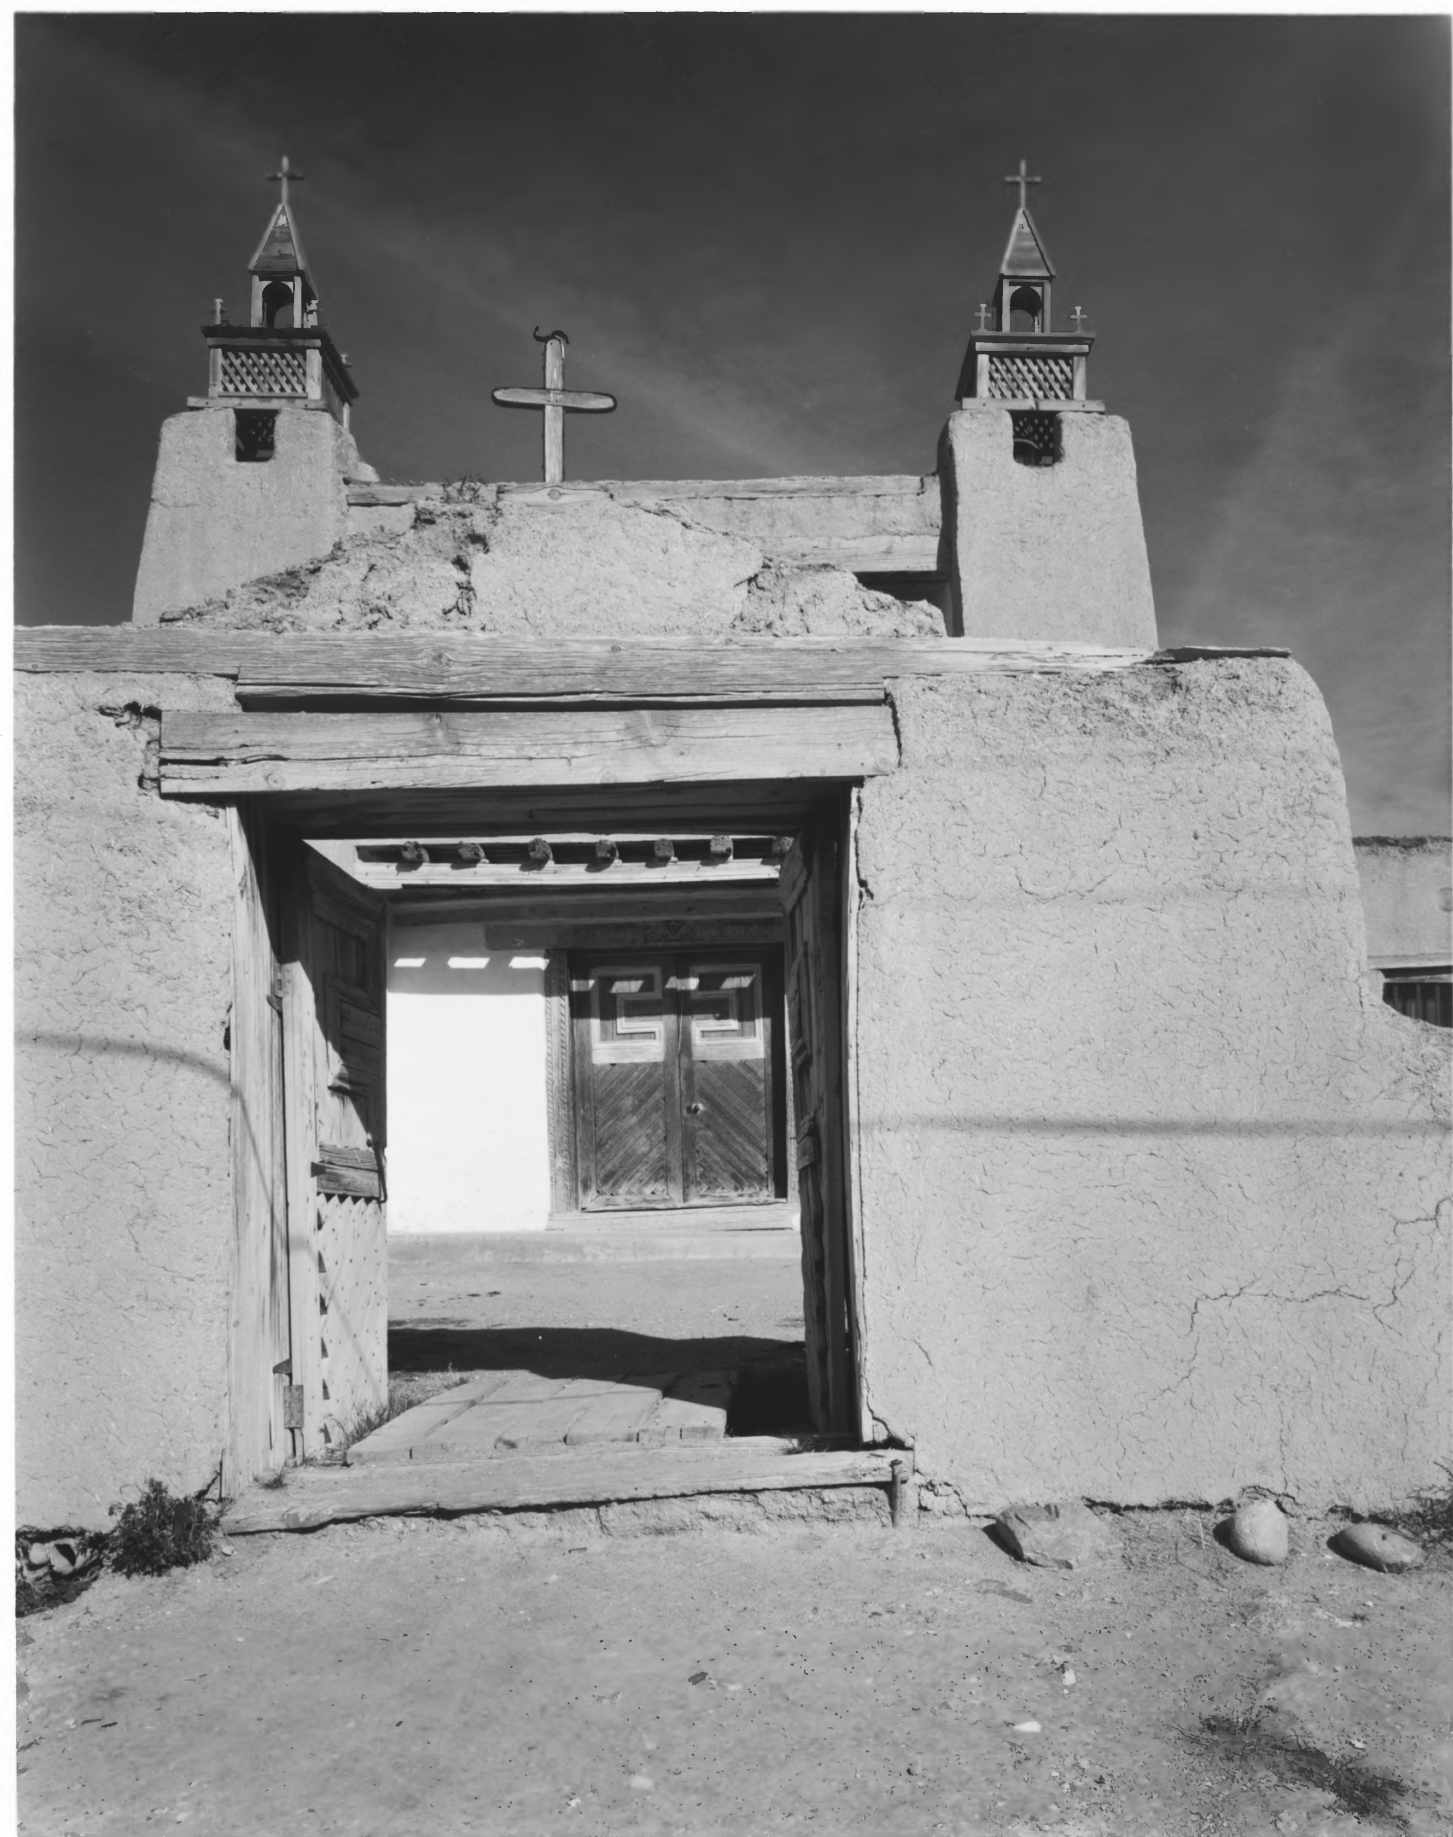

Negative No. 4790

Subject Las Trampas Plaza: Houses on south side near southwest corner

Date Mar. 25, 1968 Locality Las Trampas, New Mexico By Charles W. Snell

Negative No. 4789

Subject Las Trampas Plaza: Houses on West Side at Northwest Corner

By Charles W. Snell

Negative No. 4788

Subject Las Trampas Plaza: House on south side and southeast corner

Date Mar. 25, 1968 Locality Las Trampas, New Mexico By Charles W. Snell

W 5-7-14

Las Trampas, New Mexico

San Jose de GRACIA

CHURCH

11/80

(FROM  
SOUTH)