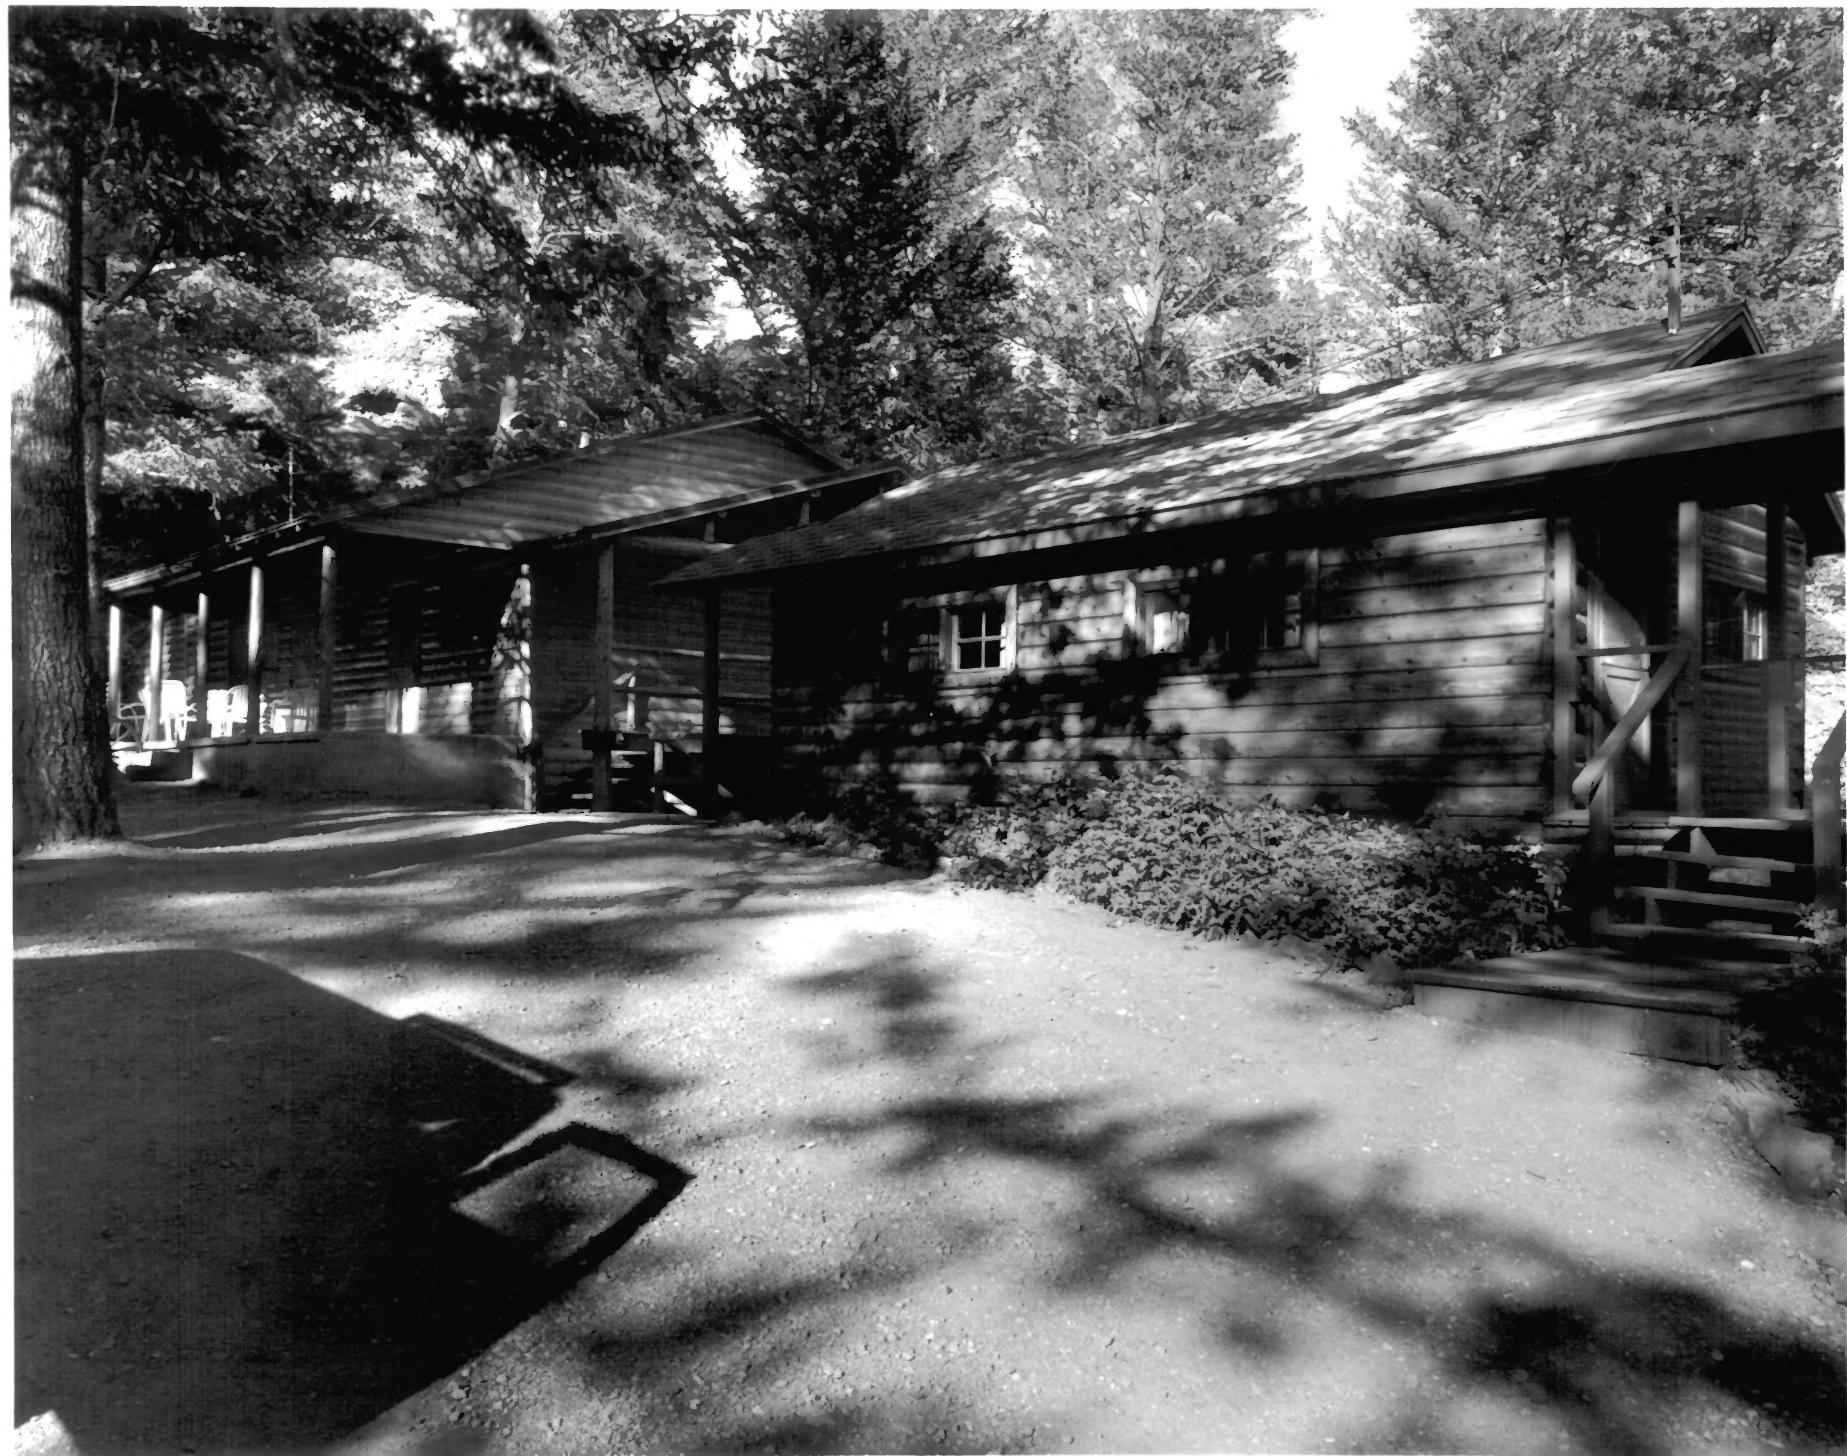

View is NNW looking at (south) front & (East)  
Side of the Lodge

Photographer: Richard Collier

7-13-1999

Goff Creek Dude Ranch

Located on Hwy. 14/16/20 west of Cody, Wyoming.

Park County

view is east (looking at (west) front of shed

Goff Creek Dude Ranch

Located on Hwy 14/16/20 west of Cody, Wyoming

Park County

View, is west looking at (east) front of Cabin

Photographer: Richard Gillier

7-13-1999

Goff Creek Dude Ranch

Located on Hwy. 14/16/20 West of Cody, Wyoming

Park County

View is WNW looking at (east) front of cabins

Photographer: Richard Collier

7-13-1999

Goff Creek Dude Ranch

Located on Hwy 14/16/20 West of Cody, Wyoming

Park County

View is NNW.

View is west, looking at (west) front of cabin  
photographer: Richard Collier