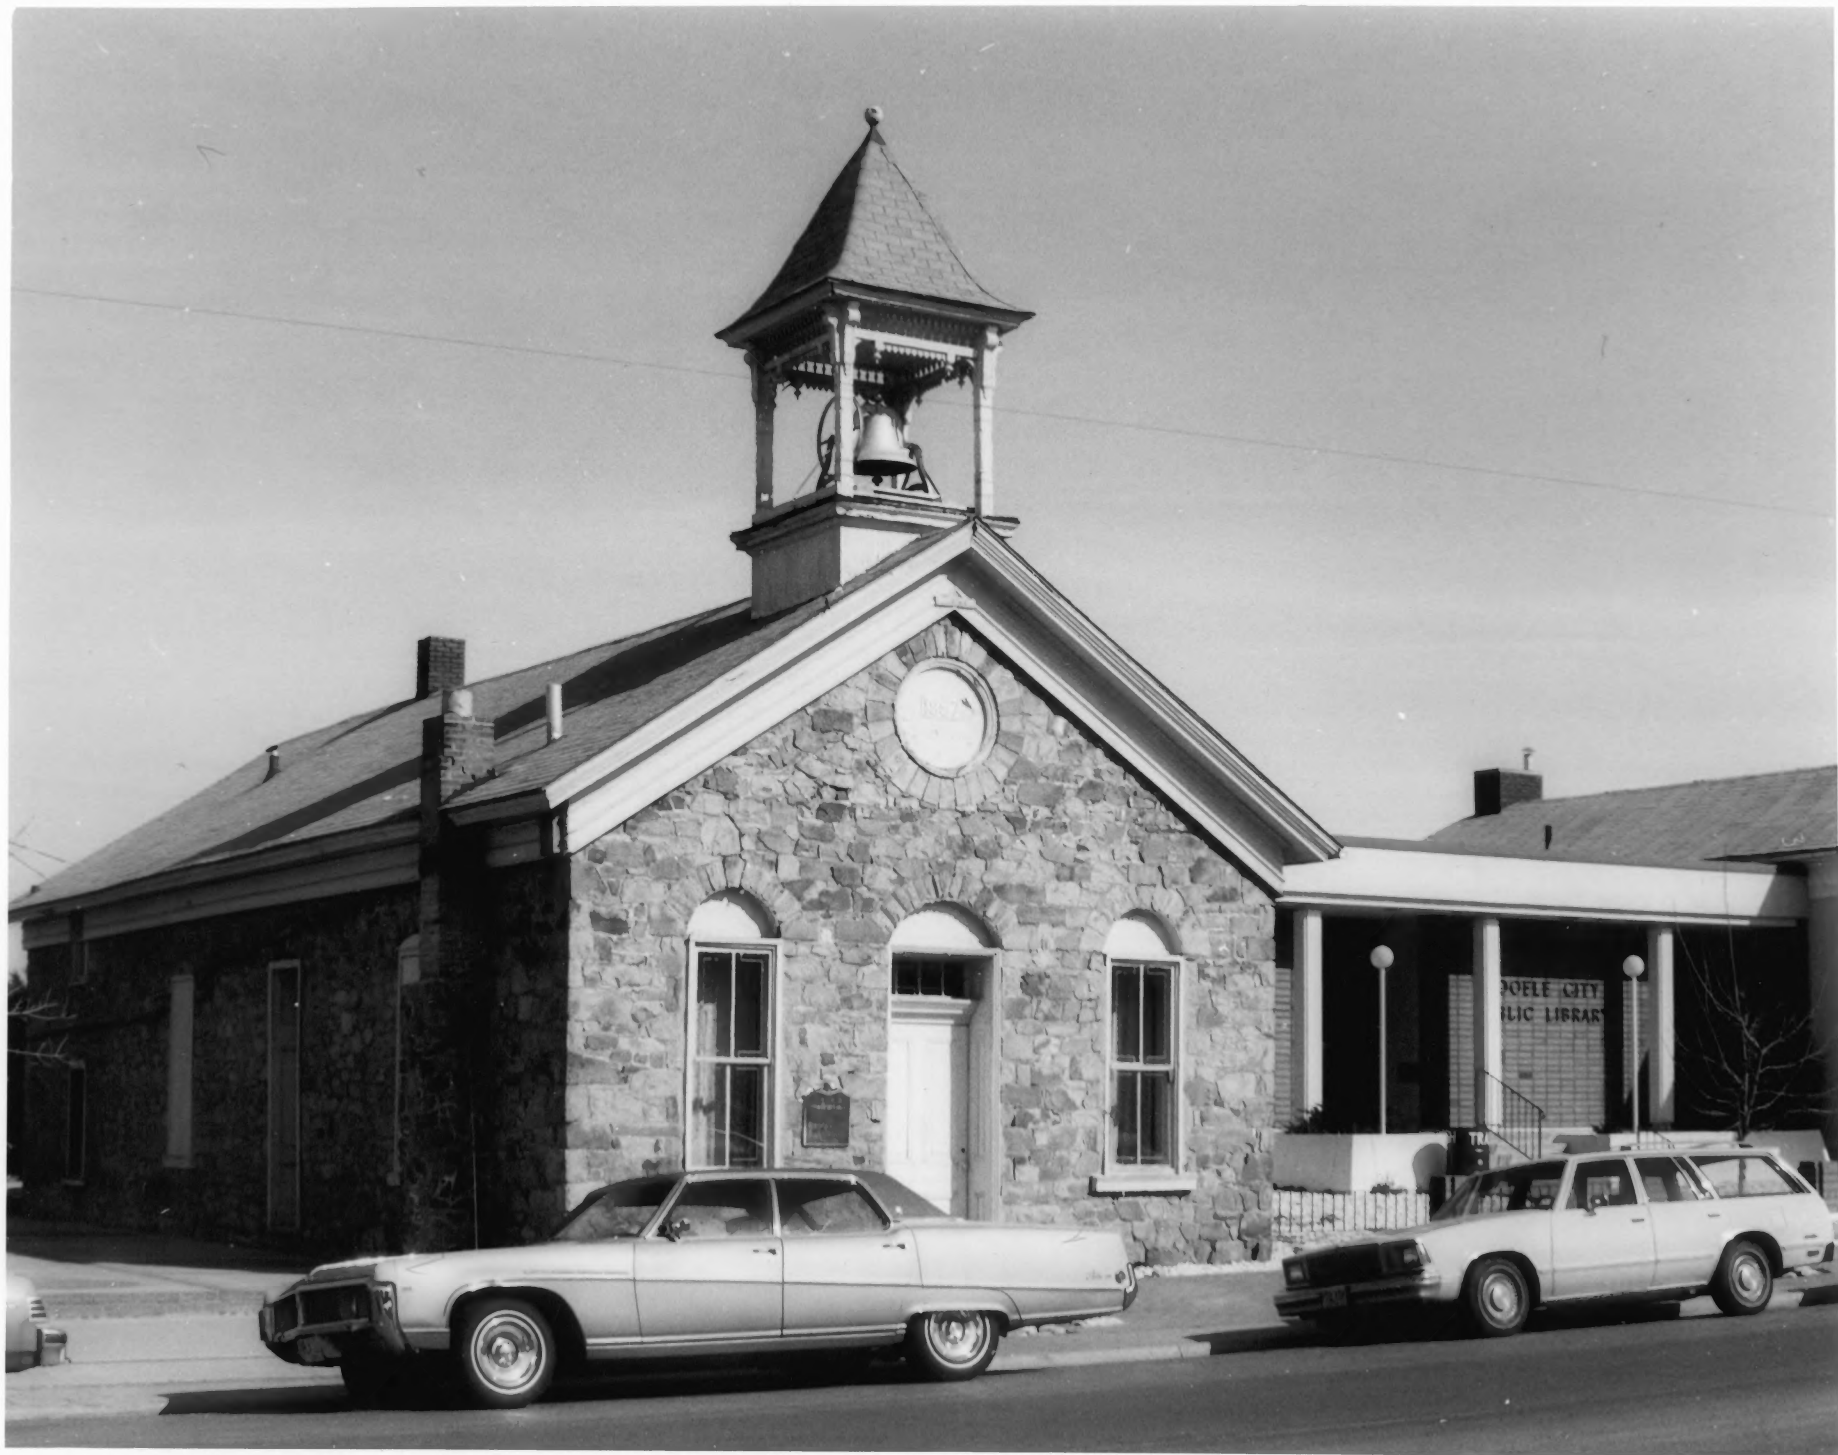

1857

TRASH

Tooele County Courthouse and City Hall

Tooele, Tooele County, Utah

Southeast Facade

Photo by Phil Notarianni, 2/23/83

Neg. Utah State Historical Society

1867

PEOPLE CITY
PUBLIC LIBRARY

Tooele County Courthouse and City Hall
Tooele, Tooele County, Utah
Southwest Facade
Photo by Phil Notarianni, 2/23/83
Neg. Utah State Historical Society