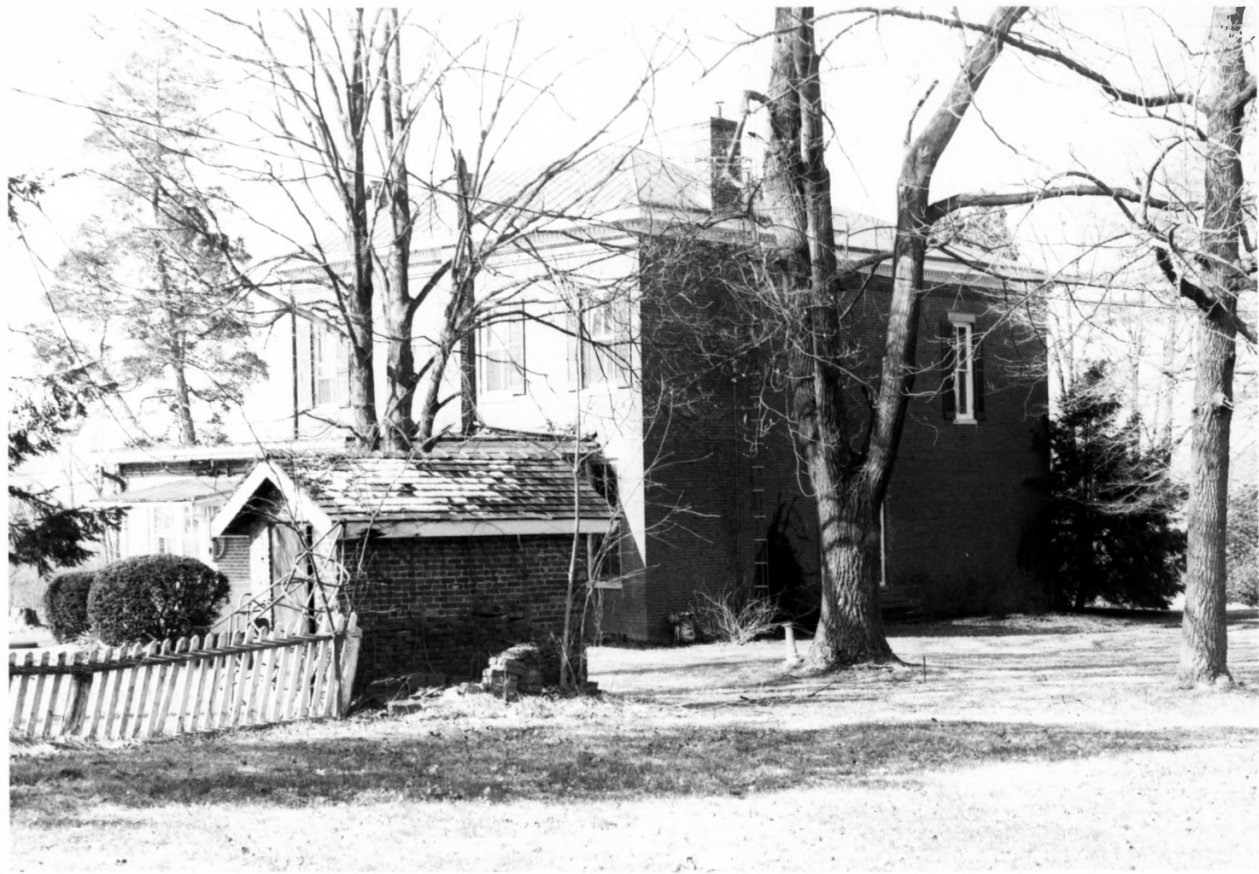

HISTORIC RESOURCES OF CLOVERPORT
Breckinridge County, Kentucky
William Gus Johnson
KY Heritage Council, Frankfort
February, 1983

Photo #47

West view of Skillman House.

HISTORIC RESOURCES OF CLOVERPORT
Breckinridge County, Kentucky
William Gus Johnson
KY Heritage Council, Farnkfort
February, 1983

Photo #46

Northwest view of Skillman House.

HISTORIC RESOURCES OF CLOVERPORT
Breckinridge County, Kentucky
William Gus Johnson
KY Heritage Council, Frankfort
February. 1983

Photo #48

Southeast view of Skillman House.

Photo #50

Northwest view of main entrance,
Skillman House.