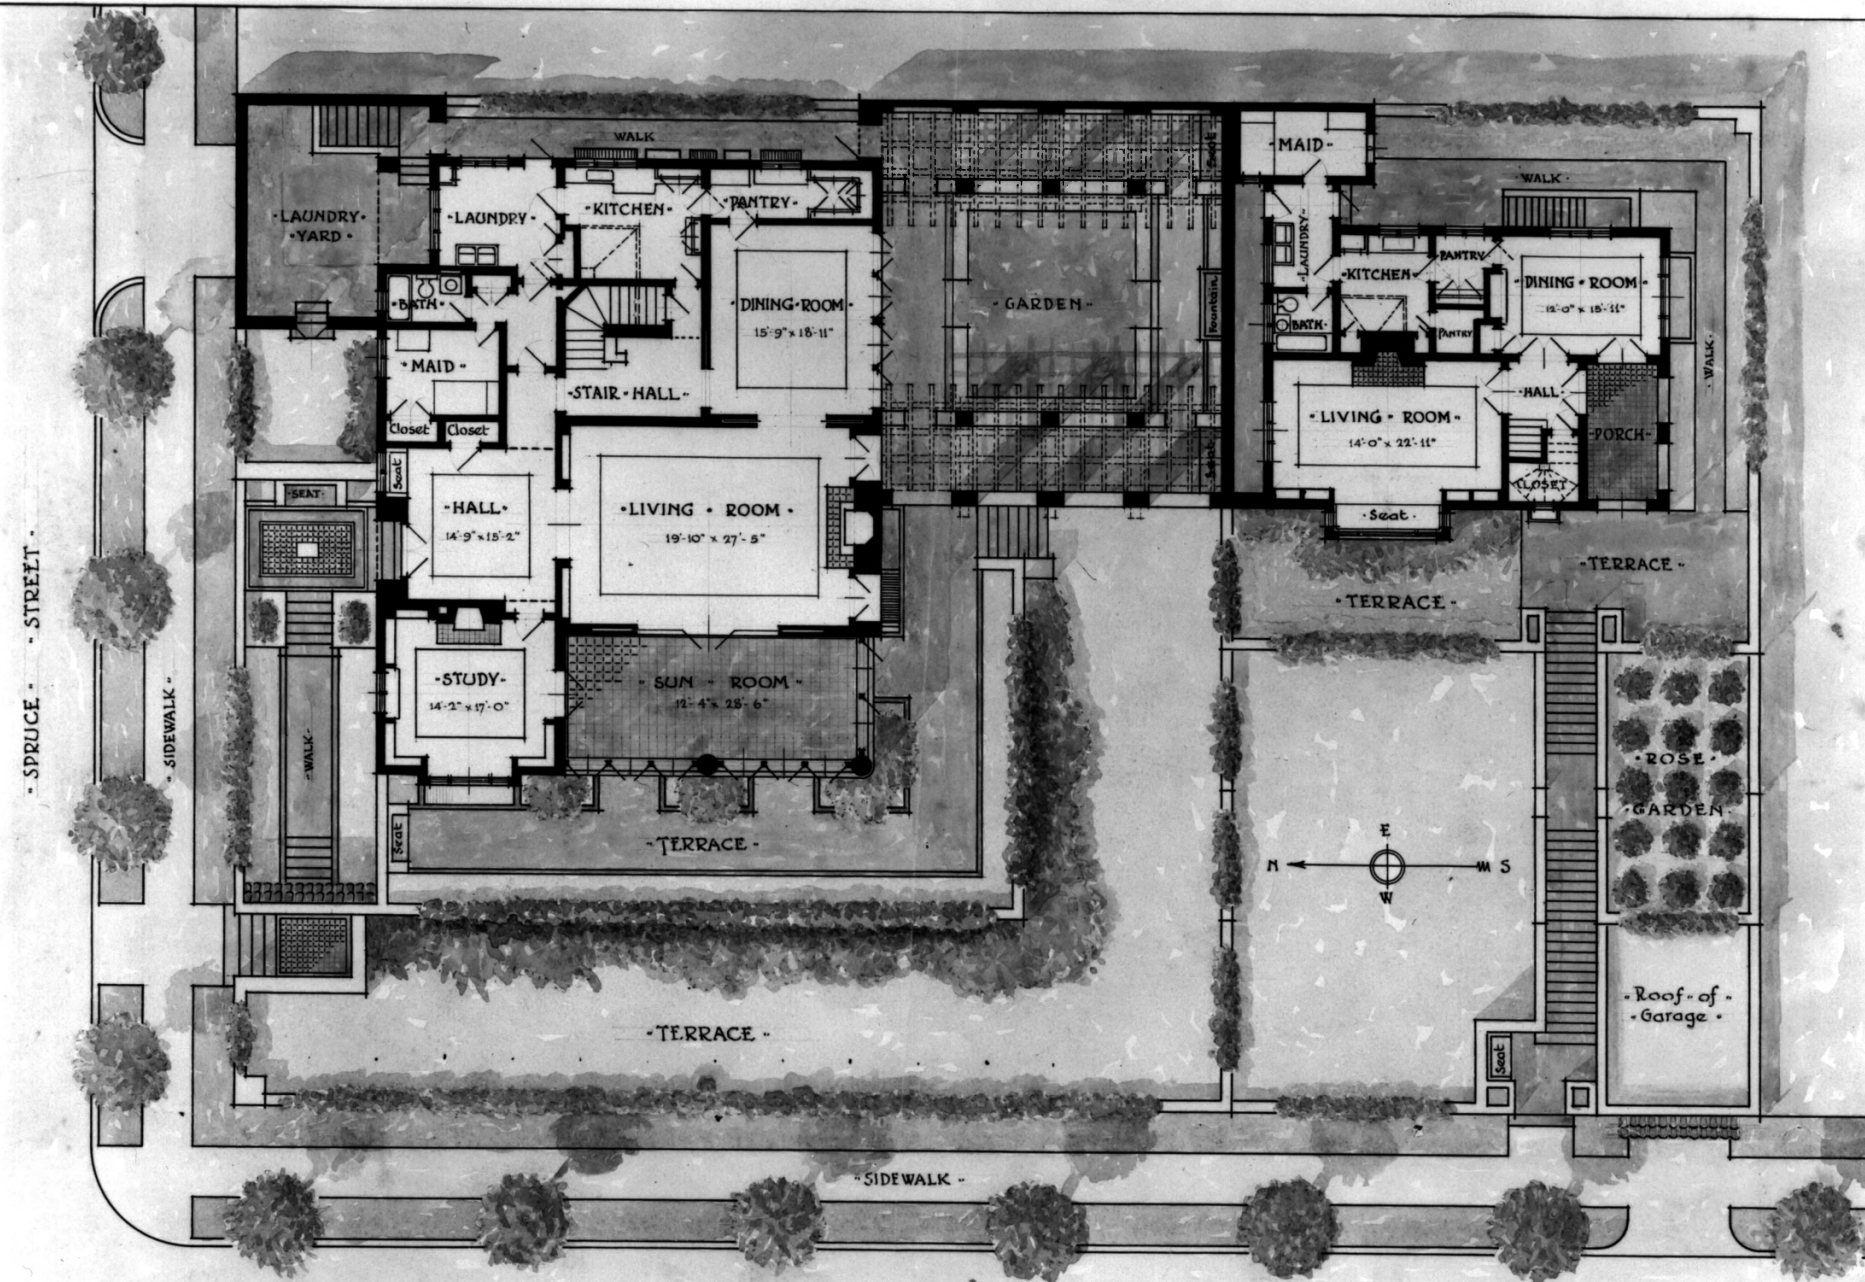

84:14876

1. A. H. Sweet Residence
2. 435 W. Spruce St., San Diego, CA
3. Herbert Fitch
4. c. 1915
5. San Diego Historical Society
6. Northwest side
7. Photograph 1 of ~~17~~ 21

84:14876-1A

1. A. H. Sweet Residence
2. 435 W. Spruce St., San Diego, CA
3. Herbert Fitch
4. c. 1915
5. San Diego Historical Society
6. Southwest side
7. Photograph 2 of ~~19~~ 21

- SPRUCE - STREET -

- SIDEWALK -

- SIDEWALK -

- CURLEW - STREET -

- RESIDENCE - AND - COTTAGE -
 - FOR - MR. - A. - H. - SWEET - - SAN - DIEGO - CAL. -
 - M. - F. - AD. - AND - DE. - G. - V. - ARCHITECTS -

85:15655

1. A. H. Sweet Residence
2. 435 W. Spruce St., San Diego, CA
3. Original presentation sketch
4. c. 1914
5. San Diego Historical Society
6. Site plan
7. Photograph 3 of ~~17~~ 21

84:14876-18

1. A. H. Sweet Residence
2. 435 W. Spruce St., San Diego, CA
3. Herbert Fitch
4. c. 1915
5. San Diego Historical Society
6. Walled garden arcade
7. Photograph 4 of ~~17~~ 21