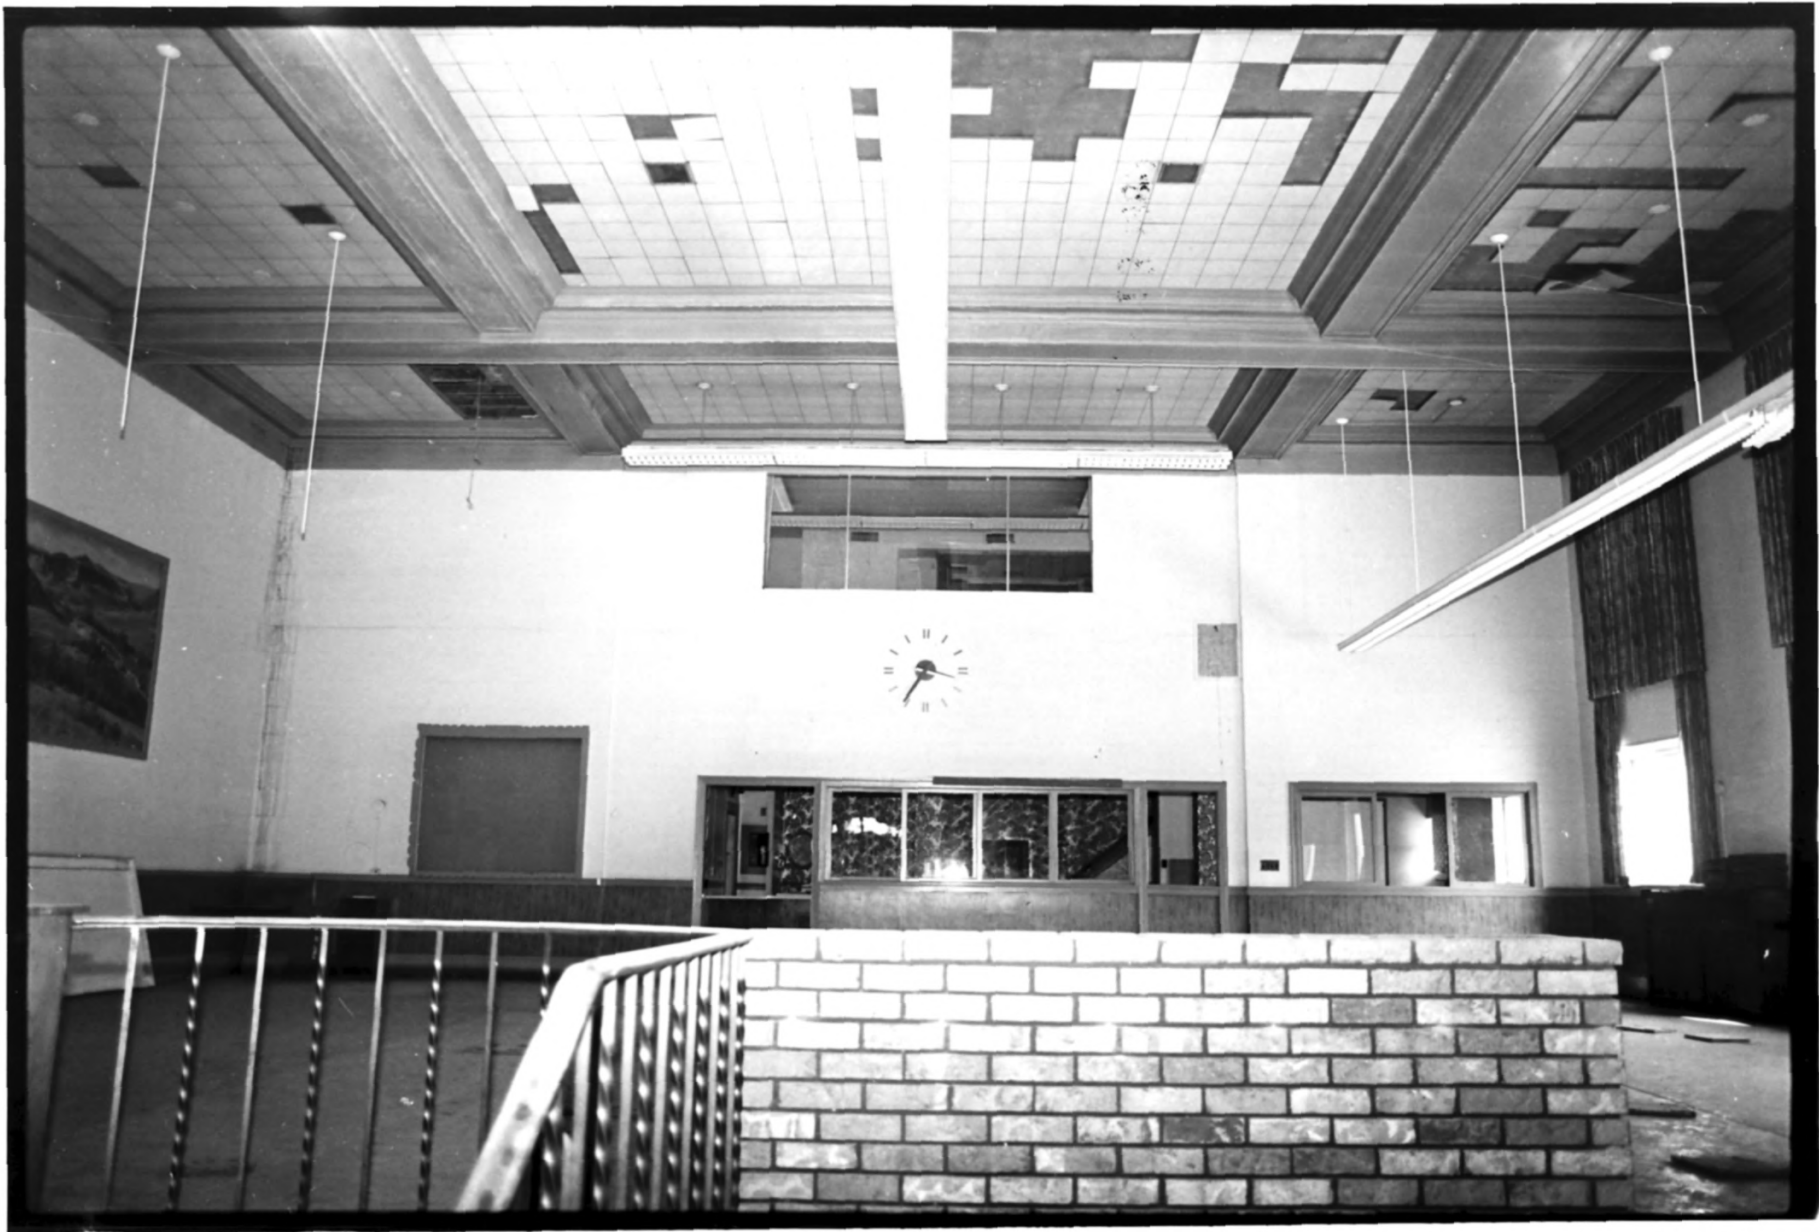

Location of negative: State Historical Society of North Dakota  
North Dakota Heritage Center  
Bismarck, ND 58505

Interior; view of main lobby from east (looking towards  
main entry).

Photo 6 of 9

**SEP 13 1982**