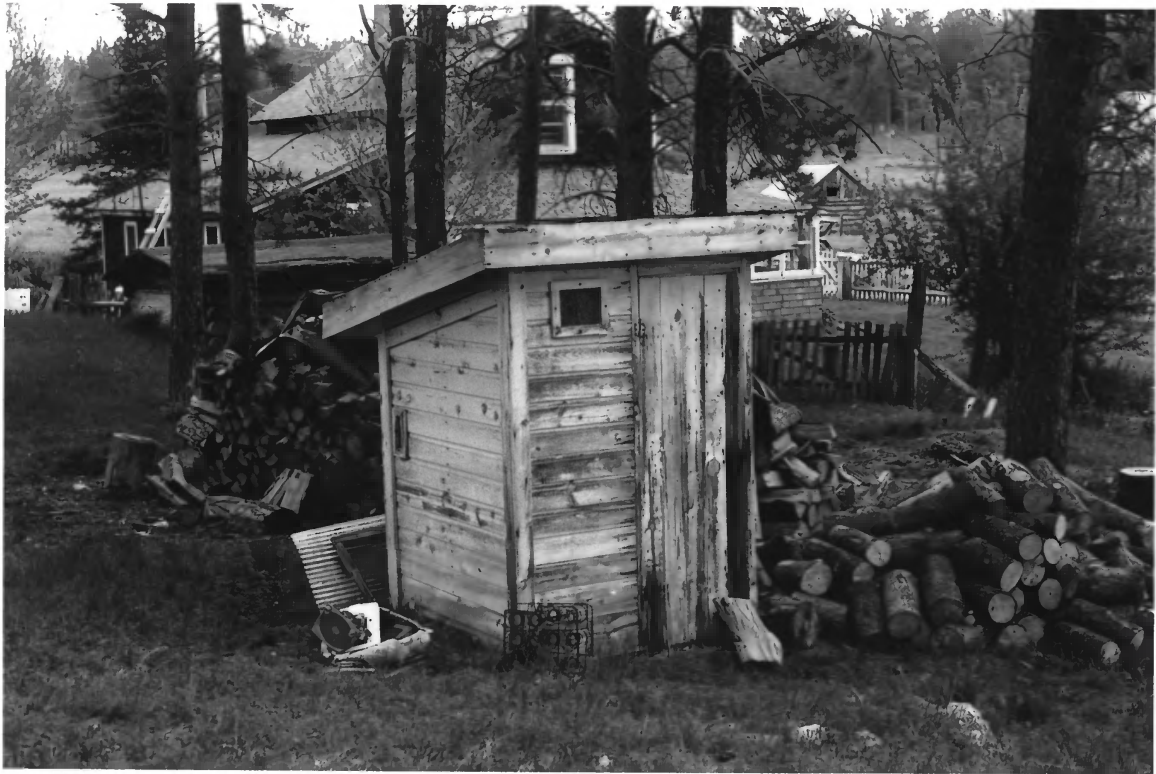

MARIA BAUER HOMESTEAD RANCH, CUSTER COUNTY, SOUTH DAKOTA, NO. 1

MARIA BAUER HOMESTEAD RANCH, CUSTER COUNTY, SOUTH DAKOTA, NO. 2

MARIA BAUER HOMESTEAD RANCH, CUSTER COUNTY, SOUTH DAKOTA, NO. 3

MARIA BAUER HOMESTEAD RANCH, CUSTER COUNTY, SOUTH DAKOTA, NO. 4

MARIA BAUER HOMESTEAD RANCH, CUSTER COUNTY, SOUTH DAKOTA, NO. 5

MARIA BAUER HOMESTEAD RANCH, CUSTER COUNTY, SOUTH DAKOTA, NO. 6

MARIA BAUER HOMESTEAD RANCH, CUSTER COUNTY, SOUTH DAKOTA, NO. 7

MARIA BAUER HOMESTEAD RANCH, CUSTER COUNTY, SOUTH DAKOTA, NO. 8

MARIA BAVER HOMESTEAD RANCH, CUSTER COUNTY, SOUTH DAKOTA, NO. 9