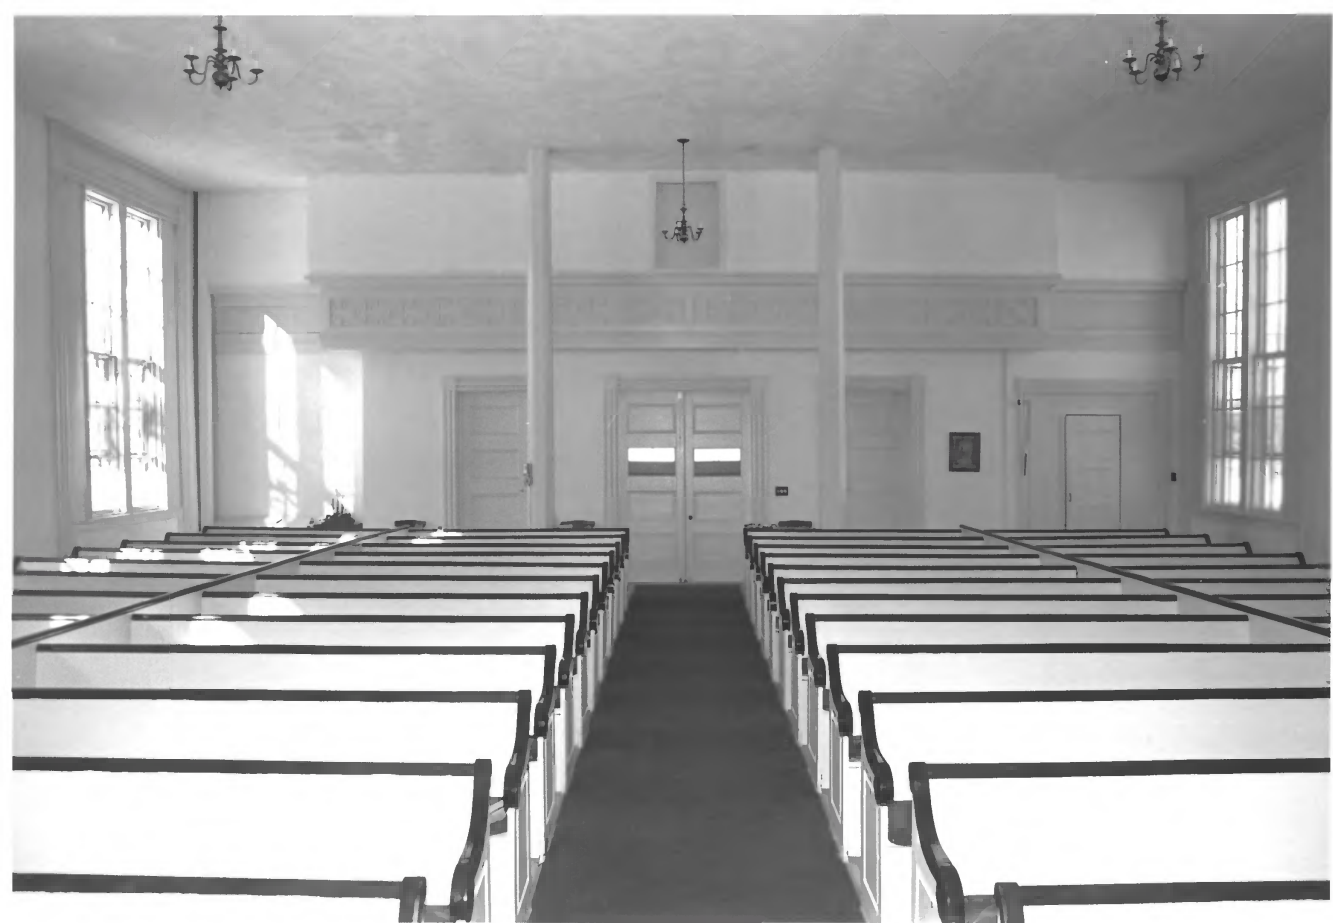

HAMPDEN CONGREGATIONAL CHURCH

HAMPDEN, MAINE

KIRK F. MOHNEY

FEBRUARY, 1987

MHPC

INTERIOR VIEW TO REAR  
OF NAVE

2 OF 2