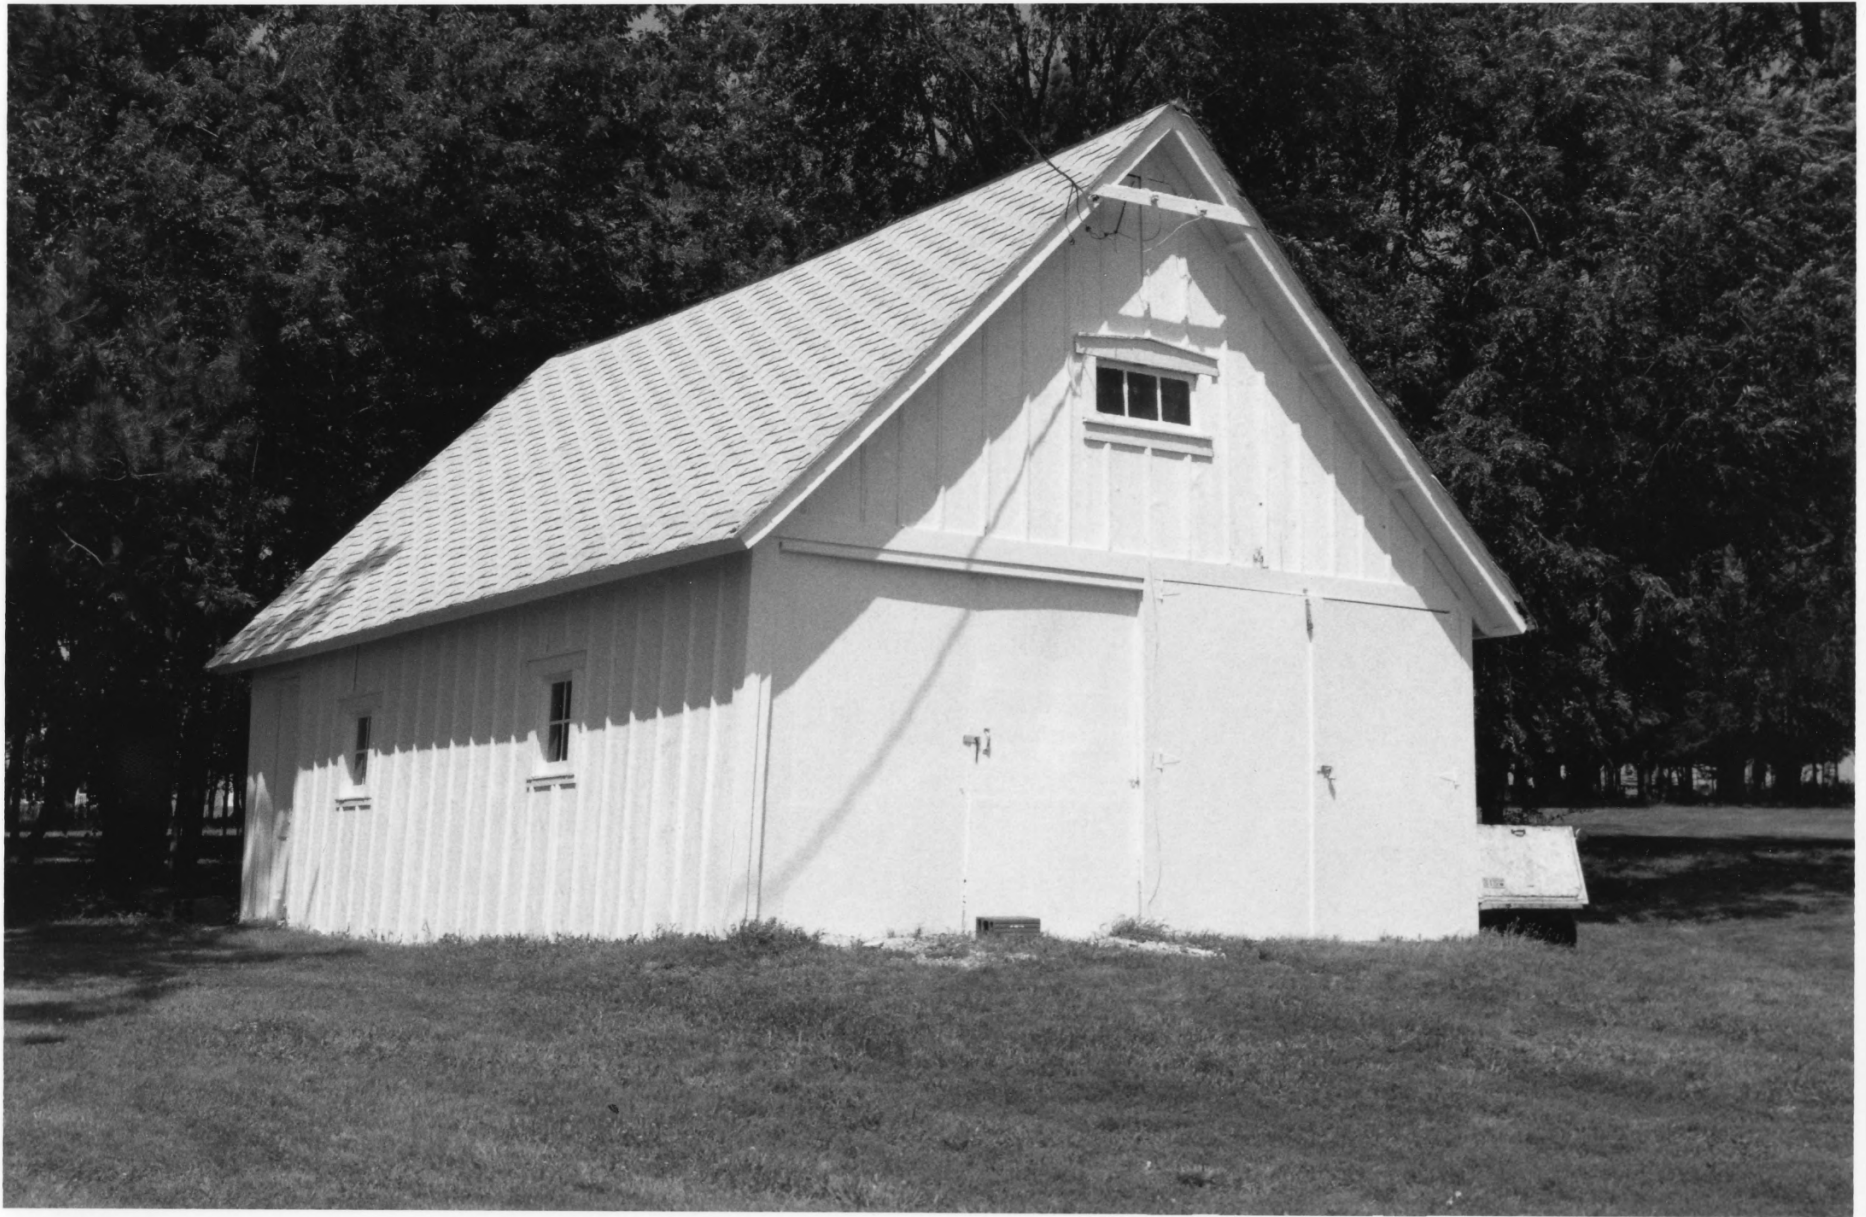

SNOKE FARMSTEAD

NEHBS CC00-025

1566

Rural Cass County, Nebraska

Photo by Carol Aulgren July 1997

NEBRASKA STATE HISTORICAL SOCIETY
(NSHS 9711/1:6)

HOUSE, view looking north

photo # 1

1566

SNOKE FARMSTEAD

NEHBS CC00-025

RURAL CASS COUNTY, NEBRASKA

PHOTO BY CAROL AHLGREN

NEBRASKA STATE HISTORICAL SOCIETY

(NSHS 9711/1:5)

WASH HOUSE, COB HOUSE

VIEW LOOKING WEST

PHOTO # 2

SNOKE FARMSTEAD

NEHBS C600-025

1563

RURAL CASS COUNTY NEBRASKA

PHOTO BY CAROL AHLGREN

NEBRASKA STATE HISTORICAL SOCIETY

(NSHS 9707/2:36)

GARAGE

VIEW LOOKING NORTHWEST

PHOTO # 3

1566

SNOKE FARMSTEAD
NEHBS CC00-025
RURAL CASS COUNTY, NEBRASKA
PHOTO BY CAROL AHLGREN
NEBRASKA STATE HISTORICAL SOCIETY
(NSHS 9711/1:12)
BARN
VIEW LOOKING NORTHEAST
PHOTO # 4