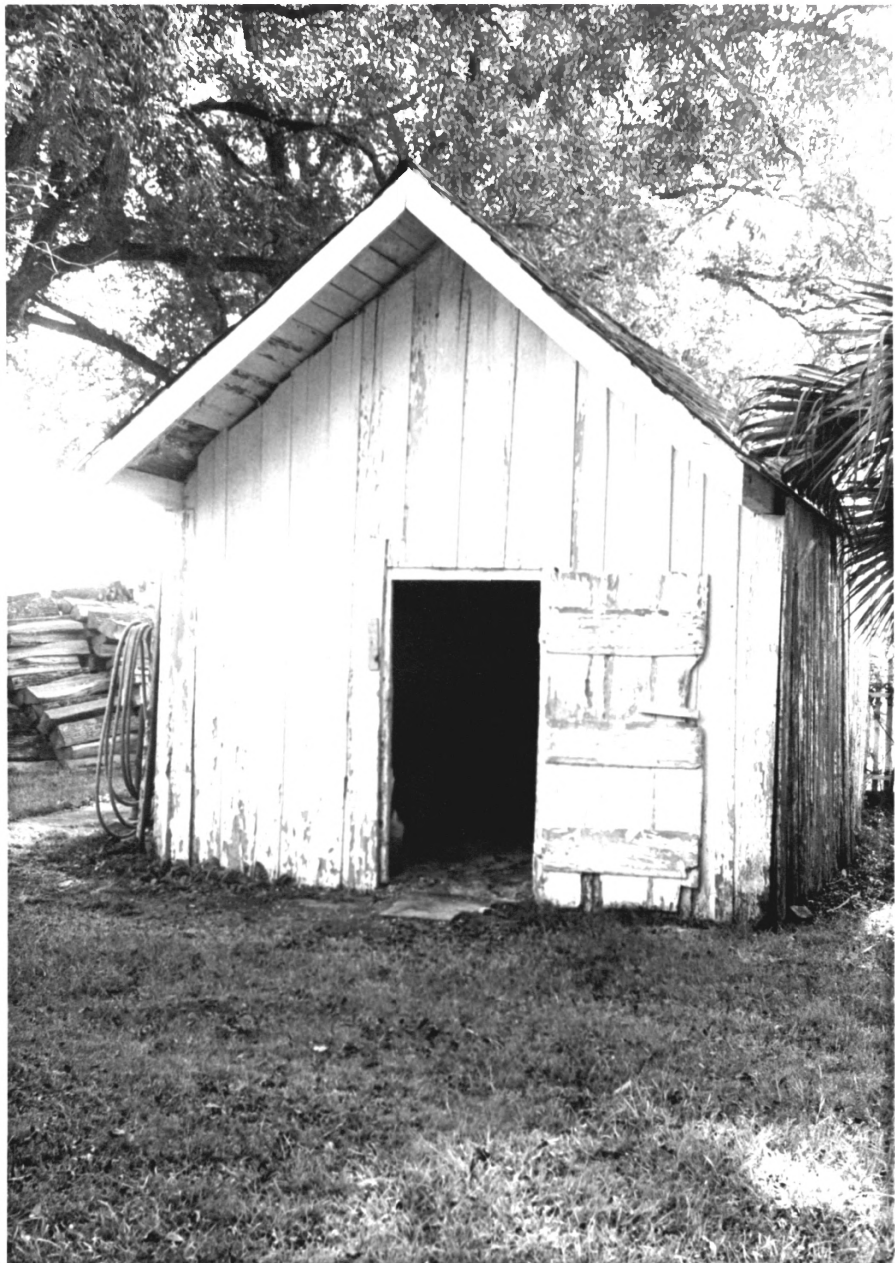

General view, Camera facing N

C9 Residence E, Dallet Plantation

Monroeville, Monroe County, Alabama

Devereaux Bemis, photographer

November 7, 1992

Ann + Palmer Bedsole, negatives

Facade, camera facing west

C9