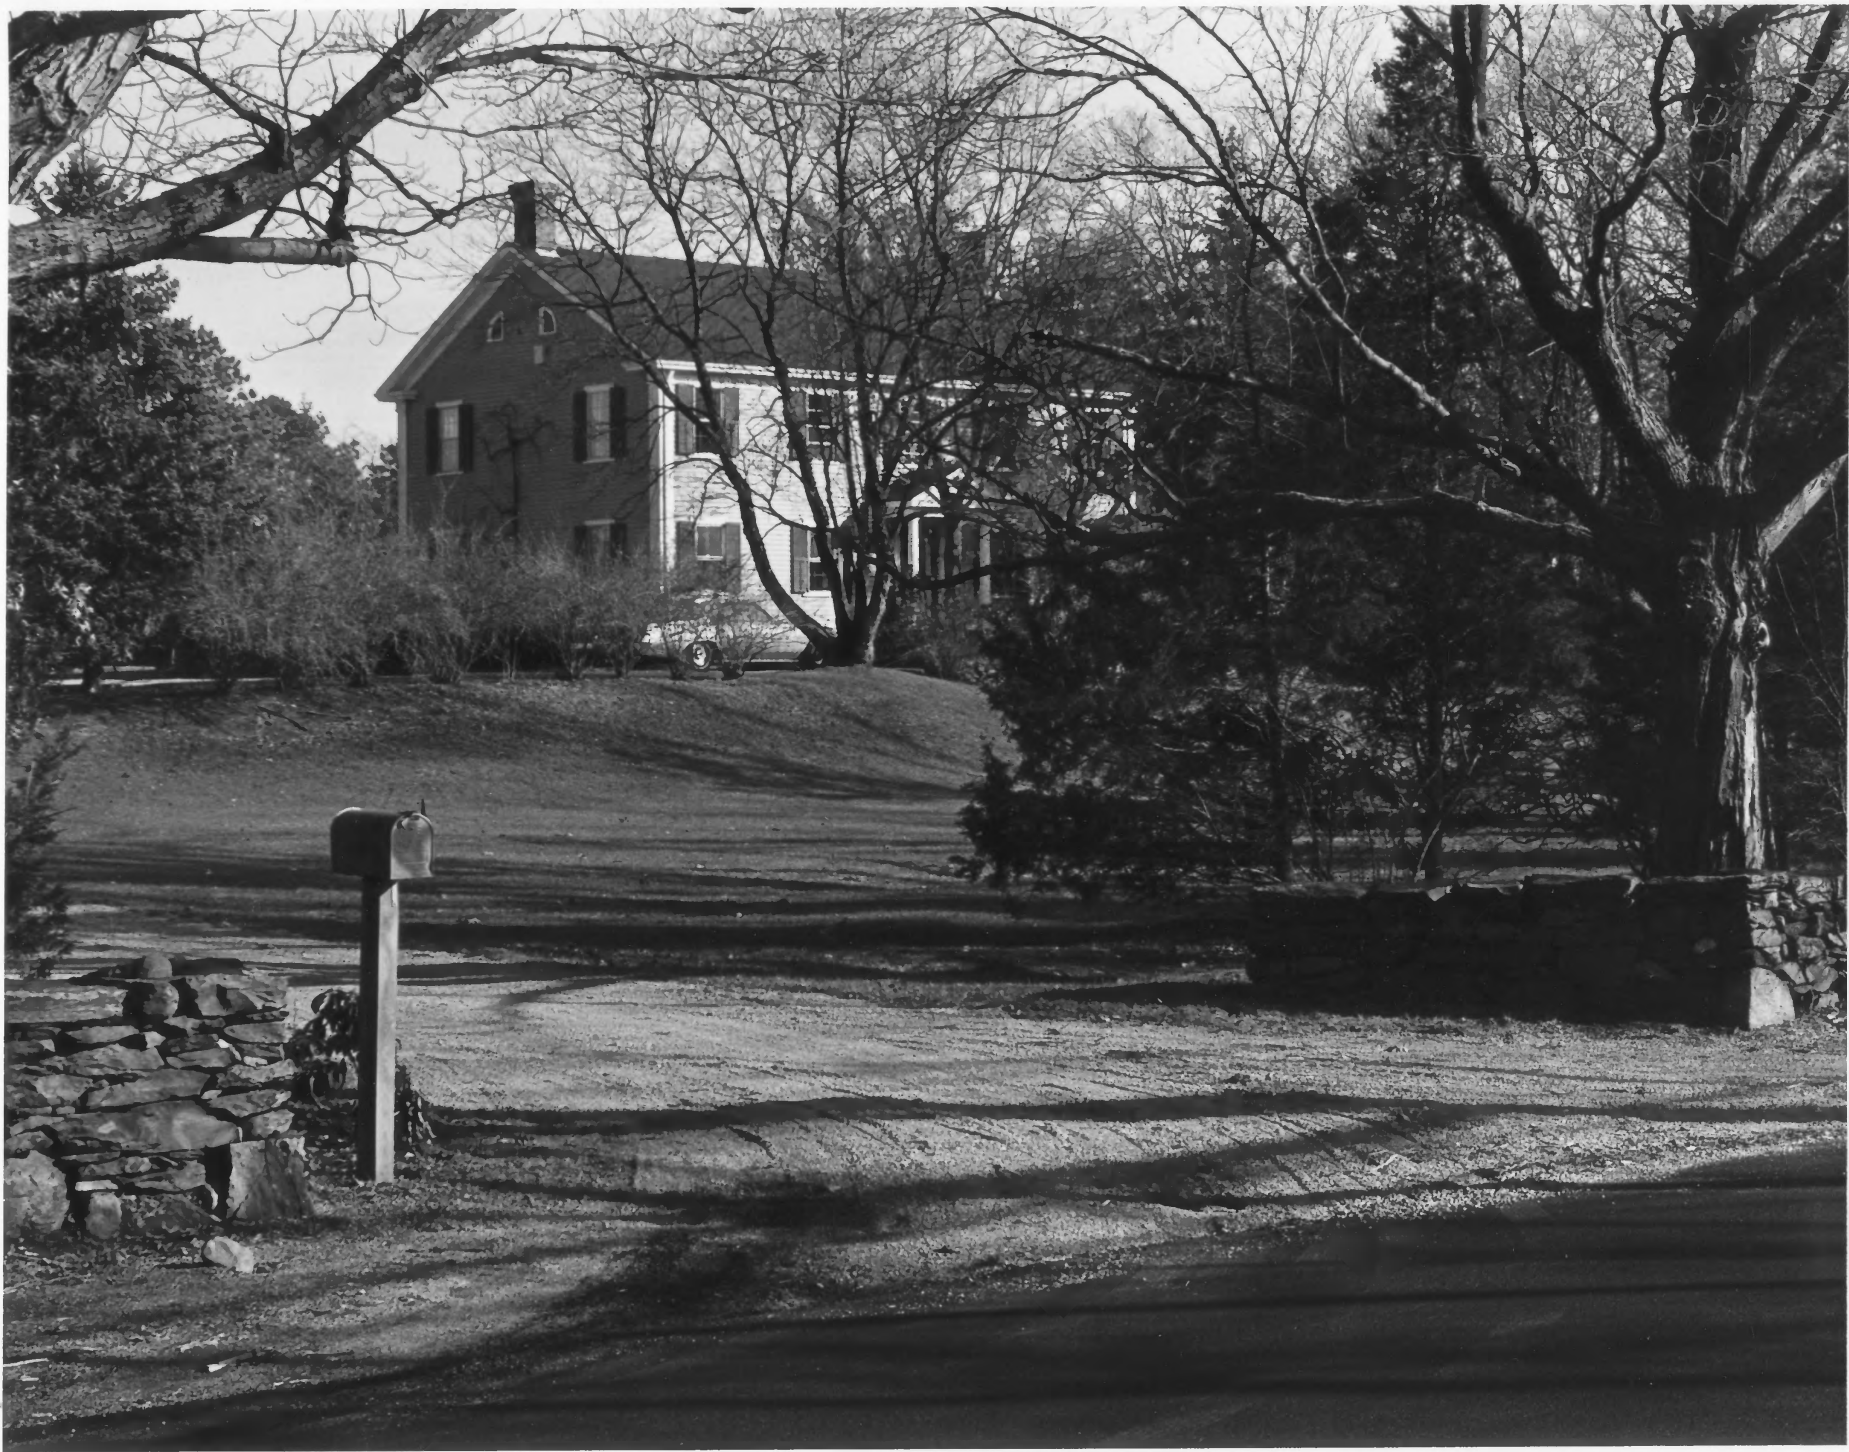

FORGE ROAD HISTORIC DISTRICT  
Warwick, Rhode Island

Photographer: Robert O. Jones

Date: November 1982

Negative filed at: Rhode Island Historical  
Preservation Commission  
150 Benefit Street  
Providence, R.I.

Overall view of Forge Road, facing easterly, with  
77 Forge Road visible through the trees.

Photo #17

FORGE ROAD HISTORIC DISTRICT  
Warwick, Rhode Island

Photographer: Robert O. Jones

Date: November 1982

Negative filed at: Rhode Island Historical  
Preservation Commission  
150 Benefit Street  
Providence, R.I.

View showing 107 Forge Road, facing east-northeasterly.

Photo #18

THE GRANGE  
FORGE ROAD HISTORIC DISTRICT  
Warwick, Rhode Island

Photographer: Robert O. Jones  
Date: July 1981  
Negative filed at: Rhode Island Historical  
Preservation Commission  
150 Benefit Street  
Providence, R.I.

Exterior view of 57 Forge Road, facing northerly.