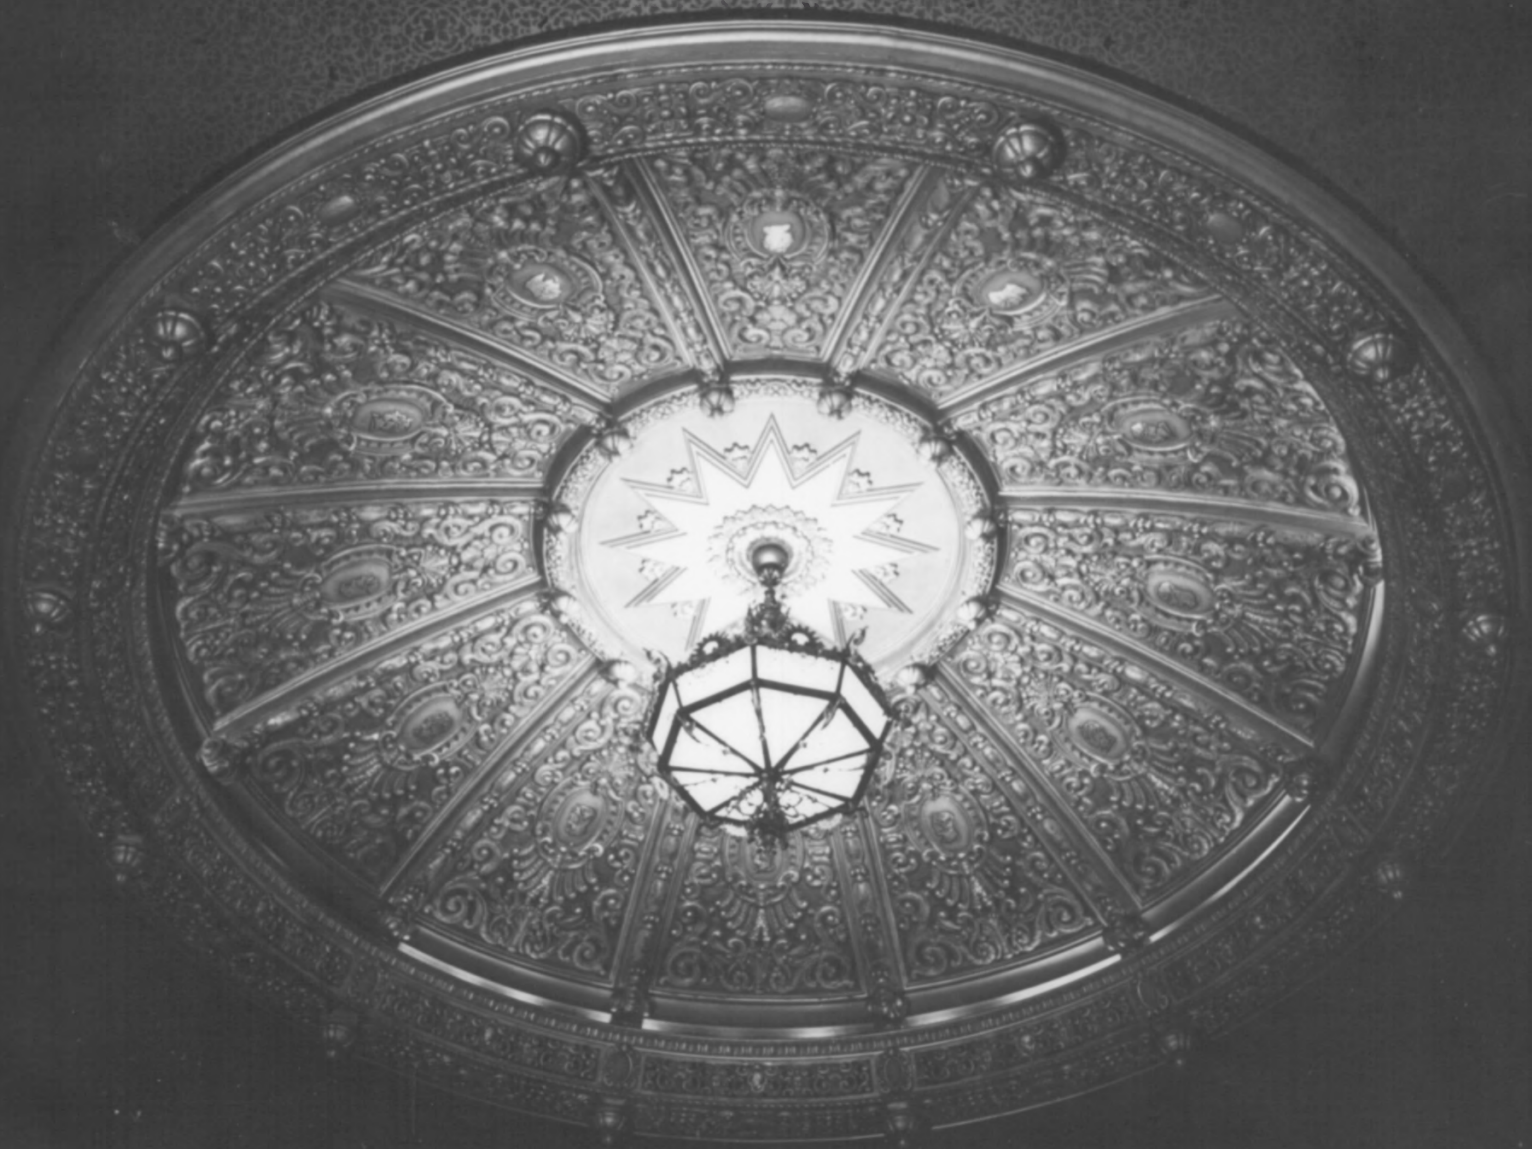

Auditorium view toward balcony and exits to
Lobby

4 of 8

DEC 14 1978

Mount Baker Theatre
Bellingham, Washington

SEP 26 1978

Florence K. Lentz
June, 1978

Washington State Office of Archaeology and
Historic Preservation

View of proscenium and stage.

DEC 14 1978

5 of 8

Mount Baker Theatre
Bellingham, Washington

SEP 26 1978

Florence K. Lentz

June, 1978

Washington State Office of Archaeology and
Historic Preservation