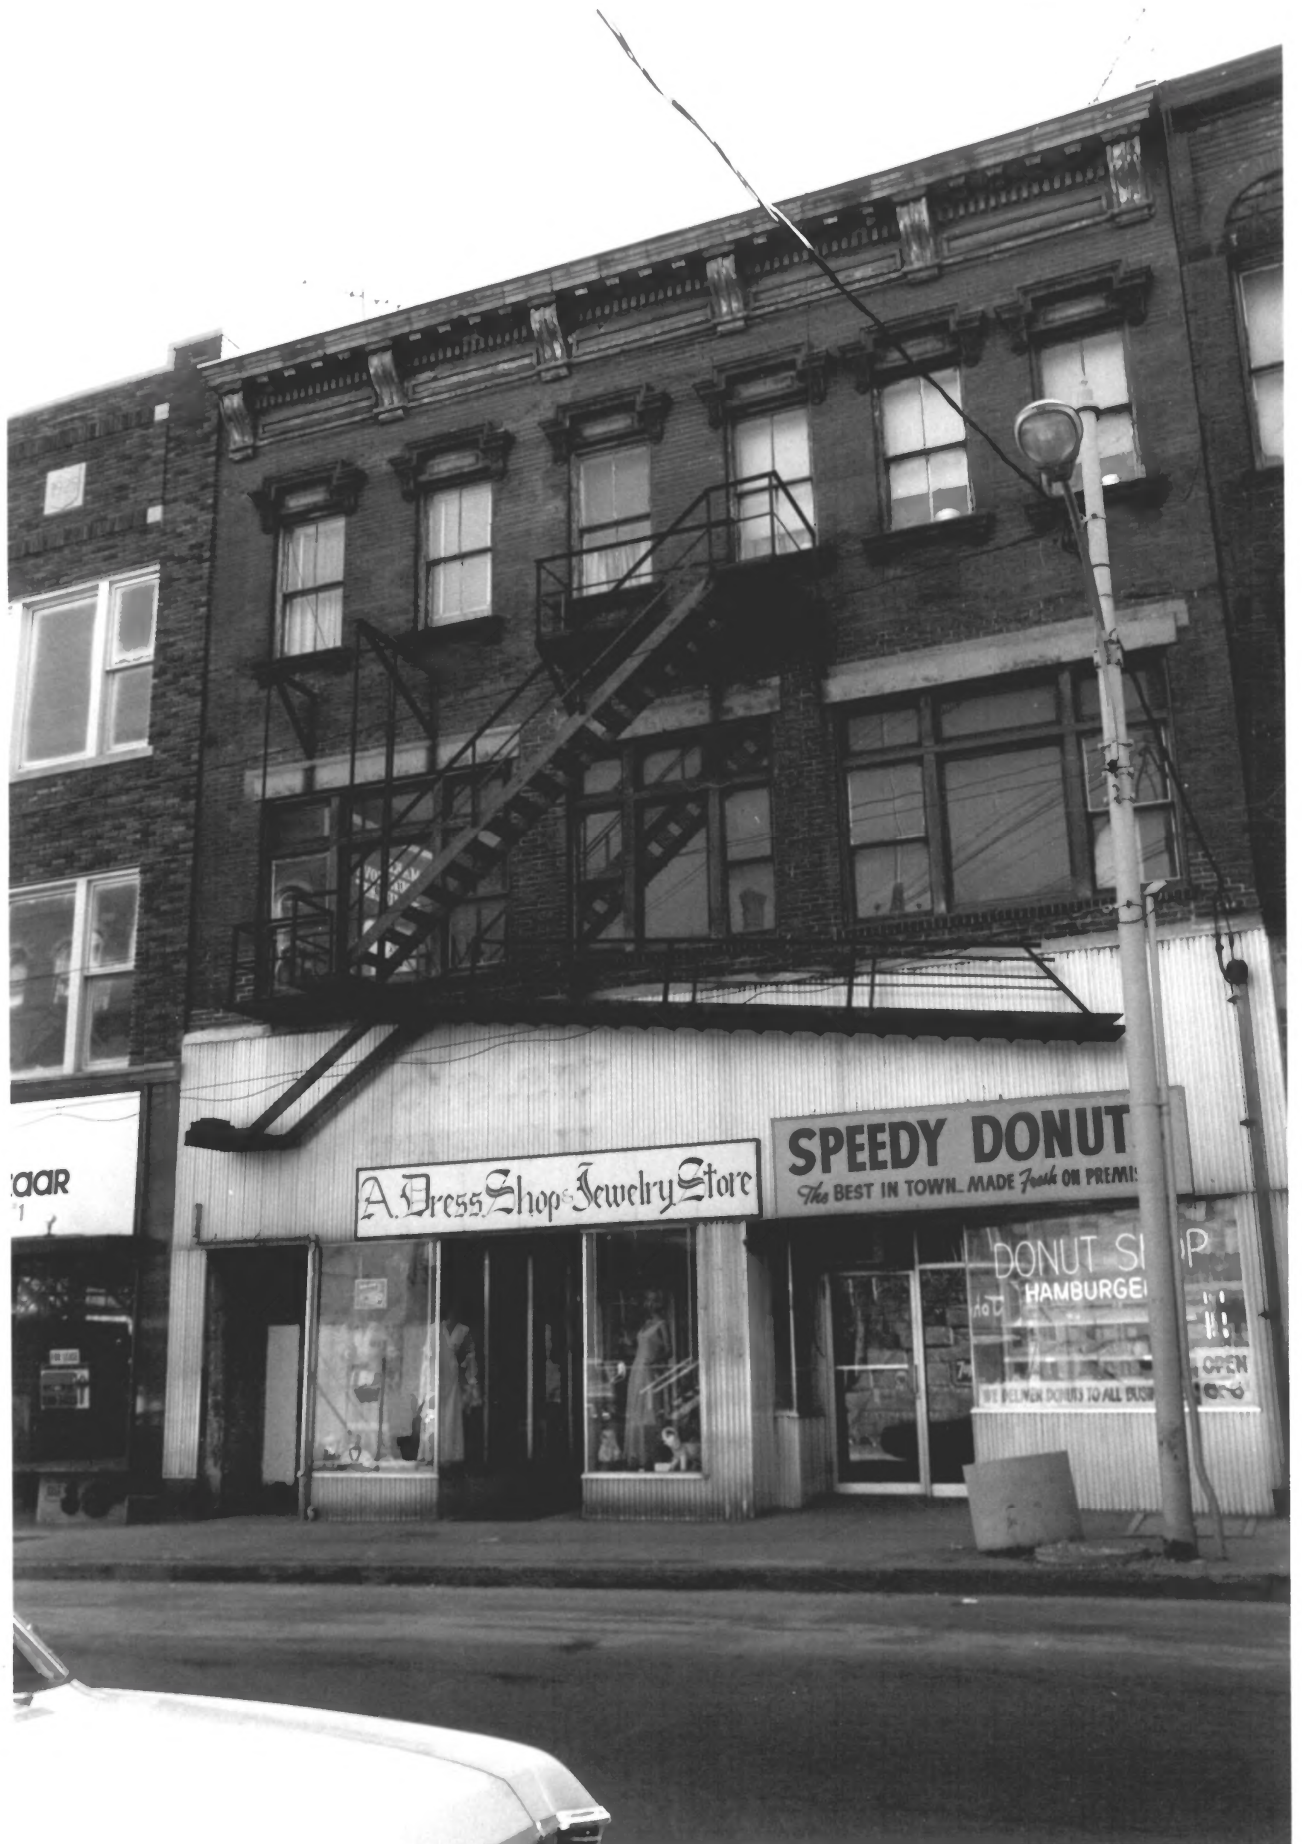

B. Clouette Photo, 3/77

DCE
DEC 16 1977

Negative with Connecticut Historical Commission
Hartford, CT

Details of facades of buildings on lots 43-22 and
43-23, South Main Street, view east.

3

30/13

CAR

A Dress Shop & Jewelry Store