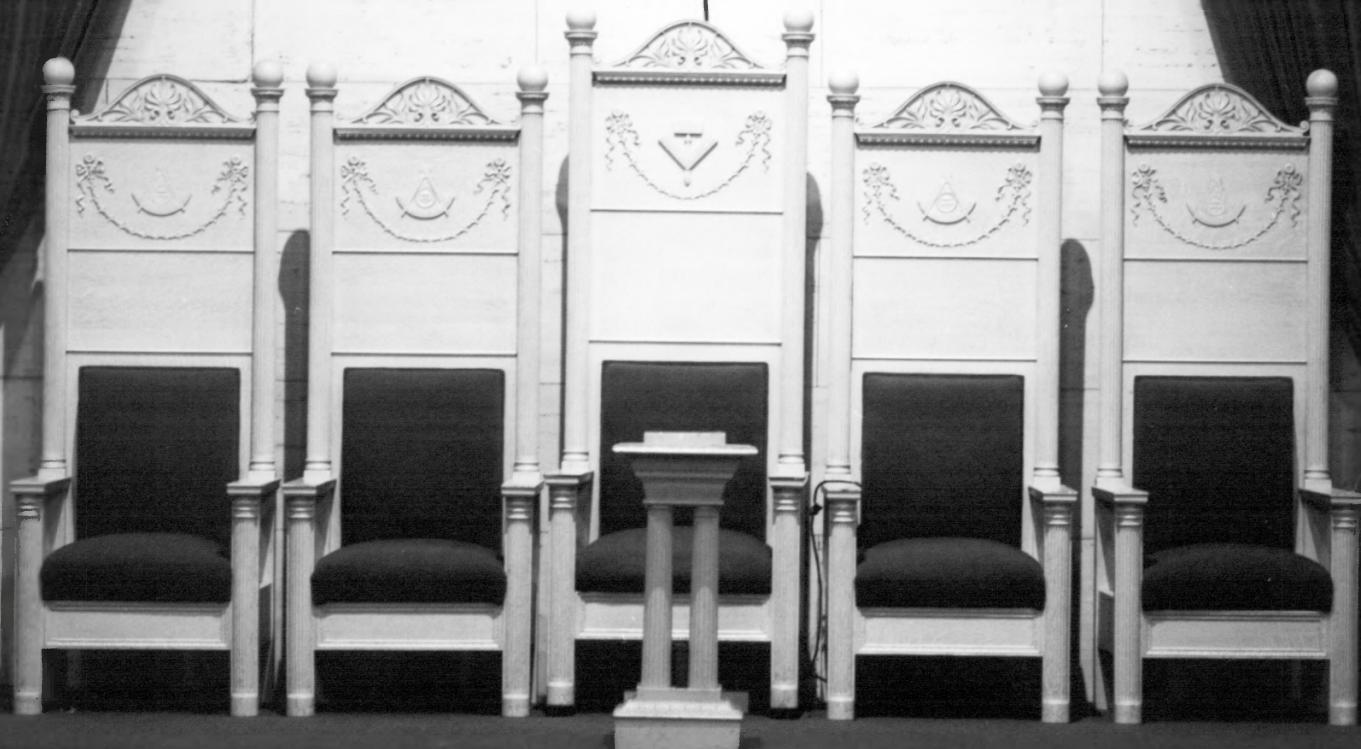

- 1 Masonic Lodge
- 2 508 E, Kennedy Blvd Tampa Fla
- 3 d. Payne
- 4 1984
- 5 Hillsborough Lodge
- 6 Close up view of trimmed and  
detailed wood covered ceiling  
and beams
- 7 Photo No 27 of 37

- 1 Masonic Hall
- 2 508 E. Kennedy Blvd Tampa Fla
- 3 D. Payne
- 4 1984
- 5 Hillsborough Lodge
- 6 Overview Lodge room from  
**S.E.** ~~the~~ corner toward ~~E.~~ **WEST**
- 7 Photo no **28** of **37**.

- 1 Masonic Hall
- 2 508 E. Kennedy Blvd Tampa Fla
- 3 D. Payne
- 4 1984
- 5 Hillsborough Lodge
- 6 N.W. Corner stairway leading  
toward balcony
- 7 Photo No 29 of 37

HILLSBOROUGH LODGE  
No 25  
F. & A. M.  
TAMPA, FLORIDA  
INSTITUTED  
JAN 24  
1850