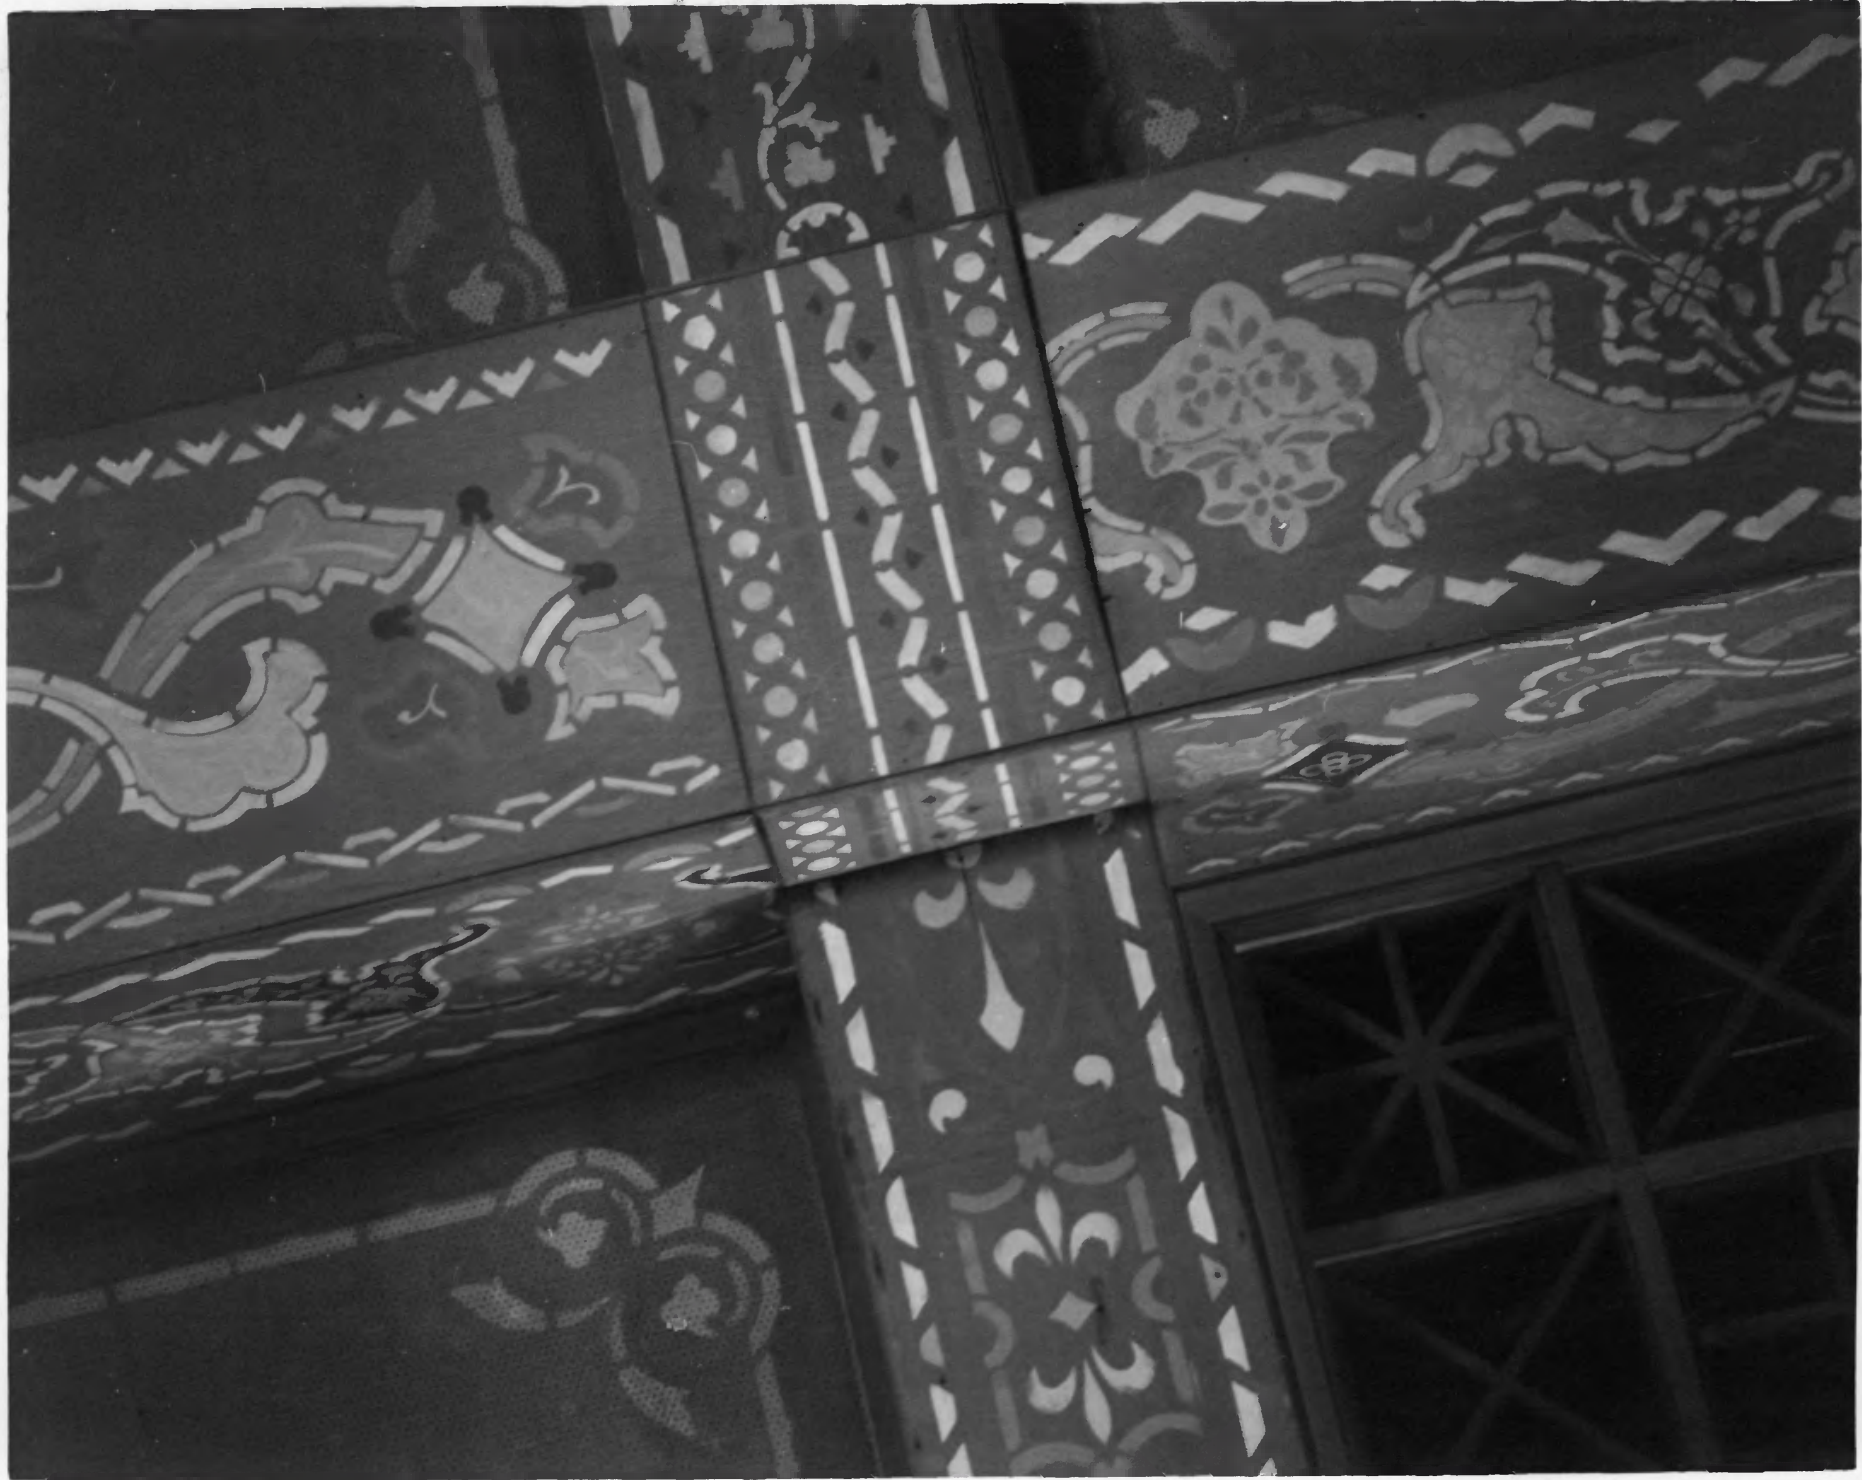

3 D. Payne

4 1984

5 Hillsborough Lodge

6 Detailed wood covered beams

7 Photo No *25* of *37*

- 1 Masonic Hall
- 2 508 E. Kennedy Blvd Tampa Fla
- 3 D. Payne
- 4 1984
- 5 Hillsborough Lodge
- 6 Detailed wood covered ceiling  
beams
- 7 Photo No 26 of 37