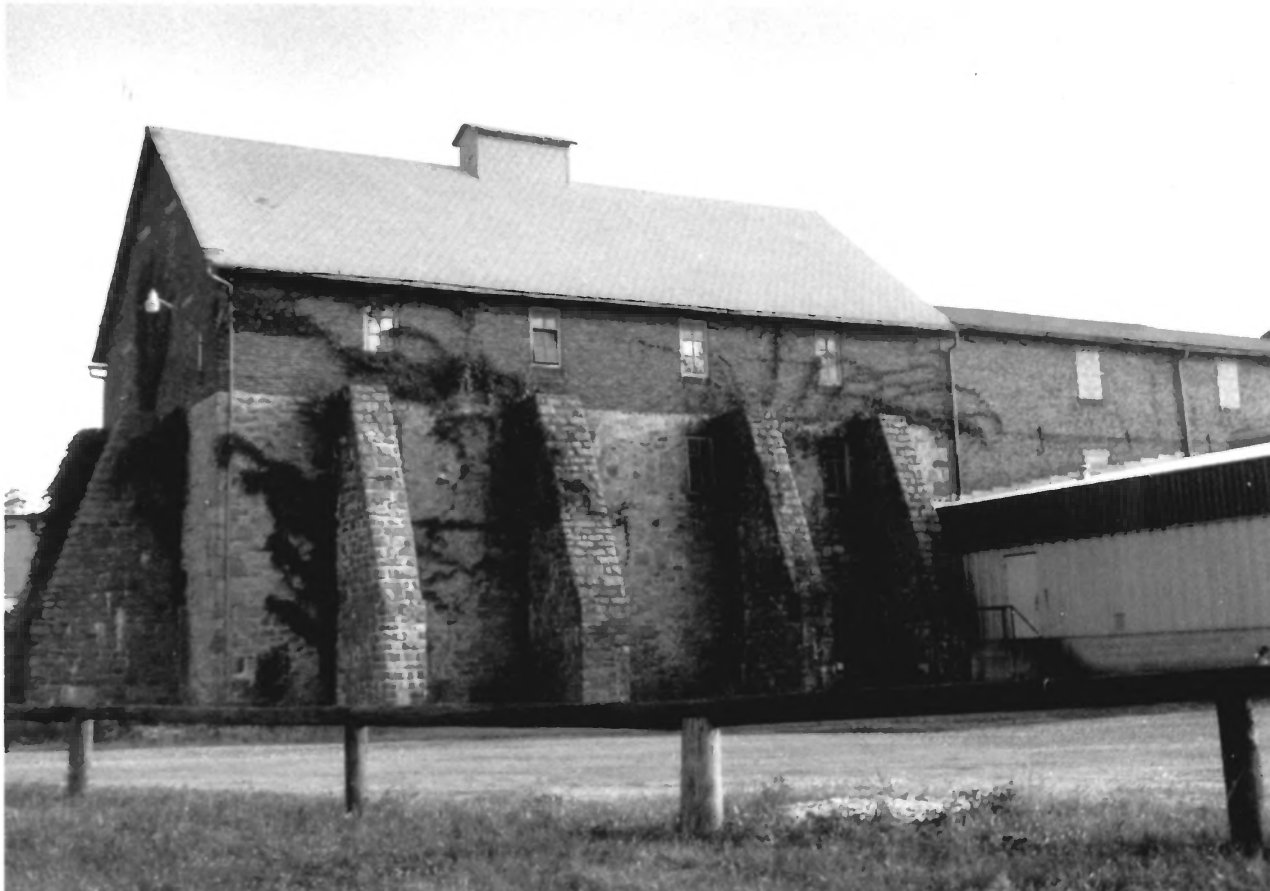

Havre de Grace Historic District  
Harford County Maryland  
Marion Morton, 1976  
Maryland Historical Trust,  
Annapolis

---

Seneca Warehouse  
North Elevation

40/63

**FEB 26 1982**

HA 811

Havre de Grace Historic District  
Harford County, Maryland  
Marion Morton, 1976  
Maryland Historical Trust  
Annapolis