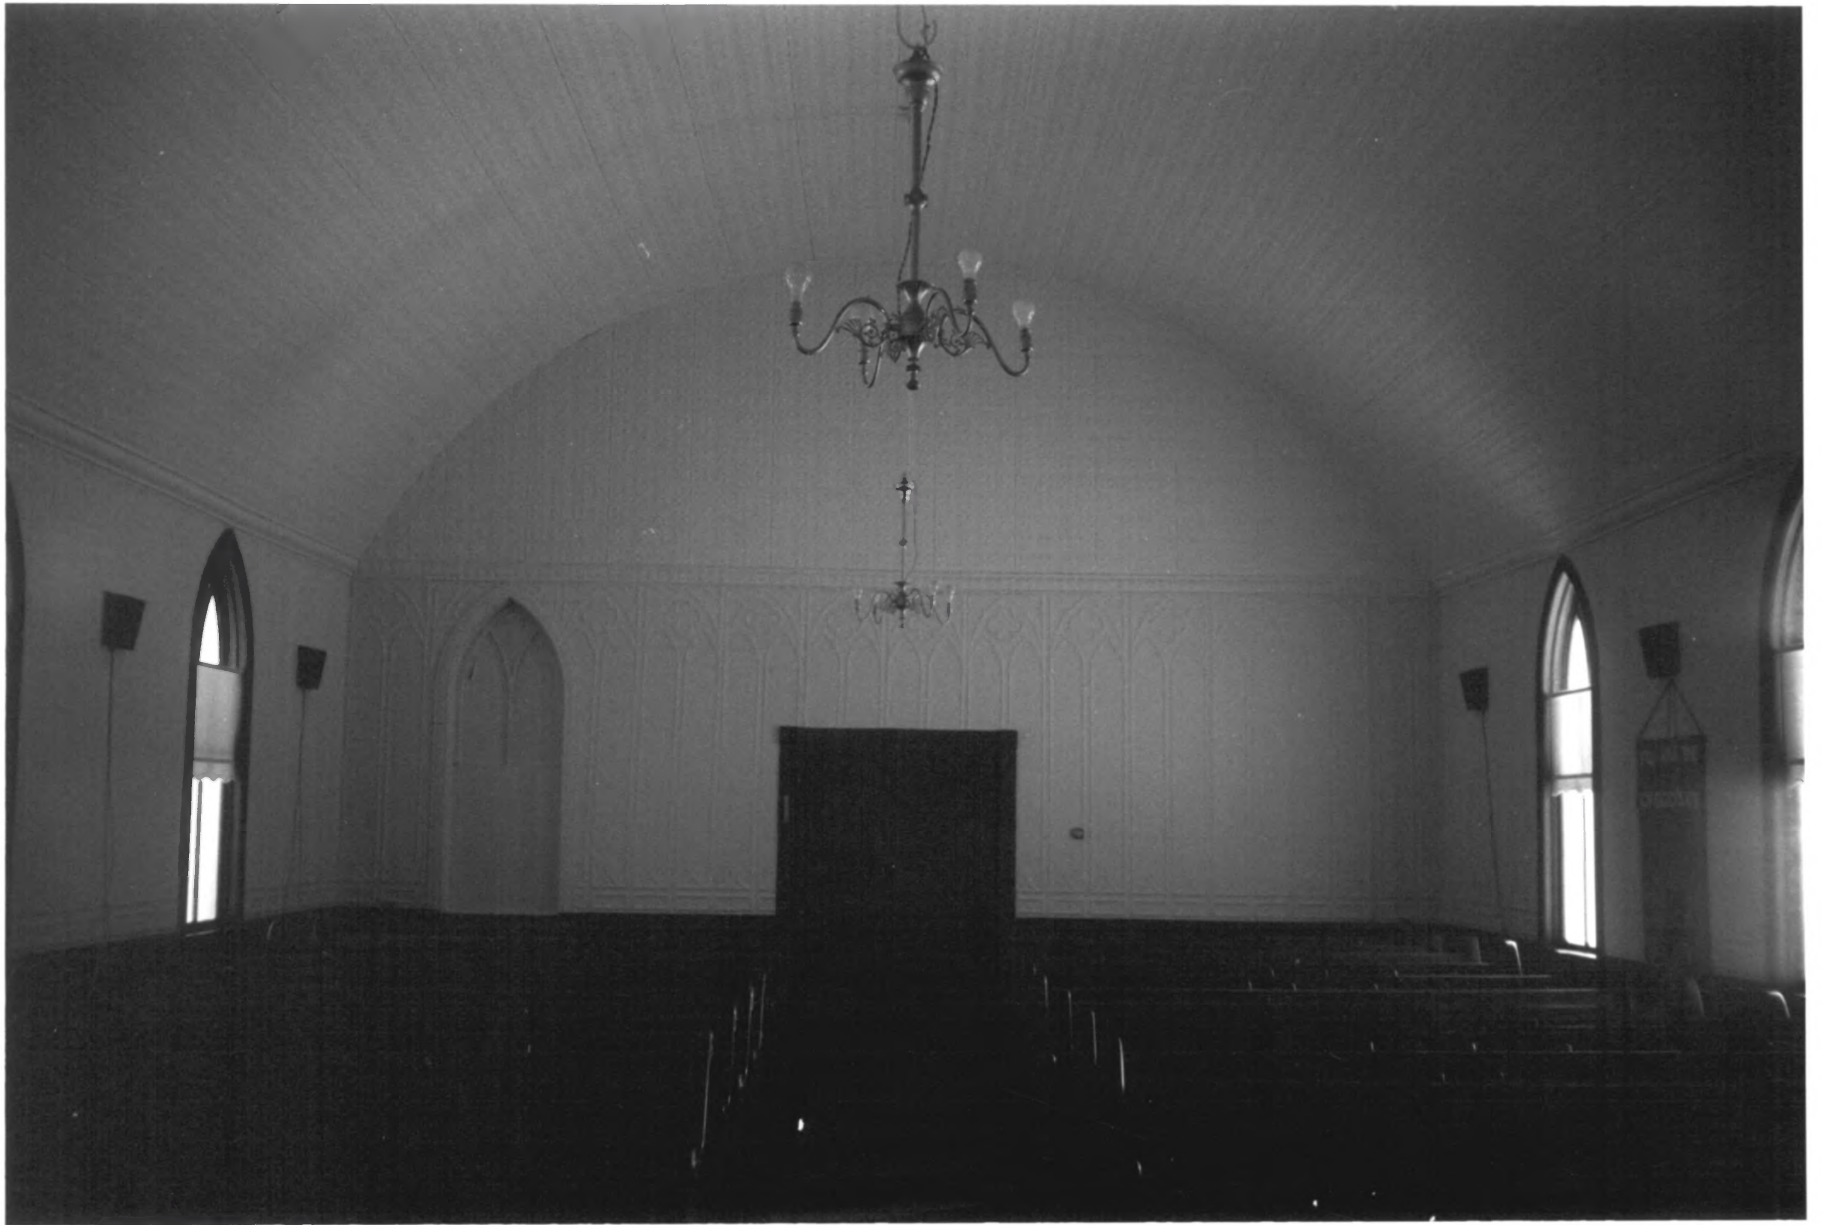

VANG EVANGELICAL LUTHERAN CHURCH, WELLS COUNTY, NORTH DAKOTA, PHOTO #9