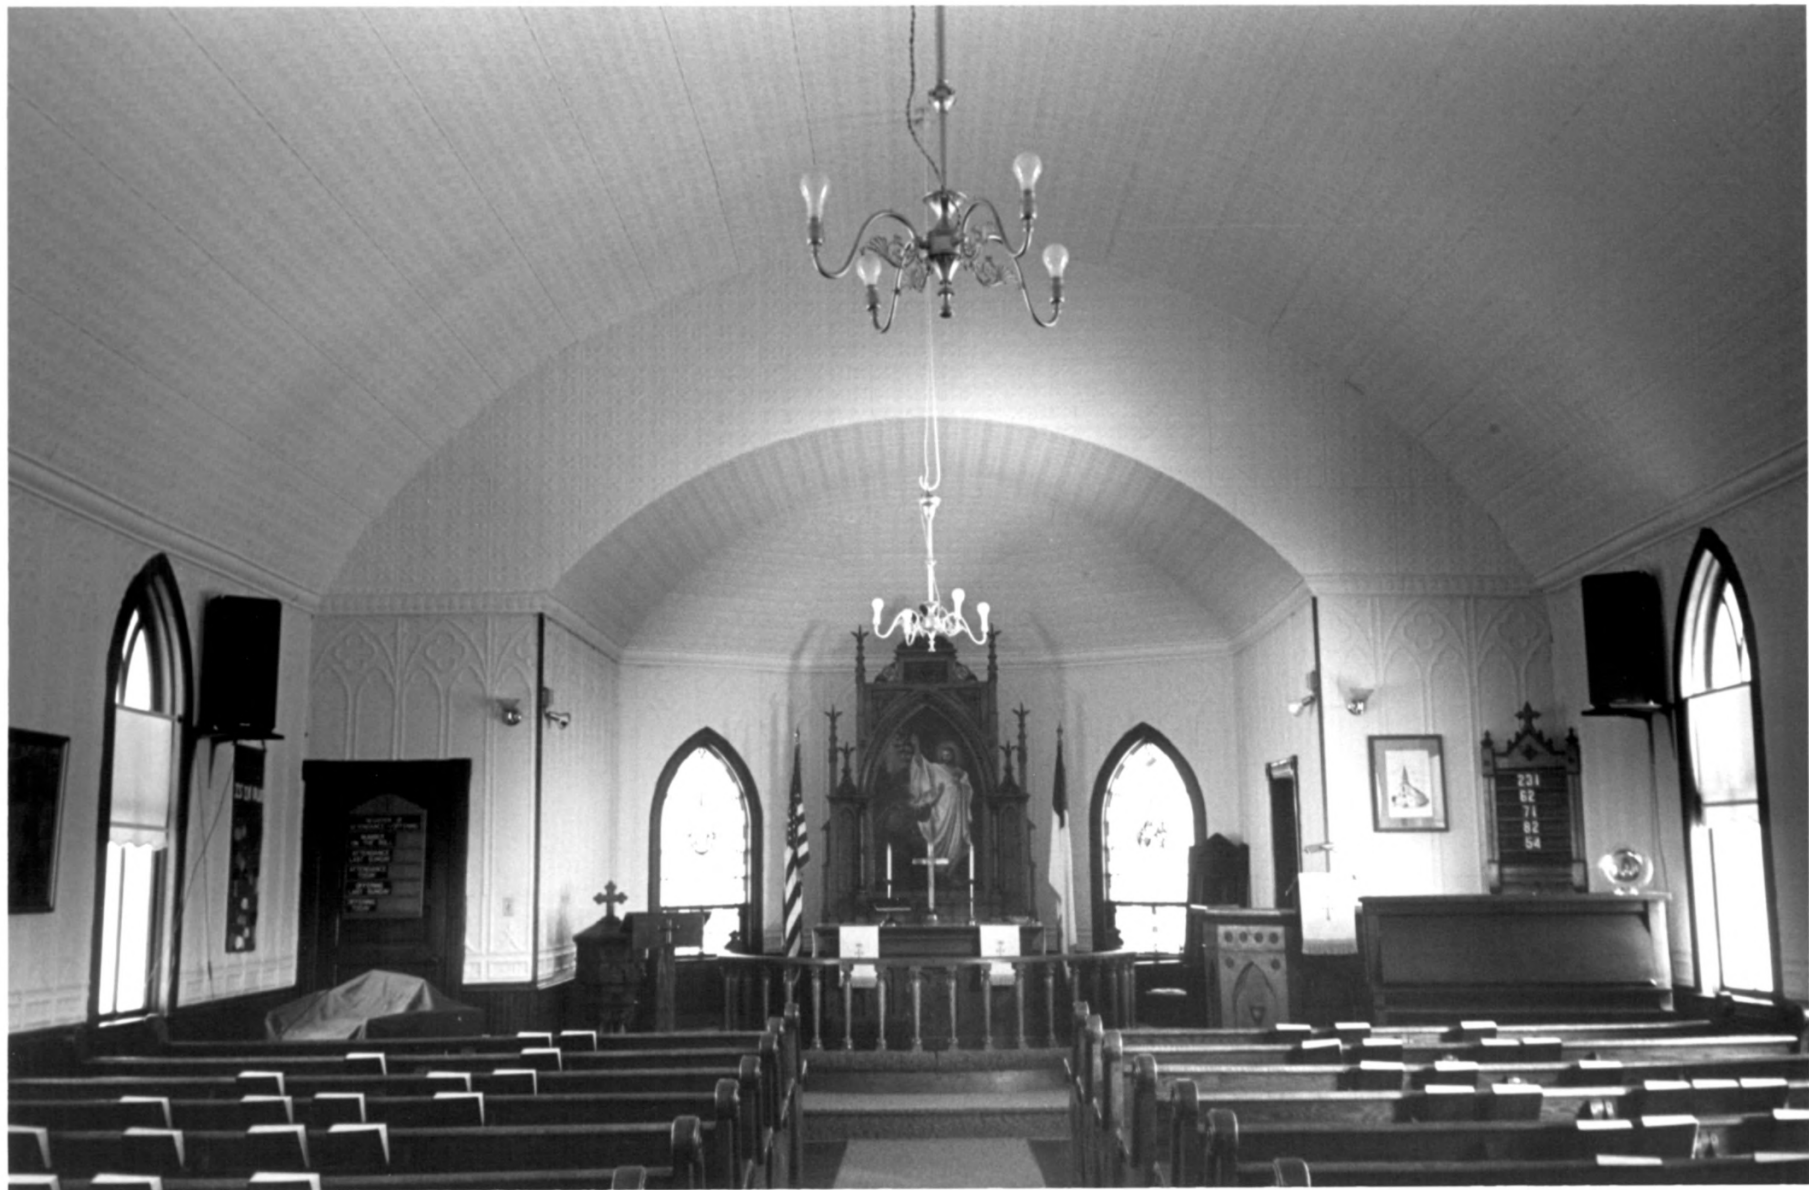

VANG EVANGELICAL LUTHERAN CHURCH, WELLS COUNTY, NORTH DAKOTA, PHOTO #5