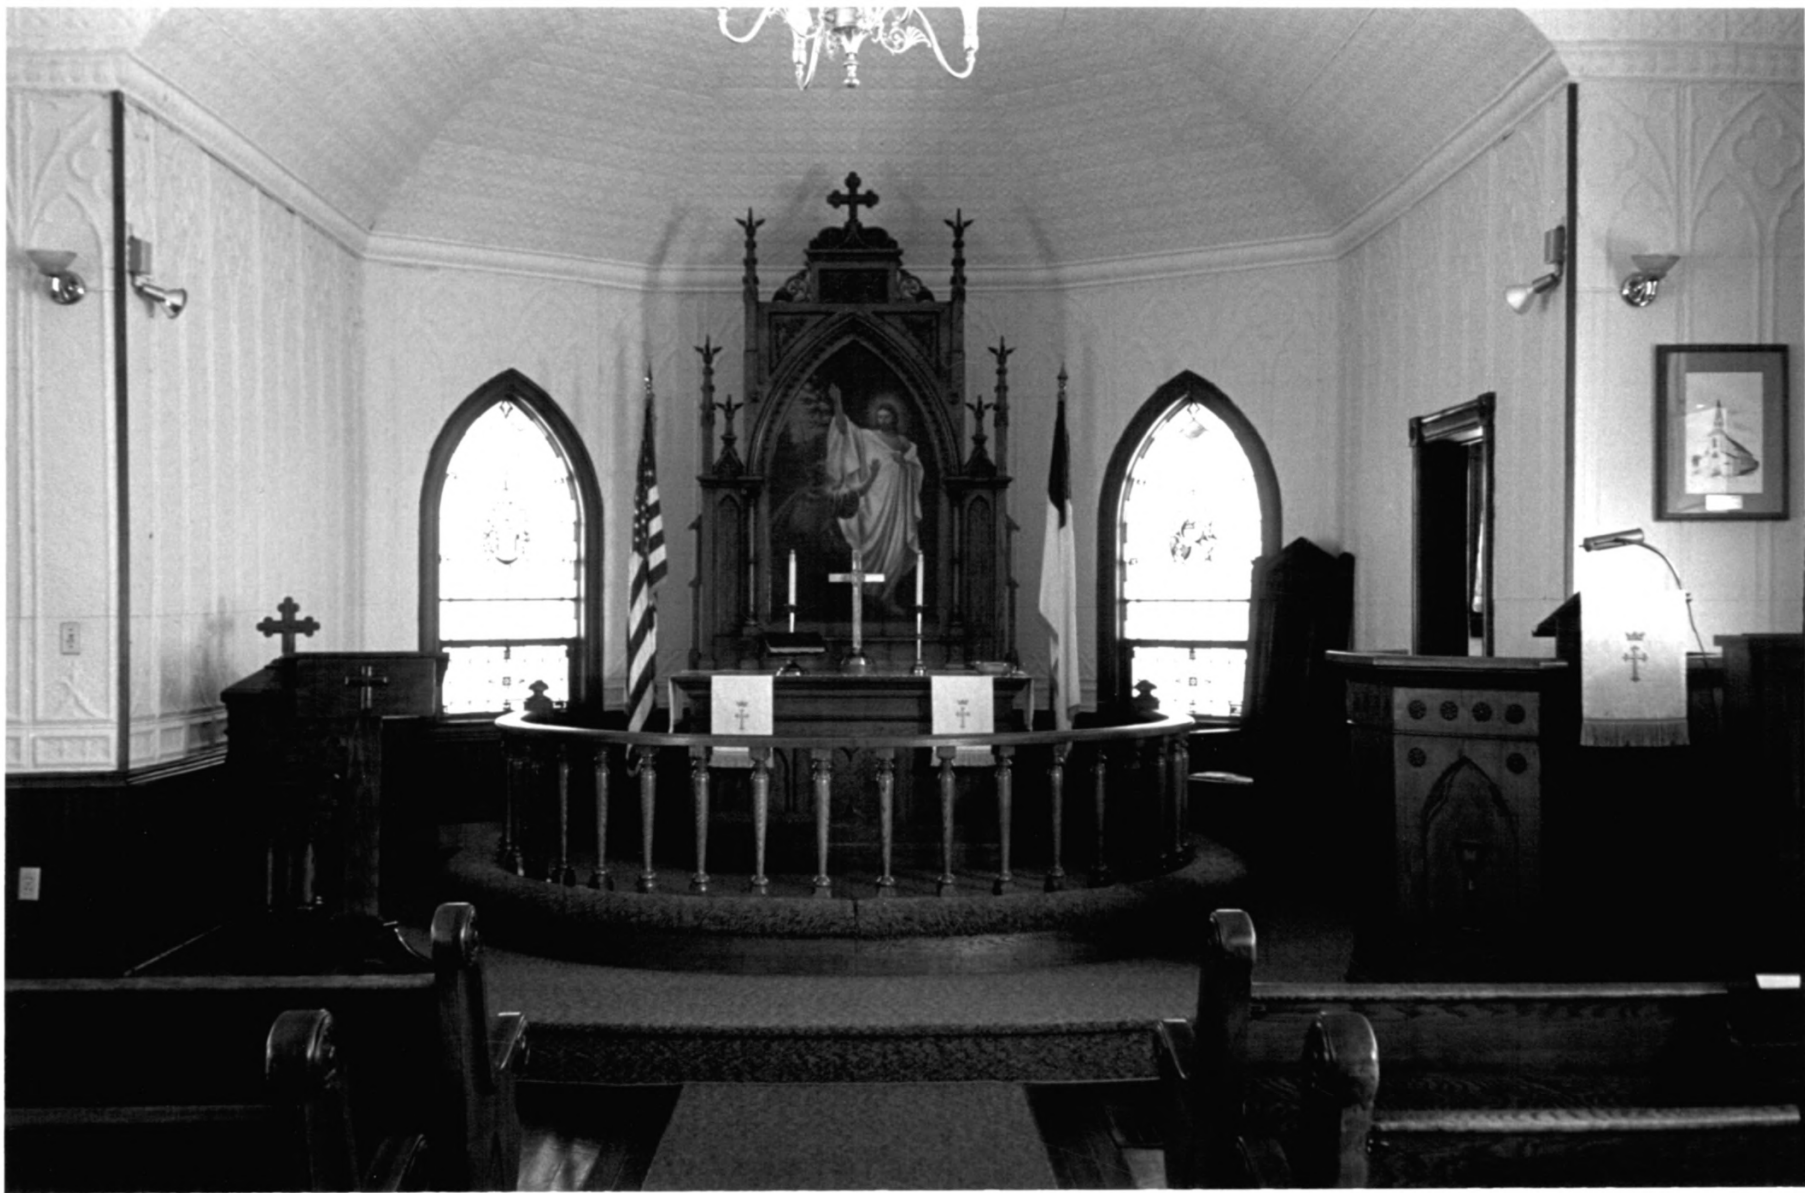

VANG EVANGELICAL LUTHERAN CHURCH, WELLS COUNTY, NORTH DAKOTA, PHOTO #6